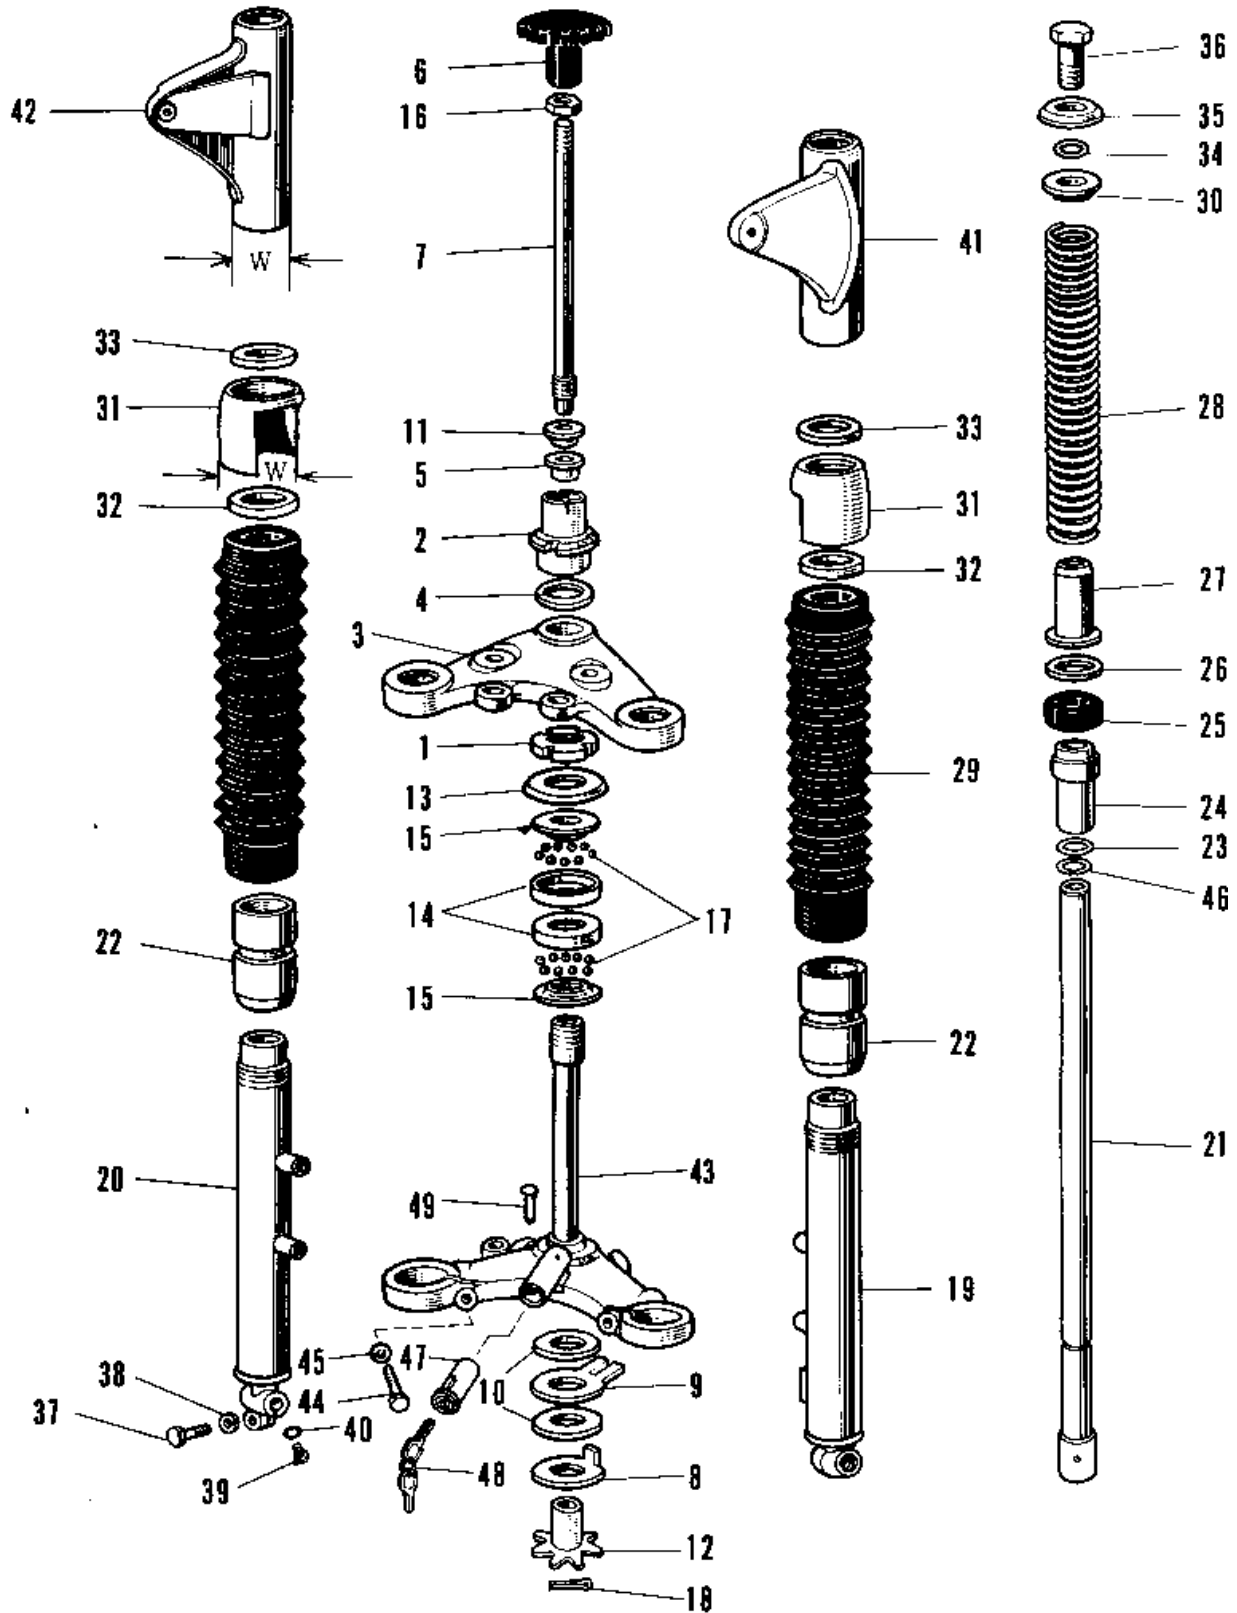

1968 Avenger SS

PARTS DIAGRAM

FRONT FORK A1A-A7SSA