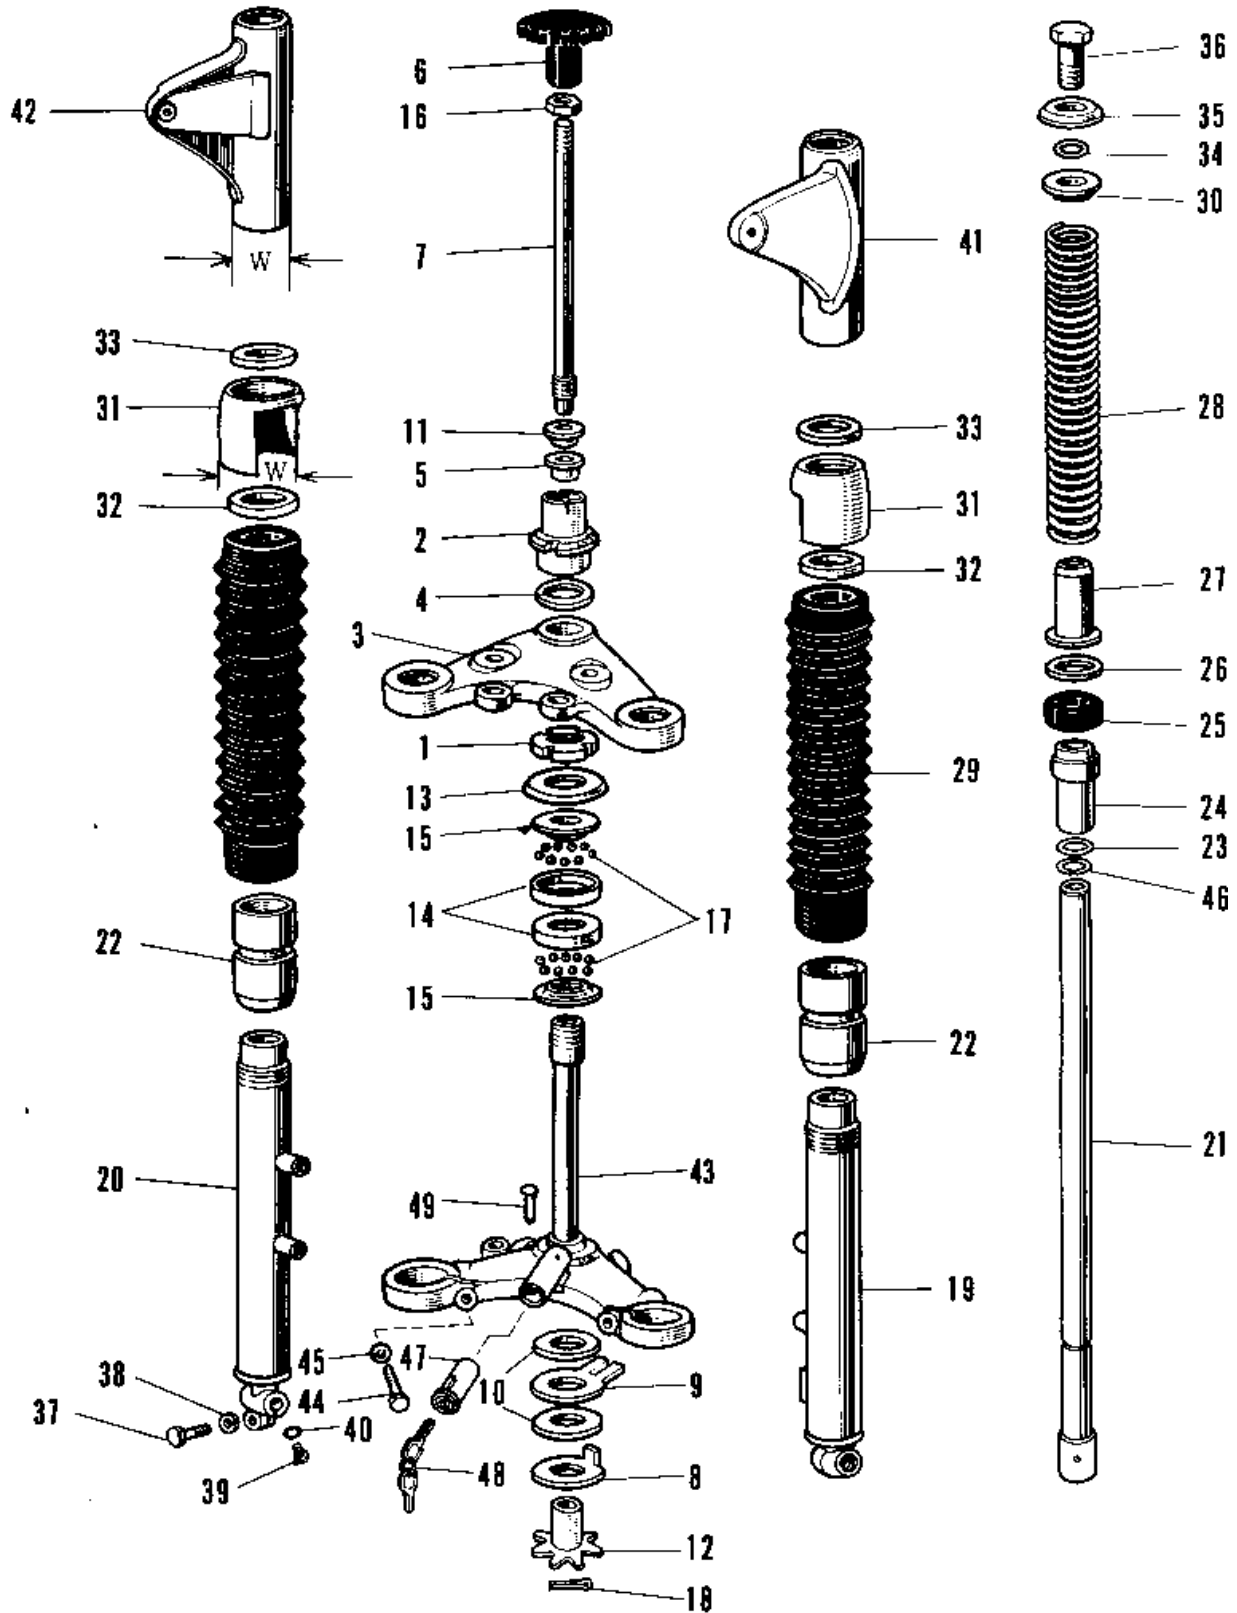

1969 Samurai

PARTS DIAGRAM

FRONT FORK A1A-A7SSA