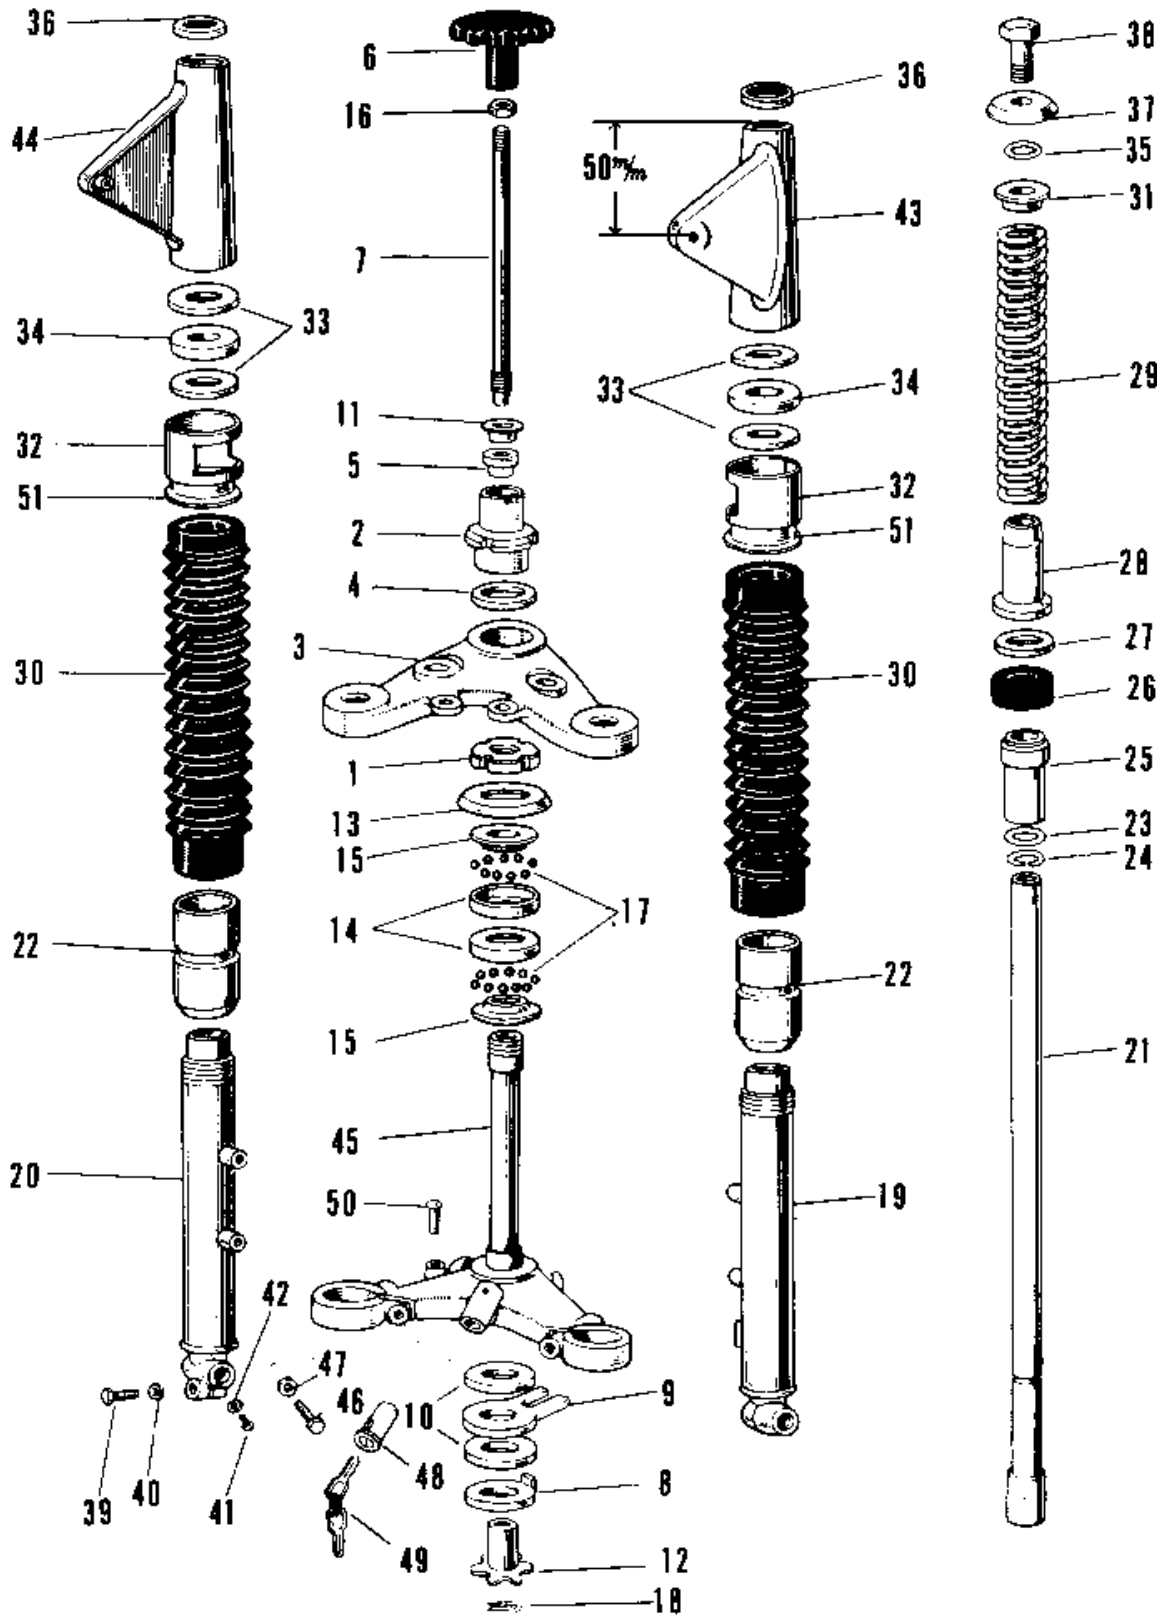

1970 A1SS-A

PARTS DIAGRAM

FRONT FORK A1-A7SS

1970 A1SS-A

PARTS LIST

FRONT FORK A1-A7SS

Kawasaki

Let the Good Times Roll®

ITEM NAME

PART NUMBER

QUANTITY
