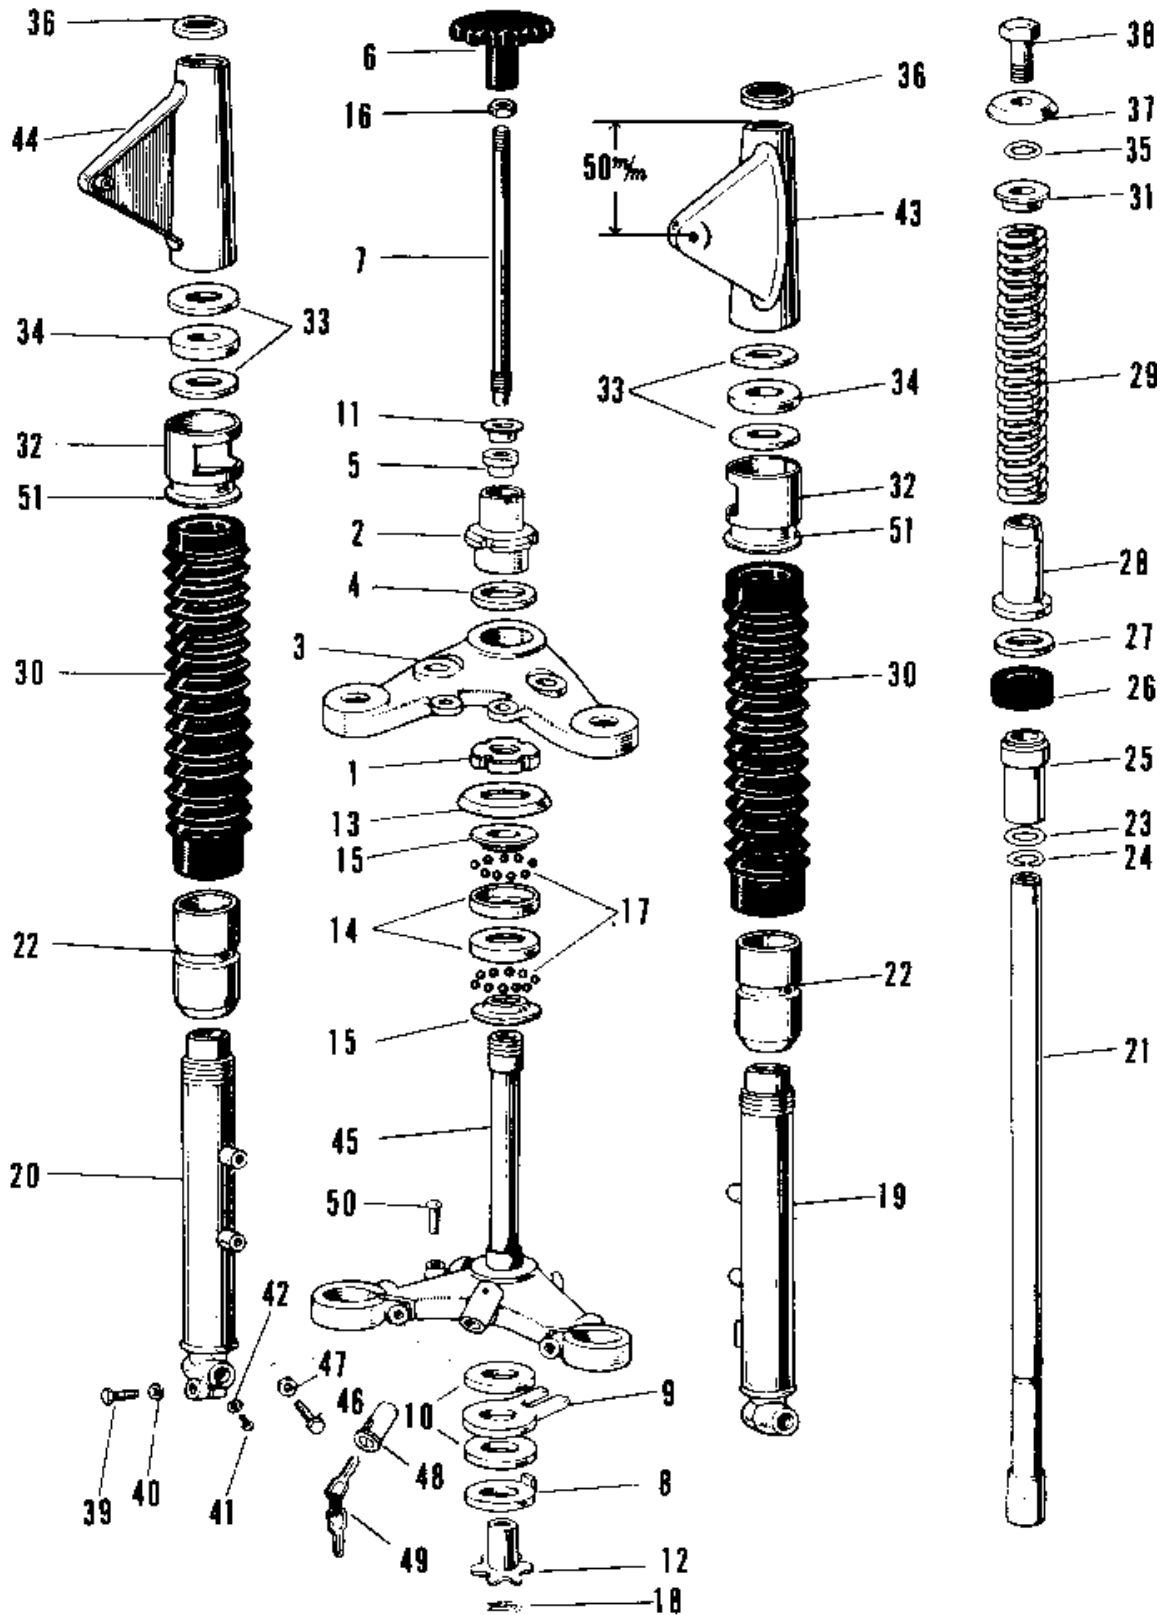

1970 A1-A

PARTS DIAGRAM

FRONT FORK A1-A7SS

1970 A1-A

PARTS LIST

FRONT FORK A1-A7SS

ITEM NAME	PART NUMBER	QUANTITY
NUT STEERING STEM LCK (Ref # 1)	92090-007	1
NUT STEERING STEM (Ref # 2)	92090-014	1
HEAD STEERING STEM (Ref # 3)	44039-026	1
WASHER STEERING STEM (Ref # 4)	46100-001	1
BUSH STRNG DAMPER ROD (Ref # 5)	46103-001	1
KNOB STEERING DAMPER (Ref # 6)	46101-001	1
ROD STEERING DAMPER (Ref # 7)	46102-005	1
DISC STTERING DAMPER (Ref # 8)	46106-001	1
STOPPER STEERING DAMP (Ref # 9)	46105-001	1
DISC STRNG DAMP FRCTN (Ref # 10)	46104-001	2
WASHER STRNG DAMP NUT (Ref # 11)	46108-001	1
SPRING FRICTION DISC (Ref # 12)	46123-001	1
CAP STEERING STEM (Ref # 13)	46098-006	1
RACE STRNG STEM BERNG (Ref # 14)	92048-006	2
CONE STRNG STEM BERNG (Ref # 15)	92047-006	2
NUT STEERING DAMP LCK (Ref # 16)	92016-001	1
BALL STEEL 1/4' (Ref # 17)	600A0800	38
PIN COTTER 2.0X15 (Ref # 18)	550D2015	1
UNAVAILABLE IN PRICE BOOK (Ref # 3, 19~)	44001-034-10	NA
TUBE,LH,FORK OUTER (Ref # 19)	44005-013	1
TUBE,RH,FORK OUTER (Ref # 20)	44006-011	1
TUBE FORK INNER (Ref # 21)	44013-015	2
NUT FORK OUTER TUBE (Ref # 22)	44007-010	2
'O' RING OUTER TUBE (Ref # 23)	44046-016	2
CIRCLIP Z8MM (Ref # 24)	481J2800	2
GUIDE FORK INNER TUBE (Ref # 25)	44015-006	2
OIL SEAL FORK (Ref # 26)	44009-005	2
WASHER (Ref # 27)	44043-020	2
DUST SHIELD FORK (Ref # 28)	44010-008	2