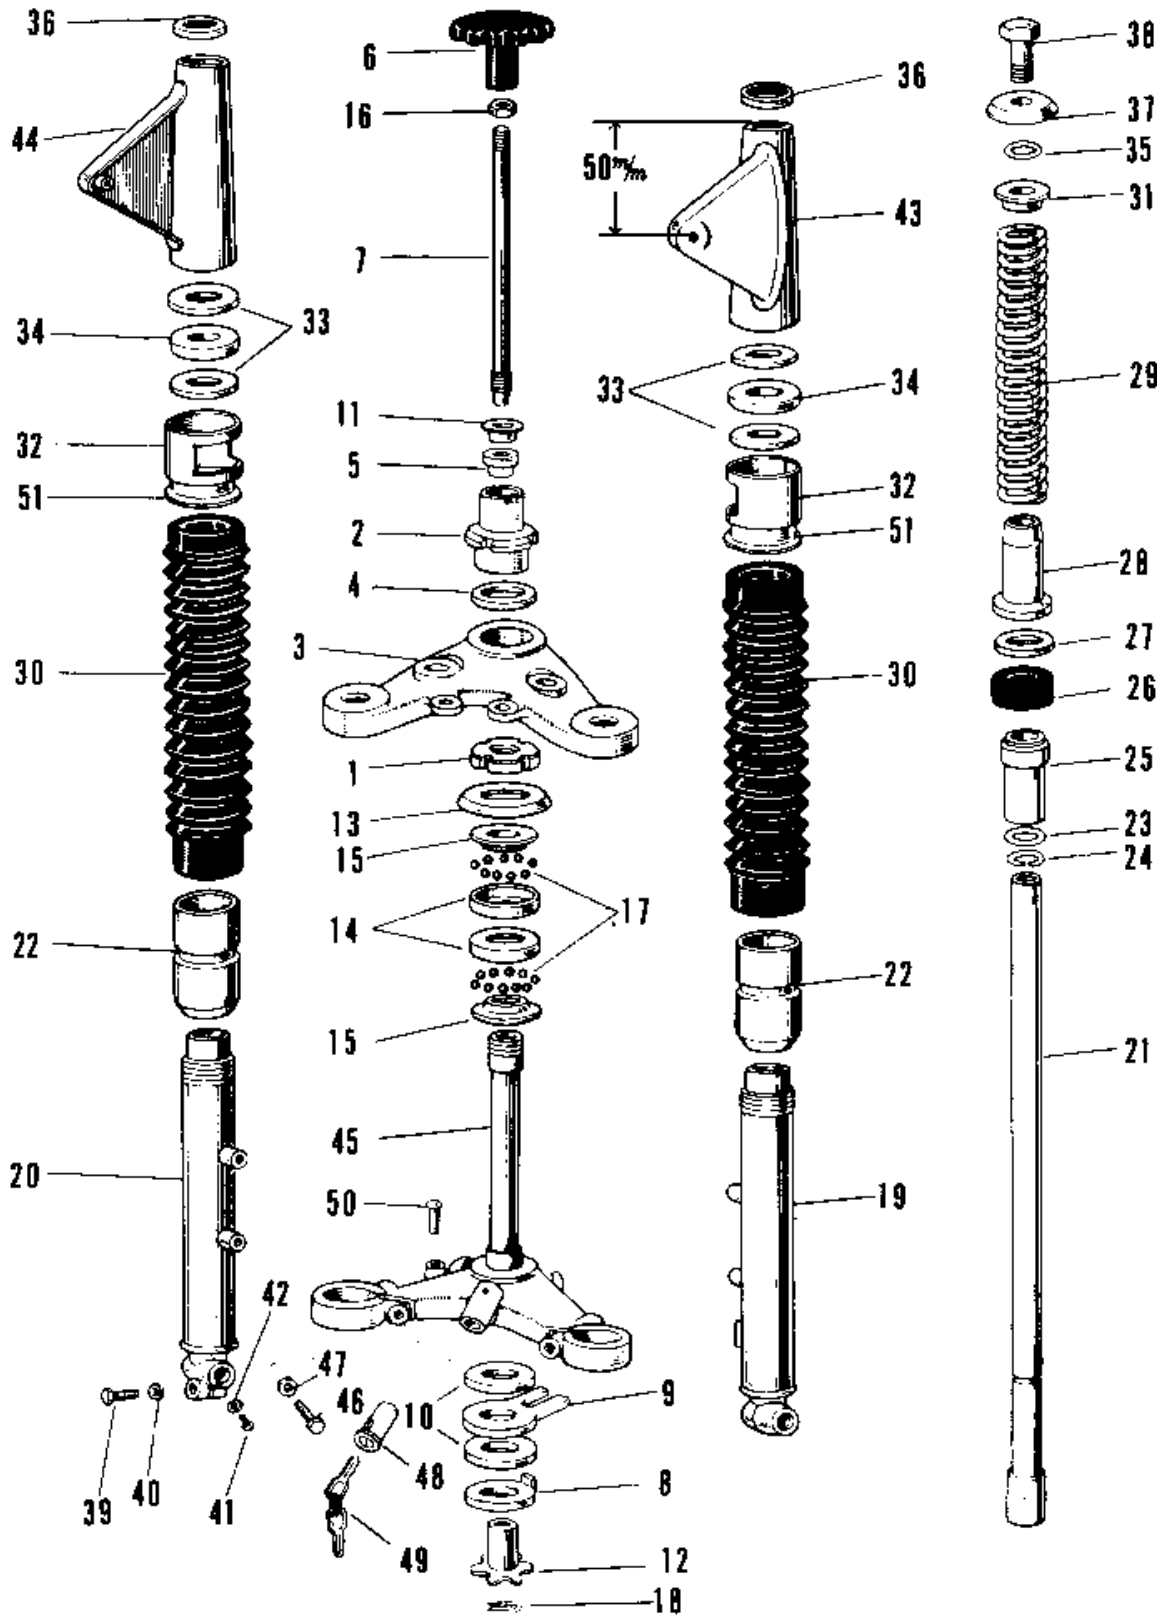

1967 Avenger SS

PARTS DIAGRAM

FRONT FORK A1-A7SS

1967 Avenger SS

PARTS LIST

FRONT FORK A1-A7SS

ITEM NAME

PART NUMBER

QUANTITY
