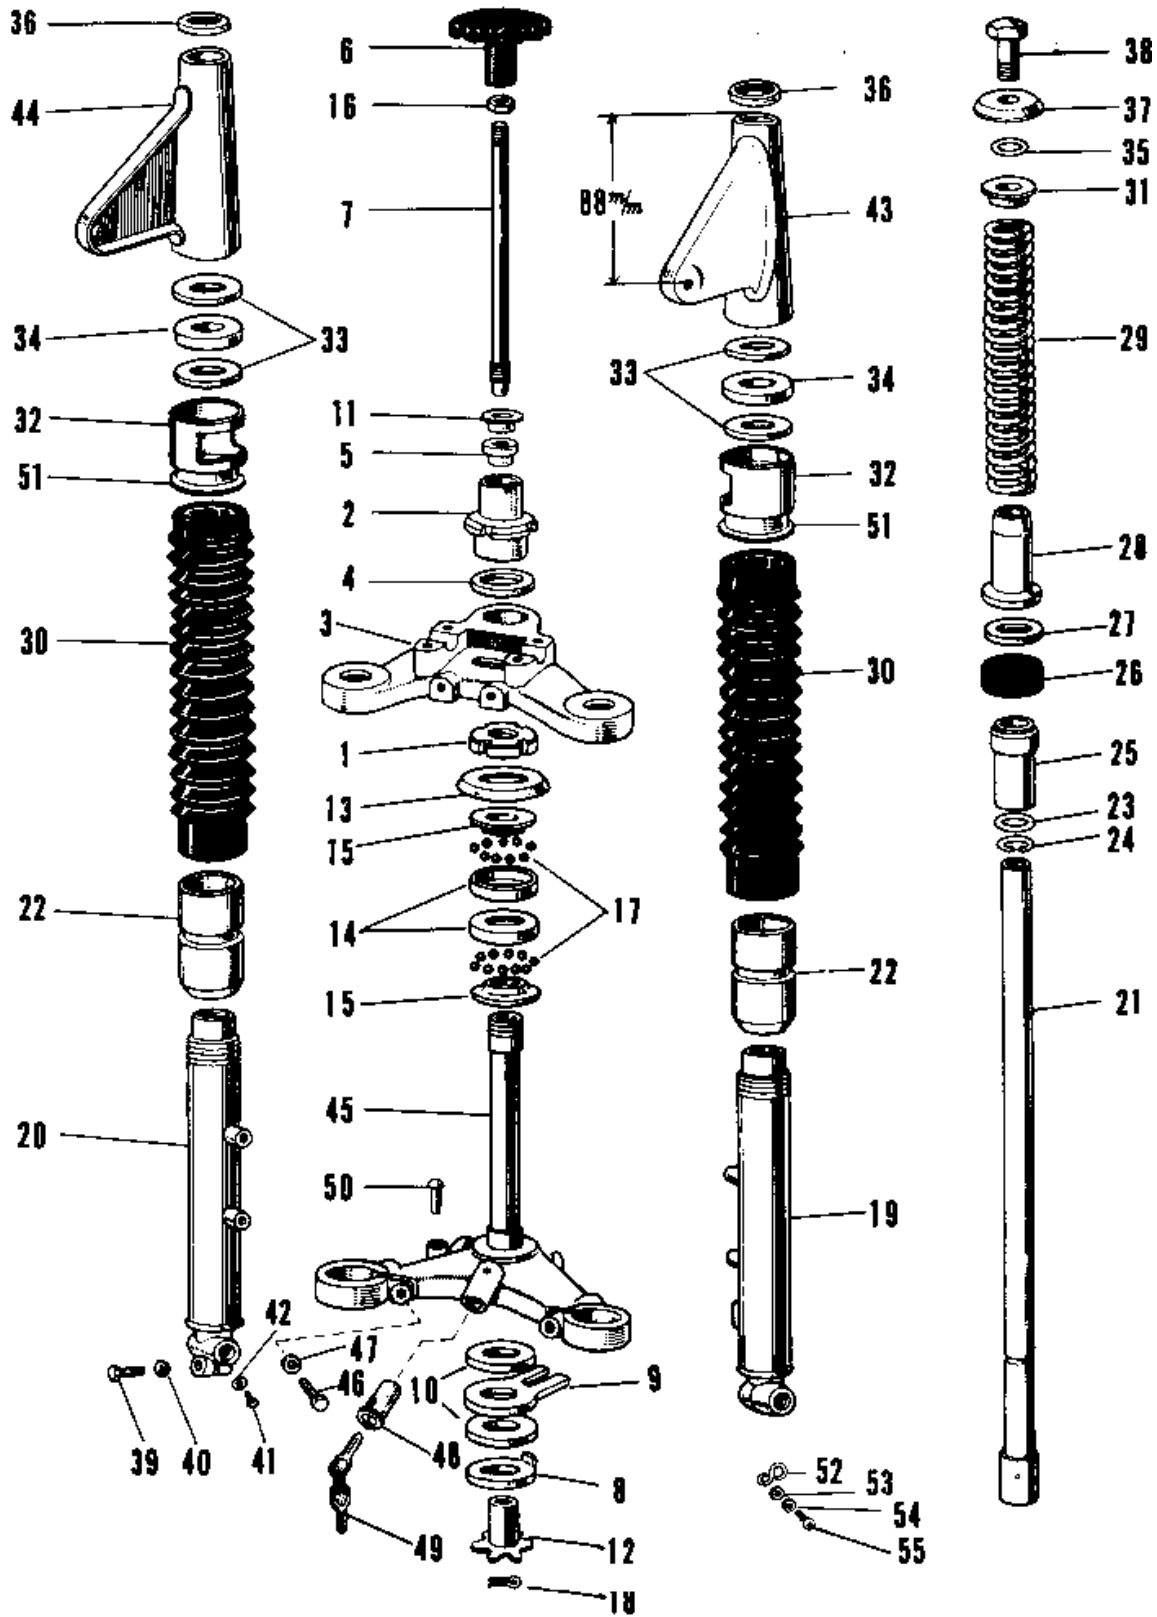

1970 A1SS-A

PARTS DIAGRAM

FRONT FORK A1-A7SS 2

1970 A1SS-A

PARTS LIST

FRONT FORK A1-A7SS 2

Kawasaki

Let the Good Times Roll®

ITEM NAME

PART NUMBER

QUANTITY
