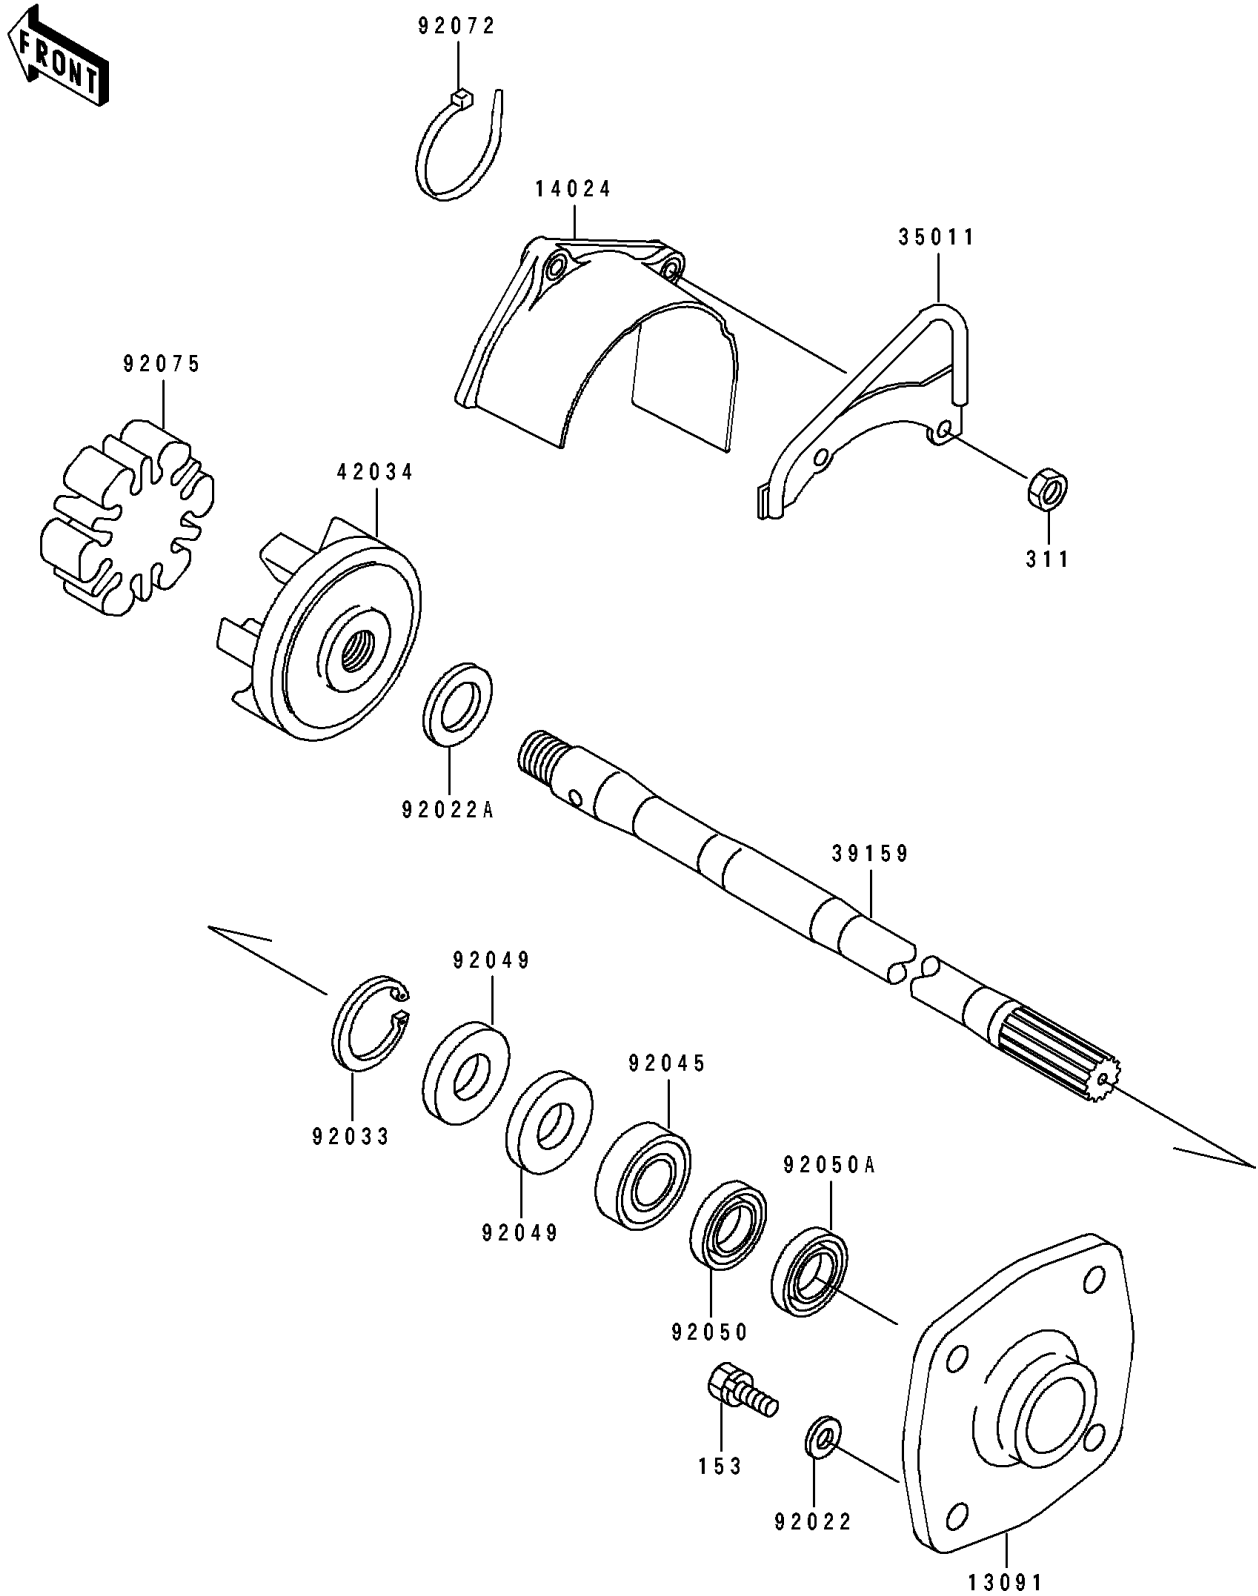

## PARTS DIAGRAM

### Drive Shaft

E3134

## PARTS LIST

### Drive Shaft

**Kawasaki**

Let the Good Times Roll®

**ITEM NAME**

**PART NUMBER**

**QUANTITY**

---