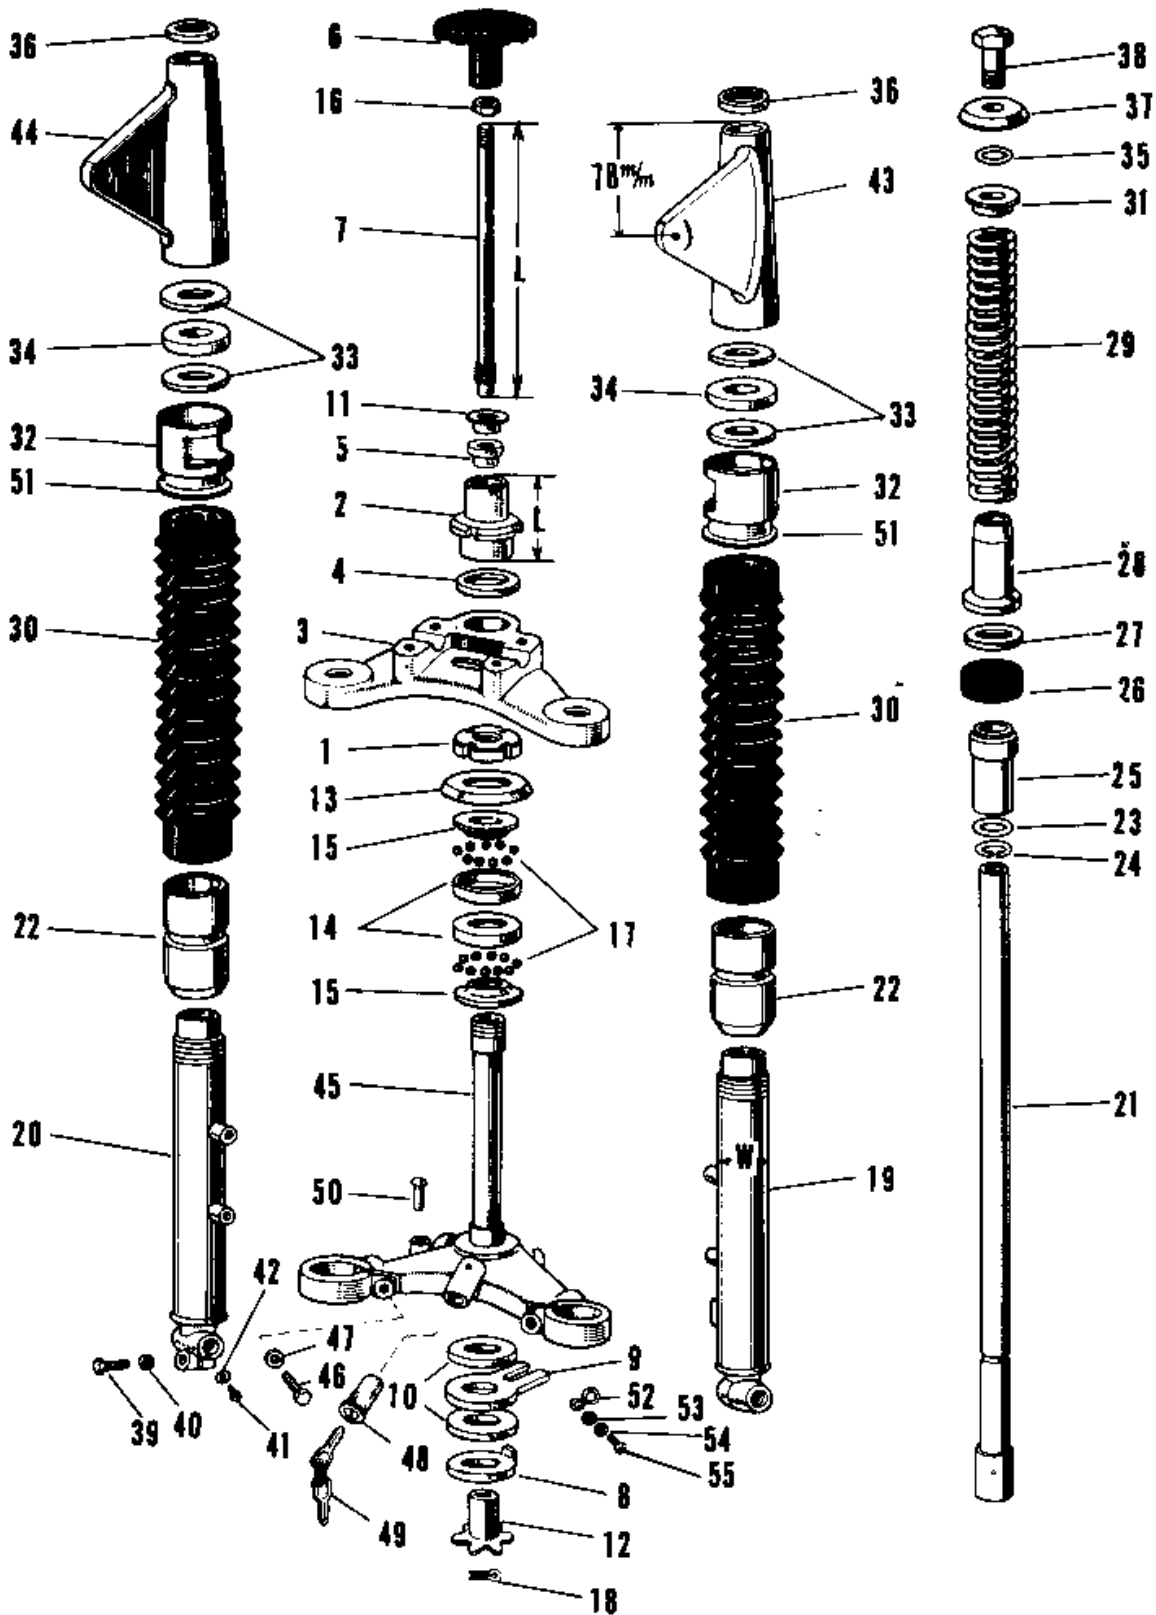

1970 A7SS-A

PARTS DIAGRAM

FRONT FORK A1-A7SS 1

1970 A7SS-A

PARTS LIST

FRONT FORK A1-A7SS 1

Kawasaki

Let the Good Times Roll®

ITEM NAME

PART NUMBER

QUANTITY
