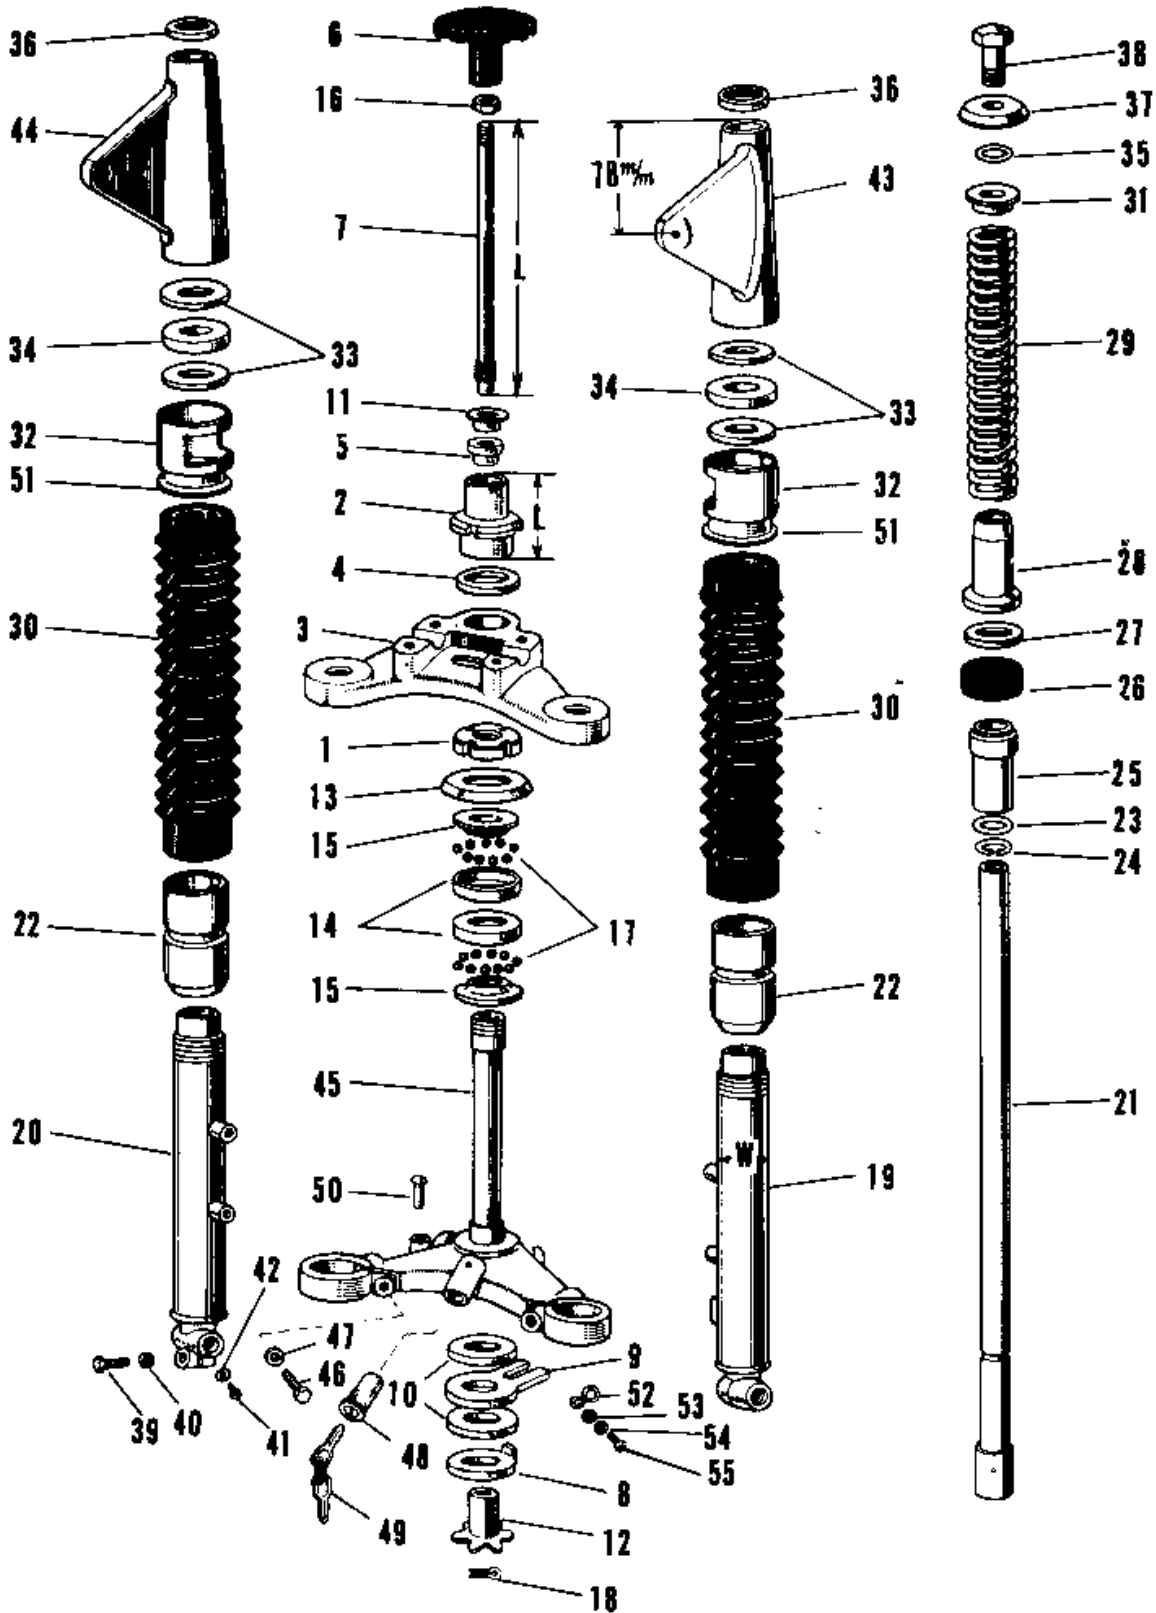

1968 Samurai

PARTS DIAGRAM

FRONT FORK A1-A7SS 1

1968 Samurai

PARTS LIST

FRONT FORK A1-A7SS 1

ITEM NAME	PART NUMBER	QUANTITY
NUT STEERING STEM LCK (Ref # 1)	92090-007	1
NUT STEERING STEM (Ref # 2)	92090-008	1
HEAD STEERING STEM (Ref # 3)	44039-015	1
WASHER STEERING STEM (Ref # 4)	46100-001	1
BUSH STRNG DAMPER ROD (Ref # 5)	46103-001	1
KNOB STEERING DAMPER (Ref # 6)	46101-001	1
ROD STEERING DAMPER (Ref # 7)	46102-001	1
DISC STTERING DAMPER (Ref # 8)	46106-001	1
STOPPER STEERING DAMP (Ref # 9)	46105-001	1
DISC STRNG DAMP FRCTN (Ref # 10)	46104-001	2
WASHER STRNG DAMP NUT (Ref # 11)	46108-001	1
SPRING FRICTION DISC (Ref # 12)	46123-001	1
CAP STEERING STEM (Ref # 13)	46098-006	1
RACE STRNG STEM BERNG (Ref # 14)	92048-006	2
CONE STRNG STEM BERNG (Ref # 15)	92047-006	2
NUT STEERING DAMP LCK (Ref # 16)	92016-001	1
BALL STEEL 1/4' (Ref # 17)	600A0800	38
PIN COTTER 2.0X15 (Ref # 18)	550D2015	1
FRONT FORK ASSY C.RED (Ref # 3,19~4)	44001-050-24	1
FORK-FRONT,C.BLUE (Ref # 3,19~4)	44001-050-27	1
TUBE,LH,FORK OUTER (Ref # 19)	44005-013	1
TUBE,RH,FORK OUTER (Ref # 20)	44006-011	1
TUBE FORK INNER (Ref # 21)	44013-015	2
NUT FORK OUTER TUBE (Ref # 22)	44007-010	2
'O' RING OUTER TUBE (Ref # 23)	44046-016	2
CIRCLIP Z8MM (Ref # 24)	481J2800	2
GUIDE FORK INNER TUBE (Ref # 25)	44015-006	2
OIL SEAL FORK (Ref # 26)	44009-005	2
WASHER (Ref # 27)	44043-020	2

1968 Samurai

PARTS LIST

FRONT FORK A1-A7SS 1

ITEM NAME	PART NUMBER	QUANTITY
SCREW RIVET (Ref # 50)	92099-001	1
HOLDER DUST COVER (Ref # 51)	44035-001	2
CLAMP CABLE (Ref # 52)	92037-026	1
WASHER PLAIN 6MM (Ref # 53)	410B0600	1
WASHER SPRING 6MM (Ref # 54)	461F0600	1
SCREW PAN HEAD 6X16 (Ref # 55)	220B0616	1