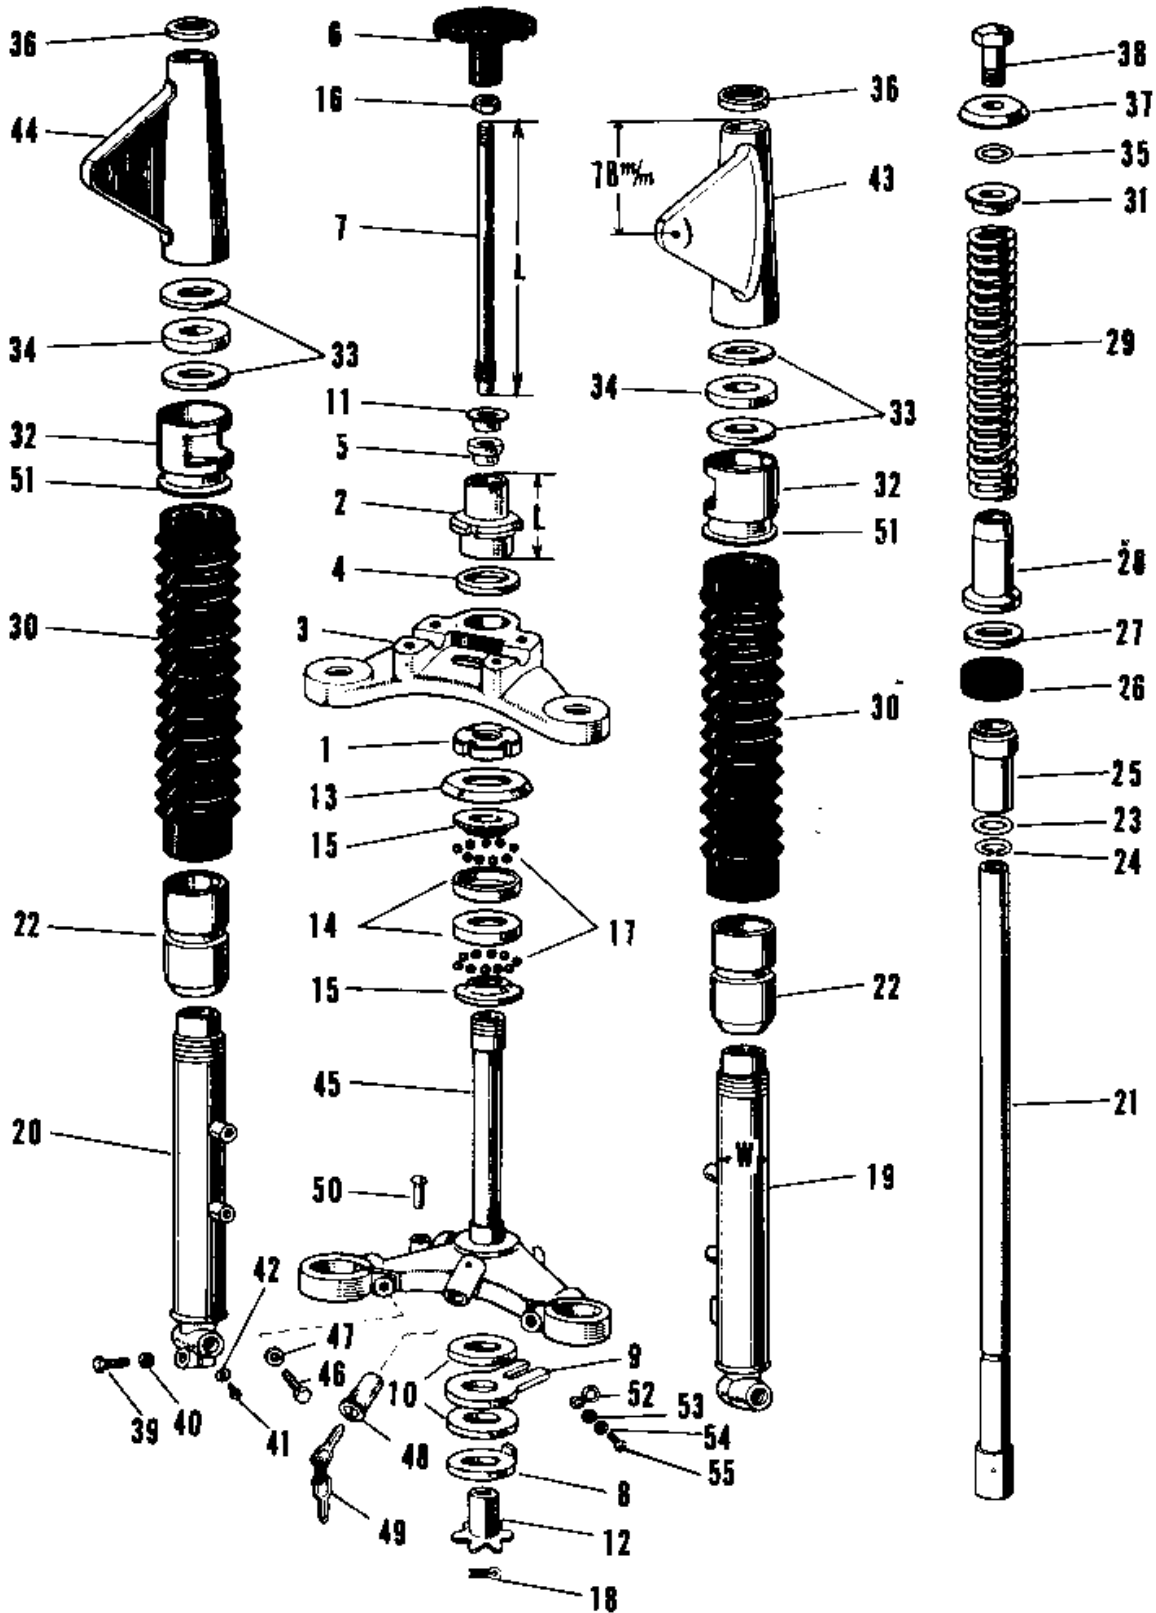

1969 Avenger

PARTS DIAGRAM

FRONT FORK A1-A7SS 1

1969 Avenger

PARTS LIST

FRONT FORK A1-A7SS 1

ITEM NAME	PART NUMBER	QUANTITY
NUT STEERING STEM LCK (Ref # 1)	92090-007	1
NUT STEERING STEM (Ref # 2)	92090-008	1
HEAD STEERING STEM (Ref # 3)	44039-015	1
WASHER STEERING STEM (Ref # 4)	46100-001	1
BUSH STRNG DAMPER ROD (Ref # 5)	46103-001	1
KNOB STEERING DAMPER (Ref # 6)	46101-001	1
ROD STEERING DAMPER (Ref # 7)	46102-001	1
DISC STTERING DAMPER (Ref # 8)	46106-001	1
STOPPER STEERING DAMP (Ref # 9)	46105-001	1
DISC STRNG DAMP FRCTN (Ref # 10)	46104-001	2
WASHER STRNG DAMP NUT (Ref # 11)	46108-001	1
SPRING FRICTION DISC (Ref # 12)	46123-001	1
CAP STEERING STEM (Ref # 13)	46098-006	1
RACE STRNG STEM BERNG (Ref # 14)	92048-006	2
CONE STRNG STEM BERNG (Ref # 15)	92047-006	2
NUT STEERING DAMP LCK (Ref # 16)	92016-001	1
BALL STEEL 1/4' (Ref # 17)	600A0800	38
PIN COTTER 2.0X15 (Ref # 18)	550D2015	1
FRONT FORK ASSY C.RED (Ref # 3,19~4)	44001-050-24	1
FORK-FRONT,C.BLUE (Ref # 3,19~4)	44001-050-27	1
TUBE,LH,FORK OUTER (Ref # 19)	44005-013	1
TUBE,RH,FORK OUTER (Ref # 20)	44006-011	1
TUBE FORK INNER (Ref # 21)	44013-015	2
NUT FORK OUTER TUBE (Ref # 22)	44007-010	2
'O' RING OUTER TUBE (Ref # 23)	44046-016	2
CIRCLIP Z8MM (Ref # 24)	481J2800	2
GUIDE FORK INNER TUBE (Ref # 25)	44015-006	2
OIL SEAL FORK (Ref # 26)	44009-005	2
WASHER (Ref # 27)	44043-020	2

1969 Avenger

PARTS LIST

FRONT FORK A1-A7SS 1

ITEM NAME	PART NUMBER	QUANTITY
SCREW RIVET (Ref # 50)	92099-001	1
HOLDER DUST COVER (Ref # 51)	44035-001	2
CLAMP CABLE (Ref # 52)	92037-026	1
WASHER PLAIN 6MM (Ref # 53)	410B0600	1
WASHER SPRING 6MM (Ref # 54)	461F0600	1
SCREW PAN HEAD 6X16 (Ref # 55)	220B0616	1