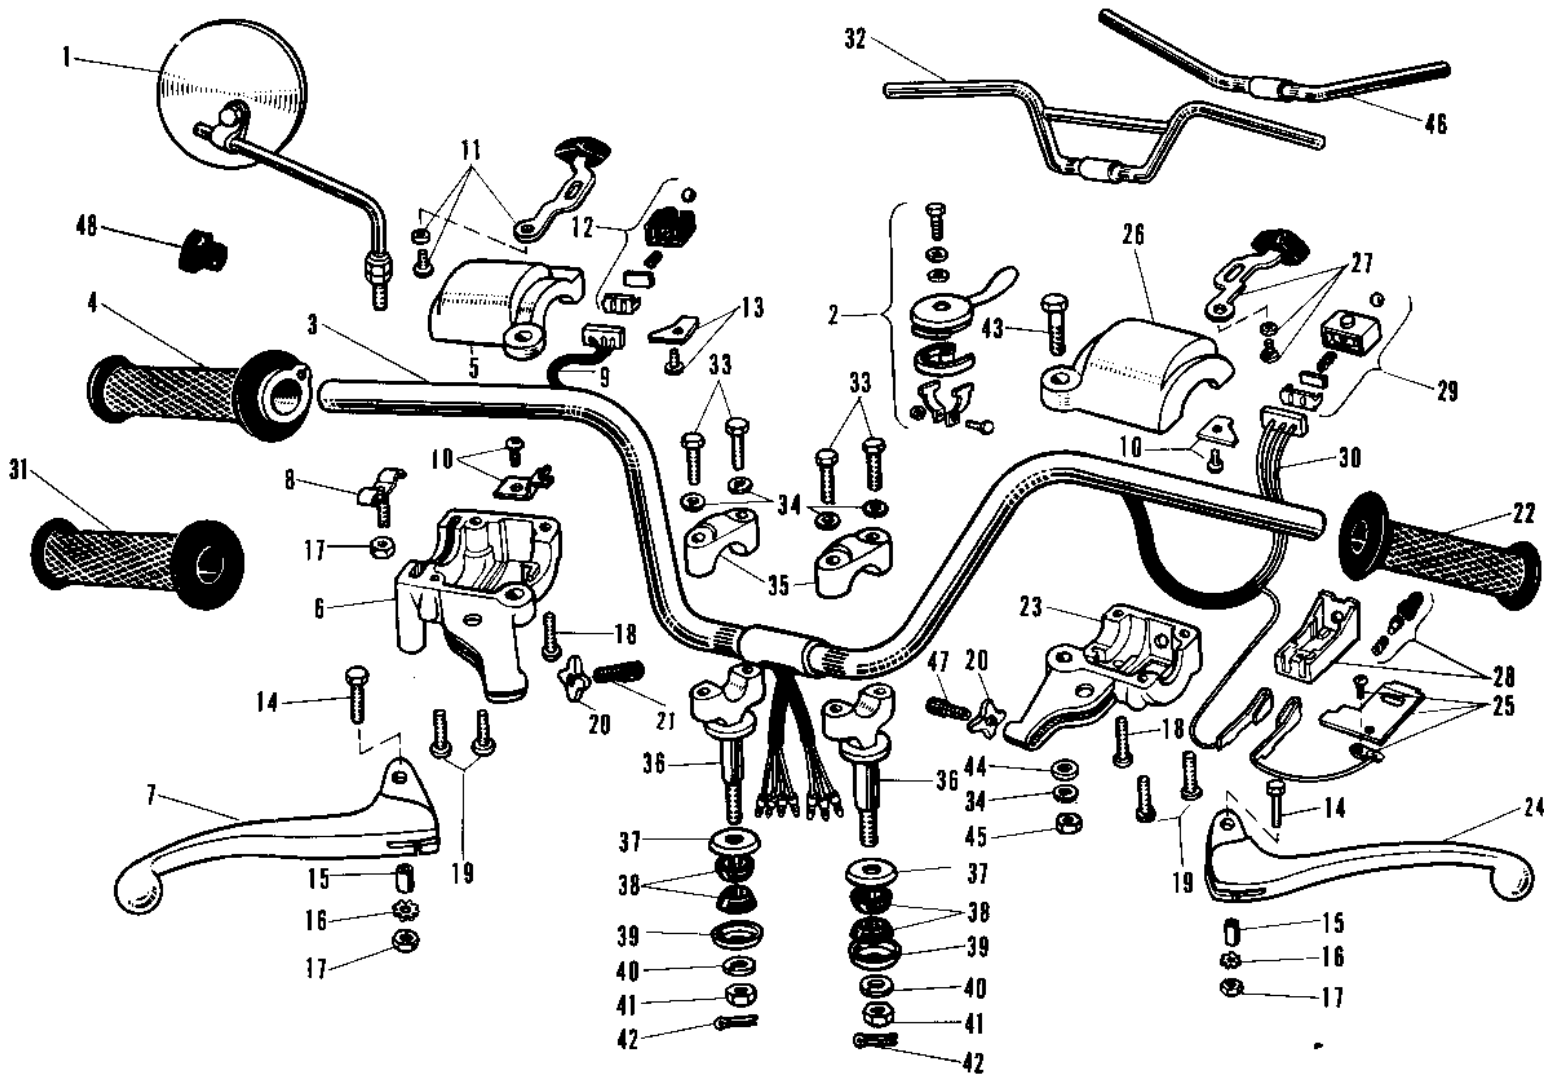

1967 Avenger

PARTS DIAGRAM

HANDLEBAR A1/SSA, A7/SSA