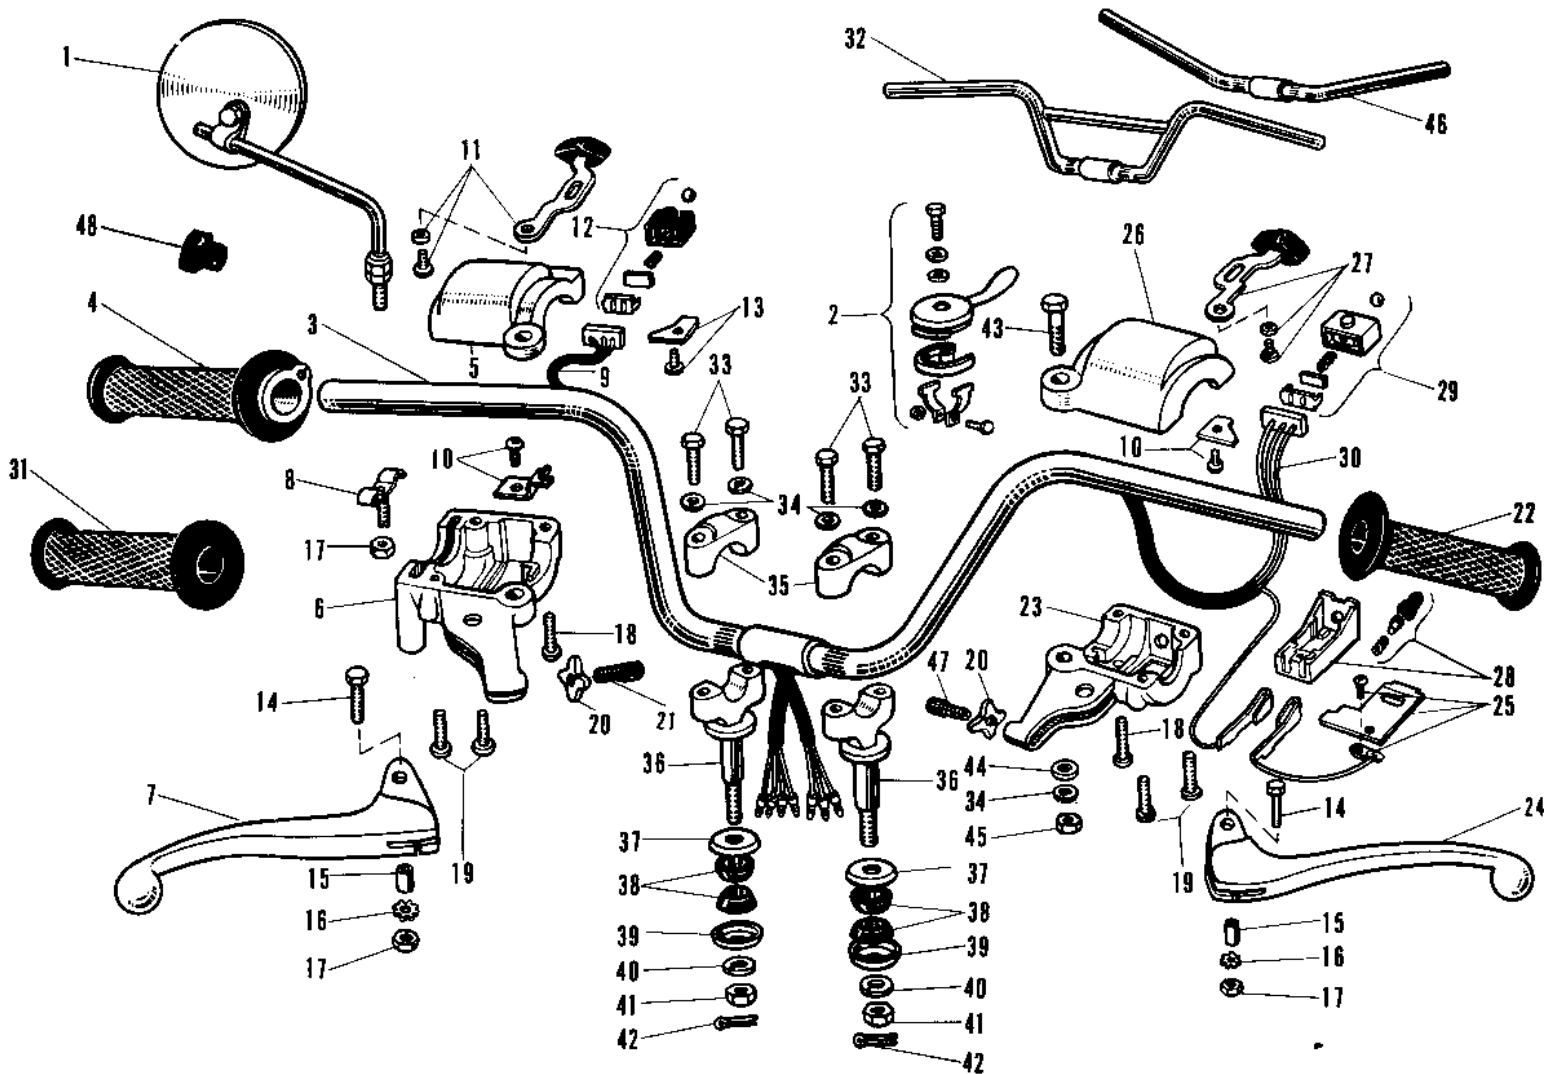

1967 Samurai

PARTS DIAGRAM

HANDLEBAR A1/SSA, A7/SSA