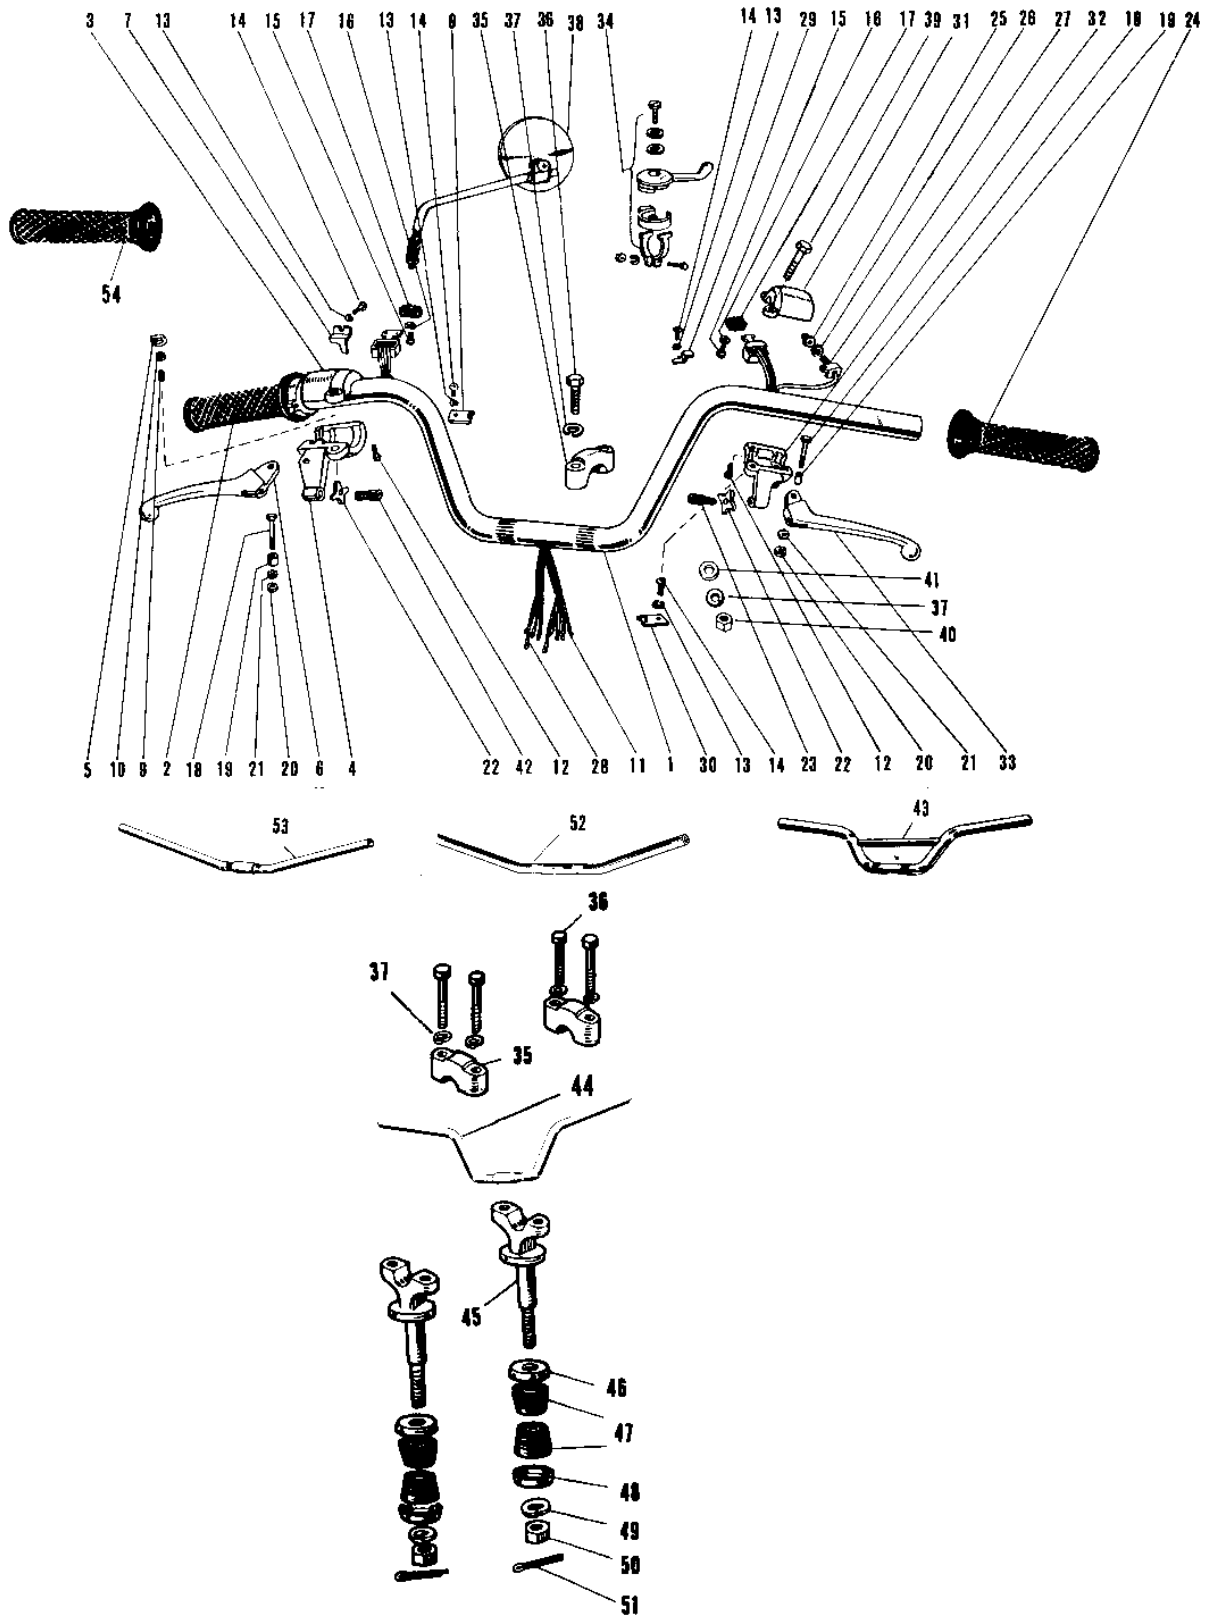

1967 A1SS

PARTS DIAGRAM

HANDLEBAR A1/SS, A7/SS

1967 A1SS

PARTS LIST

HANDLEBAR A1/SS, A7/SS

ITEM NAME	PART NUMBER	QUANTITY
GRIP ASSY-R.H (Ref # 2~22,4)	46017-042	1
GRIP ASSY THROTTLE (Ref # 2)	46019-005	1
CASE R.H SWITCH UPPER (Ref # 3)	46040-009	1
CASE R.H SWITCH LOWER (Ref # 4)	46022-011	1
SPRING GRIP ADJUST (Ref # 5)	46025-002	1
LEVER FRONT BRAKE (Ref # 6)	46058-005	1
HOLDER R.H SW UP WRNG (Ref # 7)	46037-012	1
HOLDER R.H SW LW WRNG (Ref # 8)	46037-011	1
SCREW GRIP ADJUST (Ref # 9)	46026-002	1
SCREW GRIP ADJUSTING (Ref # 9)	46026-007	1
NUT,5MM (Ref # 10)	311B0500	1
NUT,5MM (Ref # 10)	311B0500	1
WIRING HARNESS R.H SW (Ref # 11)	46032-013	1
SCREW SWITCH CASE (Ref # 12)	92011-010	4
SCREW SWITCH CASE (Ref # 12)	92011-017	4
WASHER SPRING 3MM (Ref # 13)	461F0300	5
SCREW-PAN-HEAD 3X6 (Ref # 14)	220B0306	5
SCREW-PAN-HEAD 3X6 (Ref # 14)	220B0306	5
SCREW PAN HEAD 2X6 (Ref # 15)	211B0206	4
SPRING-WASHER (Ref # 16)	92029-002	4
KNOB SWITCH (Ref # 17)	46044-003	2
BOLT HEX HEAD 5X20 (Ref # 18)	92007-018	2
BOLT HEX HEAD 5X20 (Ref # 18)	92007-020	2
COLLAR LEVER (Ref # 19)	46059-011	2
UNAVAILABLE IN PRICE BOOK (Ref # 20)	92015-038	2
NUT 5MM (Ref # 20)	312B0500	2
WASHER LOCK 5MM (Ref # 21)	464H0500	2
NUT LOCK ADJUST SCREW (Ref # 22)	46056-001	2
SCREW,CABLE ADJUST (Ref # 23)	46055-009	1