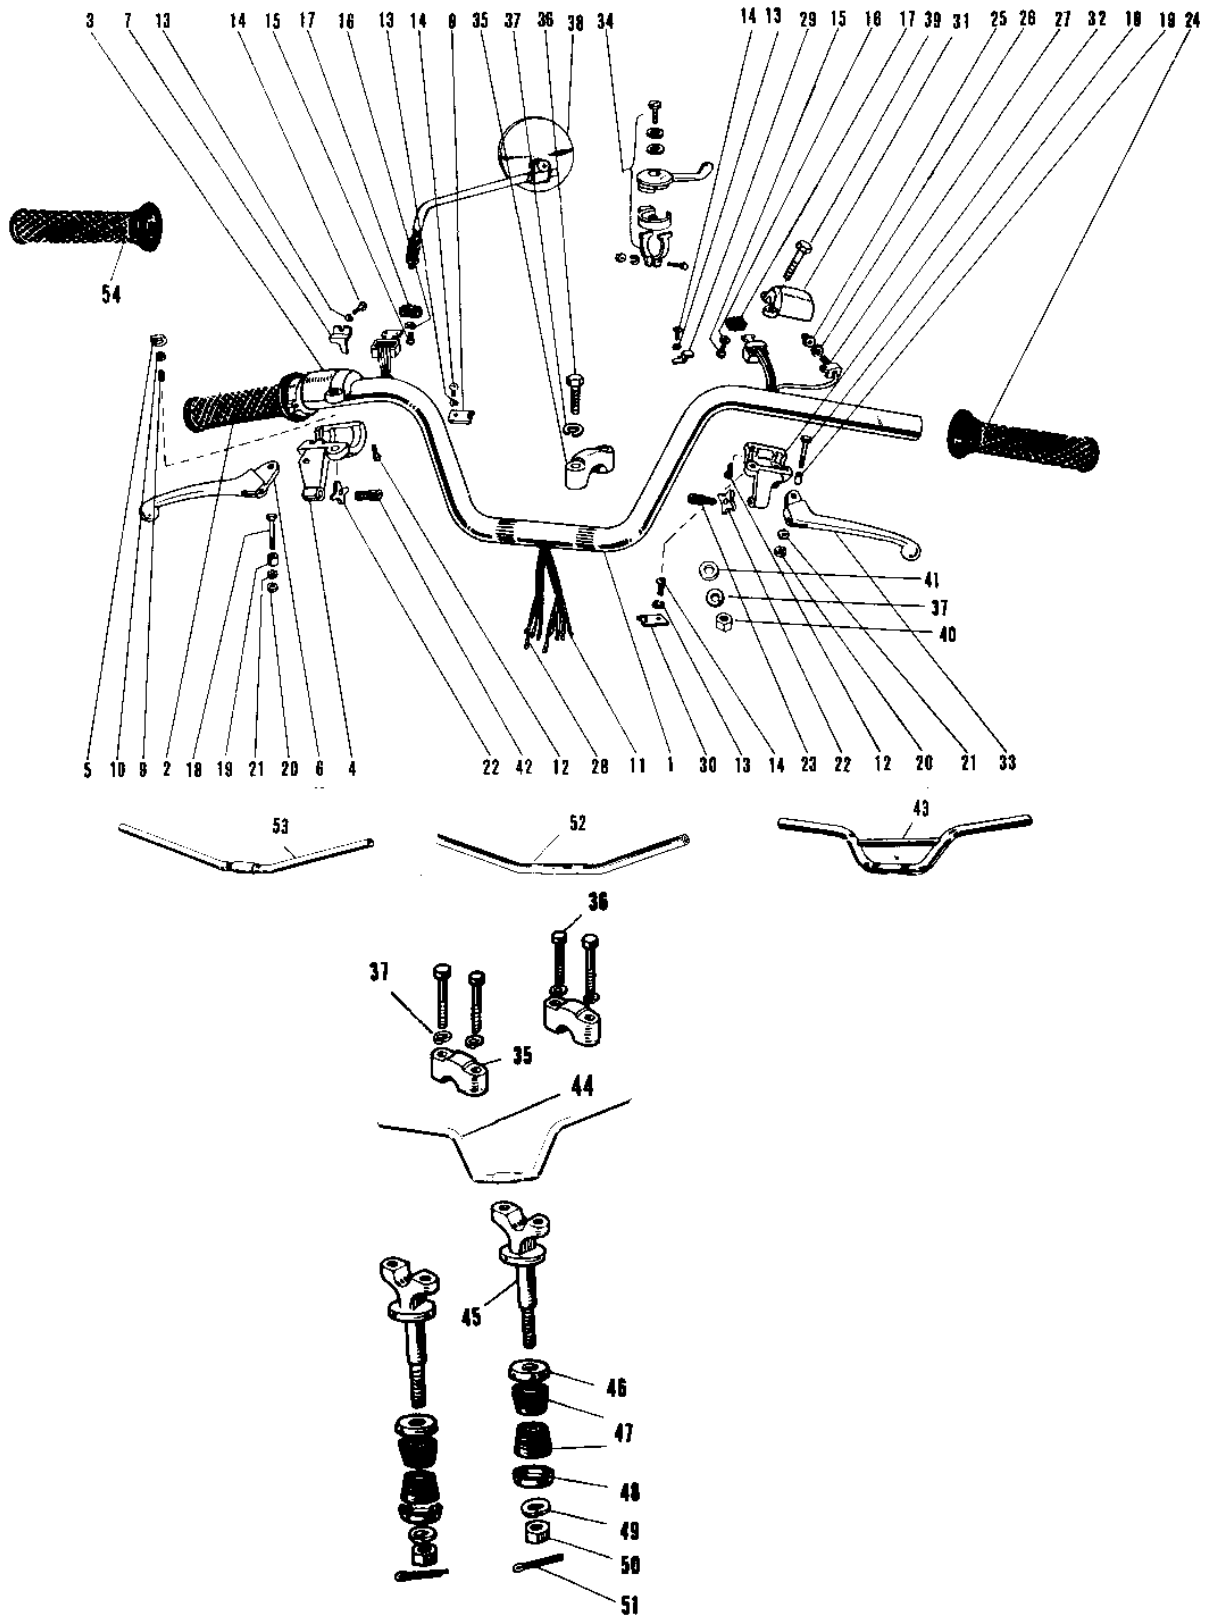

1967 Avenger

PARTS DIAGRAM

HANDLEBAR A1/SS, A7/SS

1967 Avenger

PARTS LIST

HANDLEBAR A1/SS, A7/SS

Kawasaki

Let the Good Times Roll®

ITEM NAME

PART NUMBER

QUANTITY
