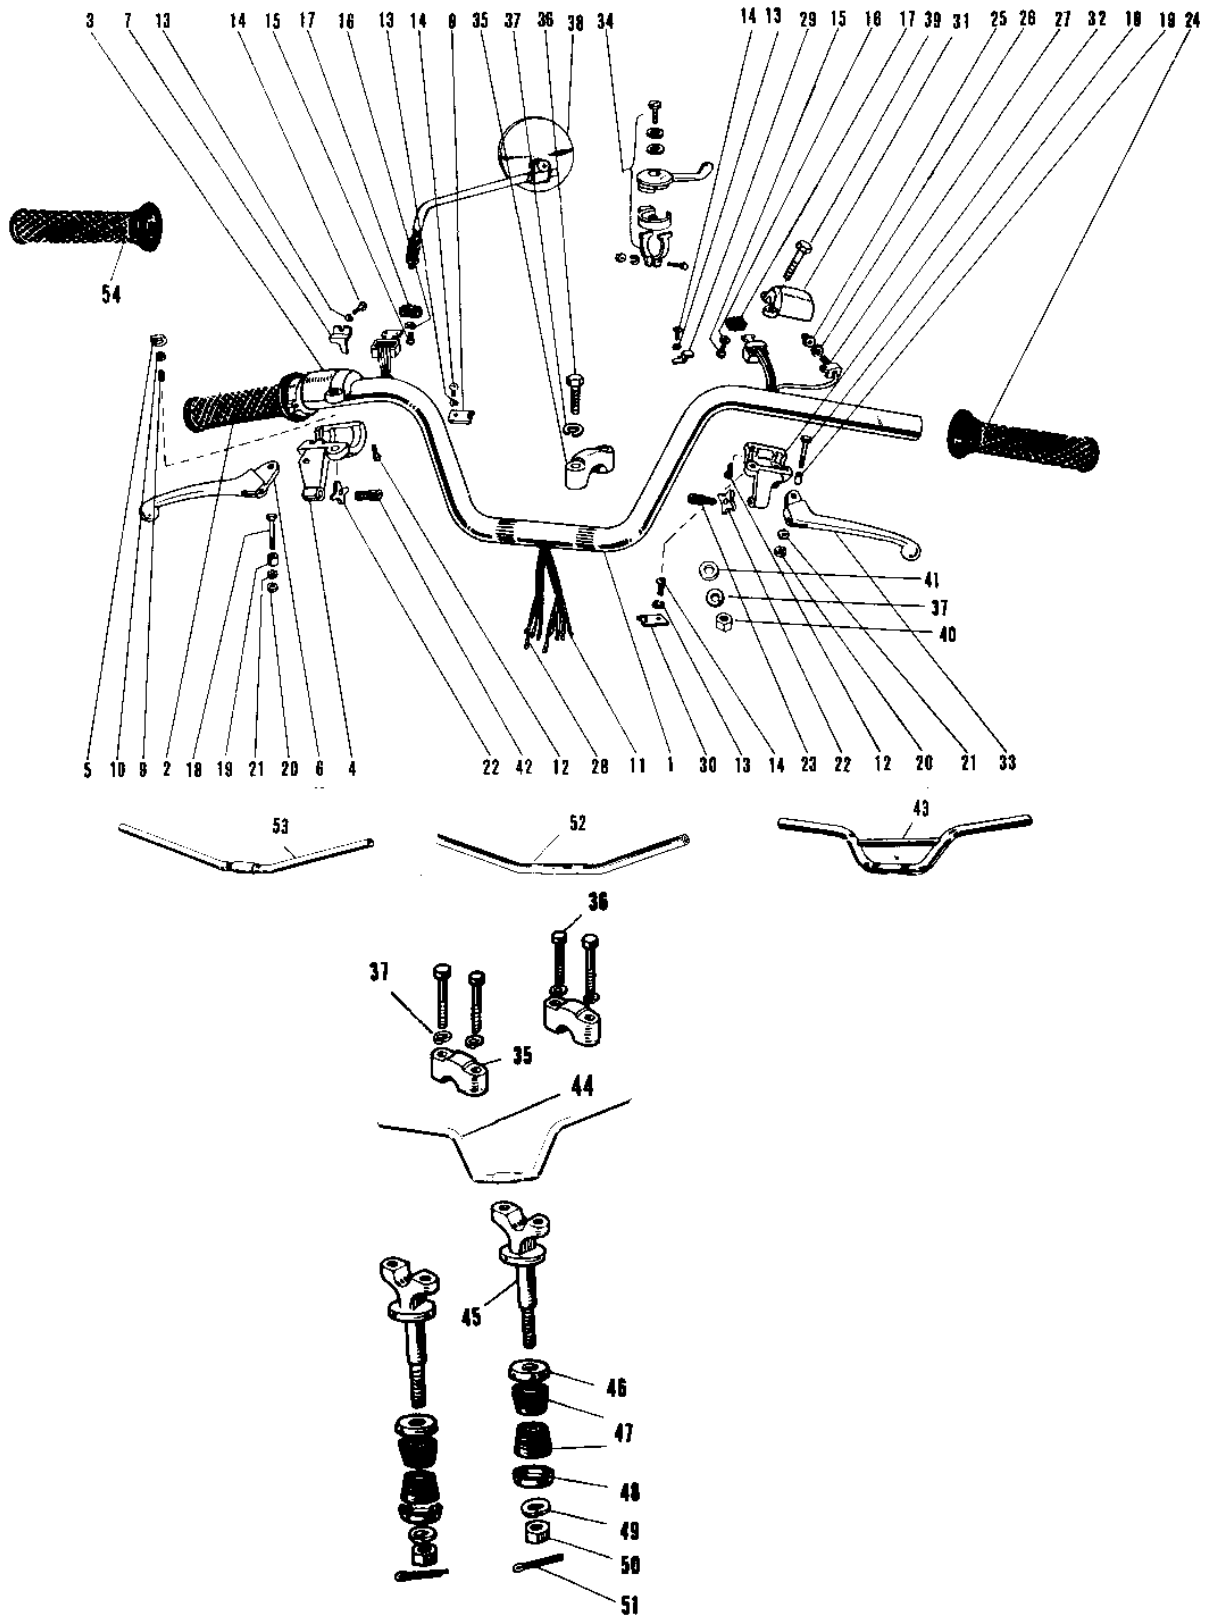

1969 Samurai

PARTS DIAGRAM

HANDLEBAR A1/SS, A7/SS

1969 Samurai

PARTS LIST

HANDLEBAR A1/SS, A7/SS

ITEM NAME	PART NUMBER	QUANTITY
HANDLEBAR (Ref # 1)	46003-018	1
GRIP ASSY-R.H (Ref # 2~22,4)	46017-042	1
GRIP ASSY THROTTLE (Ref # 2)	46019-005	1
CASE R.H SWITCH UPPER (Ref # 3)	46040-009	1
CASE R.H SWITCH LOWER (Ref # 4)	46022-011	1
SPRING GRIP ADJUST (Ref # 5)	46025-002	1
LEVER FRONT BRAKE (Ref # 6)	46058-005	1
HOLDER R.H SW UP WRNG (Ref # 7)	46037-012	1
HOLDER R.H SW LW WRNG (Ref # 8)	46037-011	1
SCREW GRIP ADJUST (Ref # 9)	46026-002	1
SCREW GRIP ADJUSTING (Ref # 9)	46026-007	1
NUT,5MM (Ref # 10)	311B0500	1
NUT,5MM (Ref # 10)	311B0500	1
WIRING HARNESS R.H SW (Ref # 11)	46032-013	1
SCREW SWITCH CASE (Ref # 12)	92011-010	4
SCREW SWITCH CASE (Ref # 12)	92011-017	4
WASHER SPRING 3MM (Ref # 13)	461F0300	5
SCREW-PAN-HEAD 3X6 (Ref # 14)	220B0306	5
SCREW-PAN-HEAD 3X6 (Ref # 14)	220B0306	5
SCREW PAN HEAD 2X6 (Ref # 15)	211B0206	4
SPRING-WASHER (Ref # 16)	92029-002	4
KNOB SWITCH (Ref # 17)	46044-003	2
BOLT HEX HEAD 5X20 (Ref # 18)	92007-018	2
BOLT HEX HEAD 5X20 (Ref # 18)	92007-020	2
COLLAR LEVER (Ref # 19)	46059-011	2
UNAVAILABLE IN PRICE BOOK (Ref # 20)	92015-038	2
NUT 5MM (Ref # 20)	312B0500	2
WASHER LOCK 5MM (Ref # 21)	464H0500	2
NUT LOCK ADJUST SCREW (Ref # 22)	46056-001	2