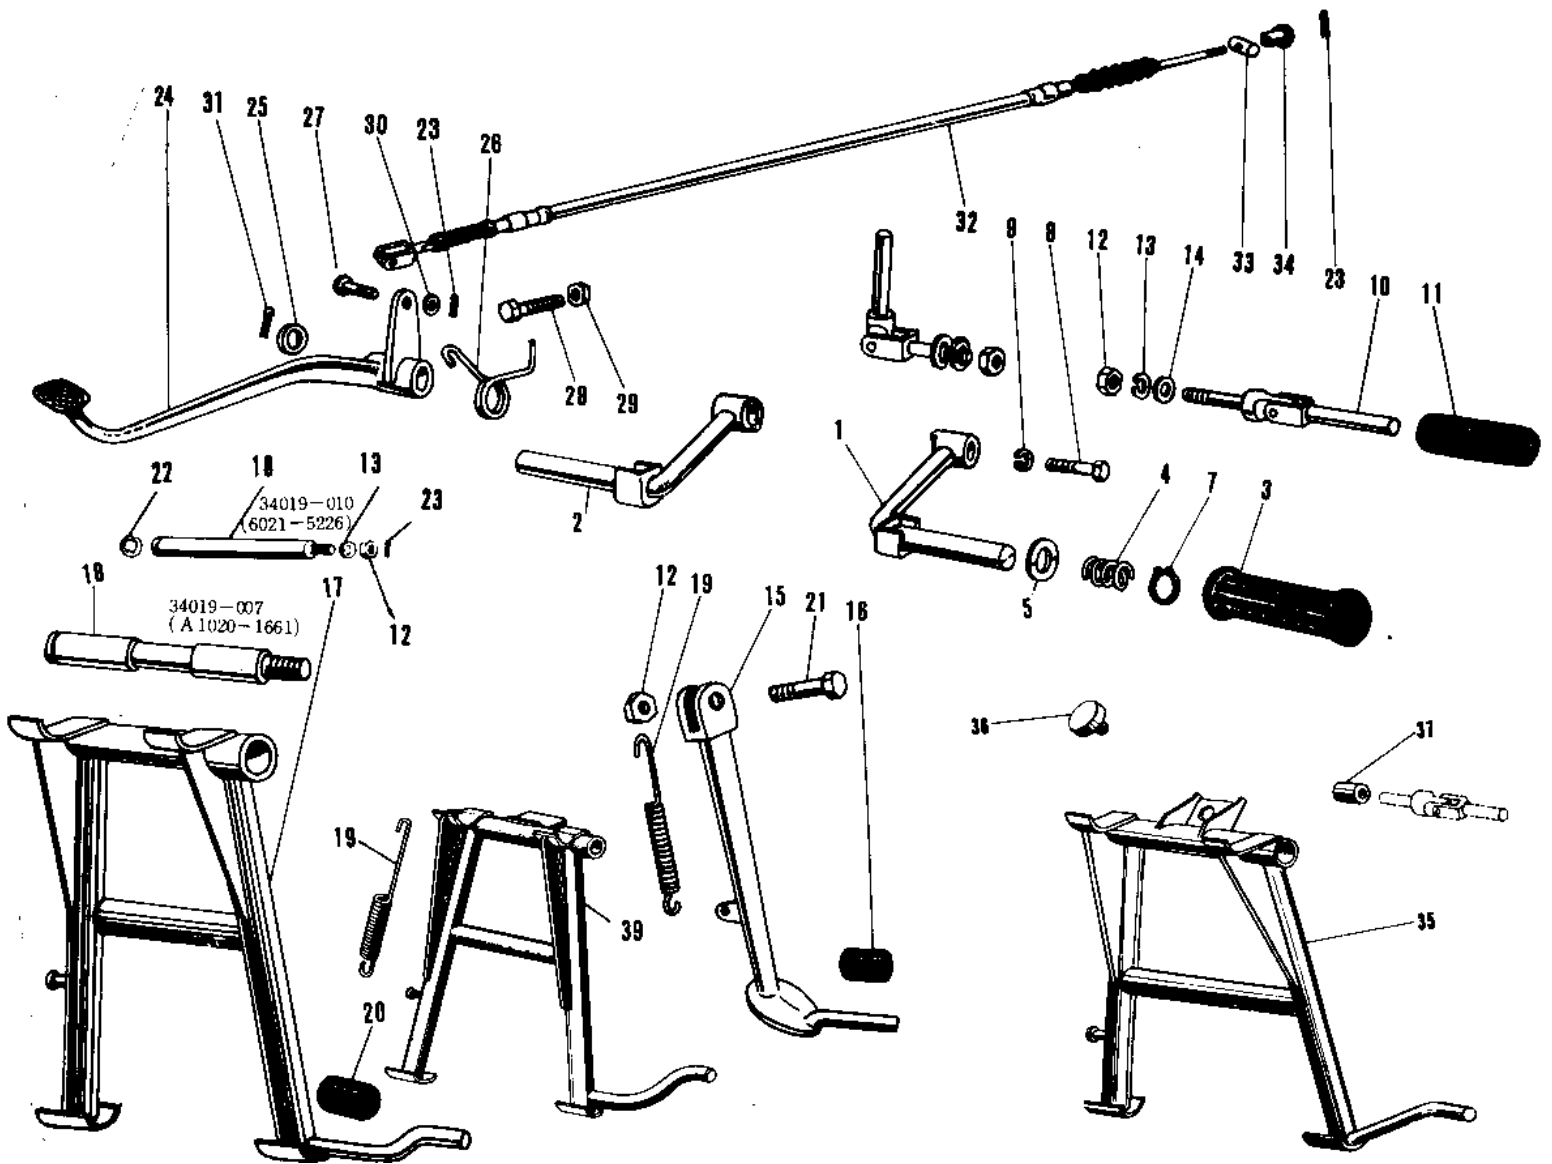

1968 Samurai

PARTS DIAGRAM

FOOTRESTS/STANDS/BRAKE PEDAL

1968 Samurai

PARTS LIST

FOOTRESTS/STANDS/BRAKE PEDAL

ITEM NAME	PART NUMBER	QUANTITY
BAR FOOTREST L.H (Ref # 1)	34003-001	1
BAR FOOTREST R.H (Ref # 2)	34003-002	1
RUBBER FOOTREST (Ref # 3)	92076-010	2
SPRING FOOTREST PEG (Ref # 4)	34006-002	2
WASHER FOLDING PEG (Ref # 5)	92022-049	2
CIRCLIP 16MM (Ref # 7)	480J1600	2
BOLT HEX HEAD 12X40 (Ref # 8)	113B1240	2
BOLT HEX HEAD 12X40 (Ref # 8)	113B1240	2
WASHER SPRING 12MM (Ref # 9)	461F1200	2
BAR R.H REAR FOOTREST (Ref # 10)	34027-007	2
RUBBER REAR FOOTREST (Ref # 11)	92076-009	2
NUT,10MM (Ref # 12)	314B1000	4
WASHER SPRING 10MM (Ref # 13)	461F1000	3
WASHER PLAIN 10MM (Ref # 14)	410B1000	2
STAND-SIDE (Ref # 15)	34024-016	1
DAMPER RUBB SIDE STND (Ref # 16)	92075-031	1
STAND-MAIN (Ref # 17)	34011-019	1
SHAFT MAIN STAND (Ref # 18)	34019-010	1
SPRING MAIN STAND (Ref # 19)	34023-005	2
DAMPER RUBB-MAIN STND (Ref # 20)	92075-115	1
BOLT HEX HEAD 10X32 (Ref # 21)	113B1032	1
CIRCLIP 15MM (Ref # 22)	482K0300	1
PIN COTTER 2.0X15 (Ref # 23)	550D2015	3
PEDAL BRAKE (Ref # 24)	43001-025	1
WASHER BRAKE PEDAL (Ref # 25)	92022-085	1
SPRING BRAKE PEDAL (Ref # 26)	43005-007	1
PIN R BRK CABLE JOINT (Ref # 27)	92043-034	1
BOLT-UPSET (Ref # 28)	112G0625	1
NUT 6MM (Ref # 29)	311B0600	1

1968 Samurai

PARTS LIST

FOOTRESTS/STANDS/BRAKE PEDAL

ITEM NAME	PART NUMBER	QUANTITY
WASHER PLAIN 6MM (Ref # 30)	410B0600	1
PIN COTTER 3.0X20 (Ref # 31)	550D3020	1
CABLE REAR BRAKE (Ref # 32)	54022-005	1
PIN BRAKE ROD (Ref # 33)	92043-053	1
NUT-BRAKE CABLE ADJST (Ref # 34)	92015-041	1
STAND-MAIN (Ref # 39)	34011-019	1