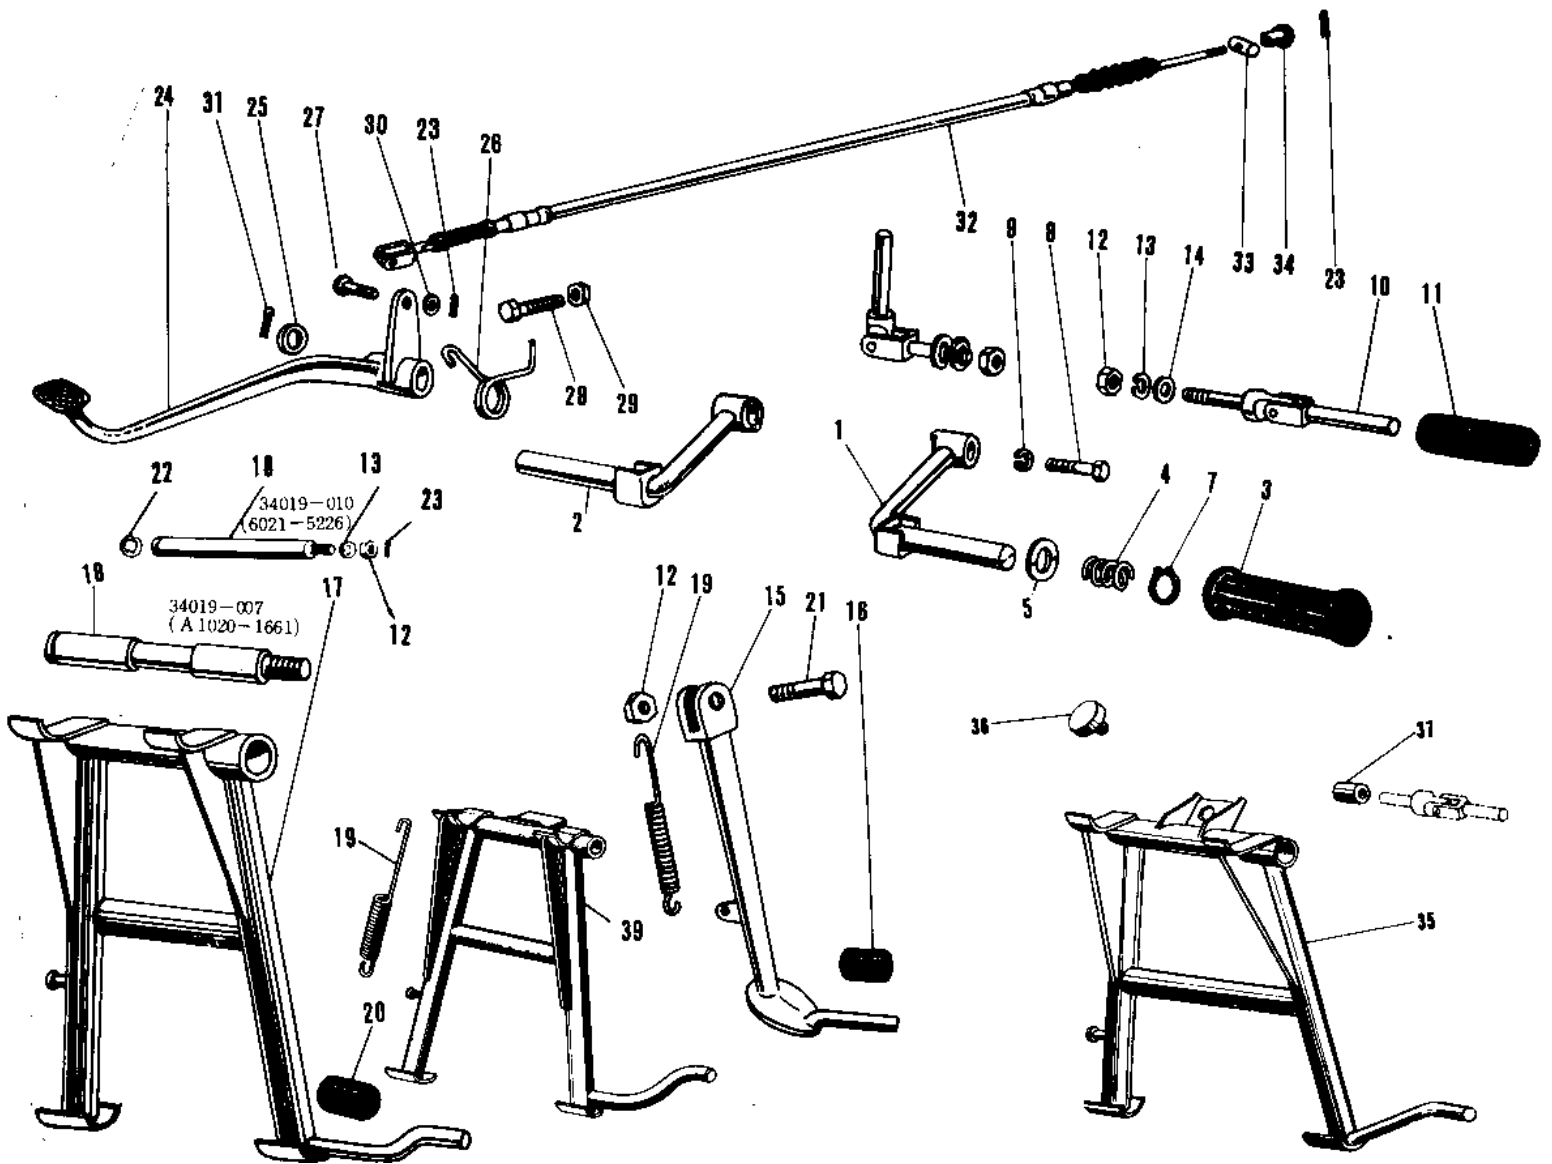

1966 Samurai

PARTS DIAGRAM

FOOTRESTS/STANDS/BRAKE PEDAL

1966 Samurai

PARTS LIST

FOOTRESTS/STANDS/BRAKE PEDAL

ITEM NAME	PART NUMBER	QUANTITY
BAR FOOTREST L.H (Ref # 1)	34003-001	1
BAR FOOTREST R.H (Ref # 2)	34003-002	1
RUBBER FOOTREST (Ref # 3)	92076-010	2
SPRING FOOTREST PEG (Ref # 4)	34006-002	2
WASHER FOLDING PEG (Ref # 5)	92022-049	2
CIRCLIP 16MM (Ref # 7)	480J1600	2
BOLT HEX HEAD 12X40 (Ref # 8)	113B1240	2
BOLT HEX HEAD 12X40 (Ref # 8)	113B1240	2
WASHER SPRING 12MM (Ref # 9)	461F1200	2
BAR R.H REAR FOOTREST (Ref # 10)	34027-007	2
RUBBER REAR FOOTREST (Ref # 11)	92076-009	2
NUT,10MM (Ref # 12)	314B1000	4
WASHER SPRING 10MM (Ref # 13)	461F1000	3
WASHER PLAIN 10MM (Ref # 14)	410B1000	2
STAND-SIDE (Ref # 15)	34024-016	1
DAMPER RUBB SIDE STND (Ref # 16)	92075-031	1
STAND-MAIN (Ref # 17)	34011-019	1
SHAFT MAIN STAND (Ref # 18)	34019-010	1
SPRING MAIN STAND (Ref # 19)	34023-005	2
DAMPER RUBB-MAIN STND (Ref # 20)	92075-115	1
BOLT HEX HEAD 10X32 (Ref # 21)	113B1032	1
CIRCLIP 15MM (Ref # 22)	482K0300	1
PIN COTTER 2.0X15 (Ref # 23)	550D2015	3
PEDAL BRAKE (Ref # 24)	43001-025	1
WASHER BRAKE PEDAL (Ref # 25)	92022-085	1
SPRING BRAKE PEDAL (Ref # 26)	43005-007	1
PIN R BRK CABLE JOINT (Ref # 27)	92043-034	1
BOLT-UPSET (Ref # 28)	112G0625	1
NUT 6MM (Ref # 29)	311B0600	1

1966 Samurai

PARTS LIST

FOOTRESTS/STANDS/BRAKE PEDAL

ITEM NAME	PART NUMBER	QUANTITY
WASHER PLAIN 6MM (Ref # 30)	410B0600	1
PIN COTTER 3.0X20 (Ref # 31)	550D3020	1
CABLE REAR BRAKE (Ref # 32)	54022-005	1
PIN BRAKE ROD (Ref # 33)	92043-053	1
NUT-BRAKE CABLE ADJST (Ref # 34)	92015-041	1
STAND-MAIN (Ref # 39)	34011-019	1