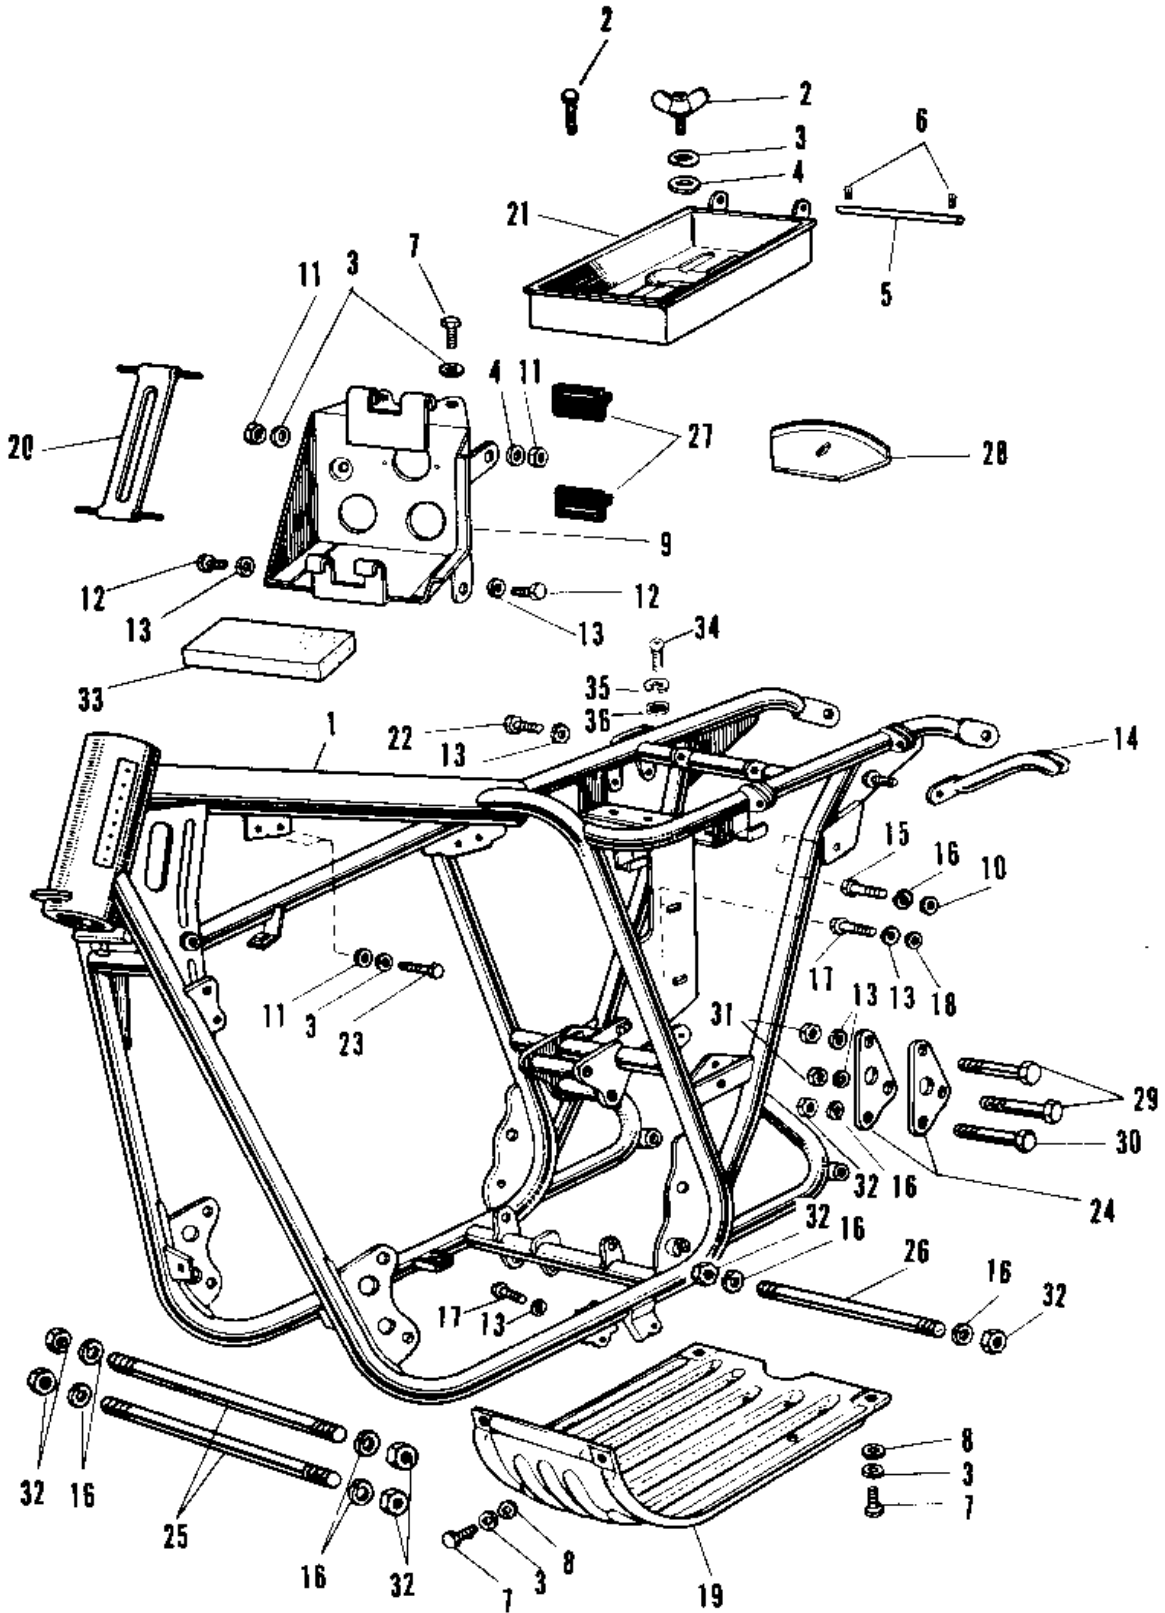

1967 Avenger

PARTS DIAGRAM

FRAME A1/SS, A7/SS

1967 Avenger

PARTS LIST

FRAME A1/SS, A7/SS

ITEM NAME	PART NUMBER	QUANTITY
FRAME (Ref # 1)	32002-028	1
SCREW PAN HEAD 6X12 (Ref # 2)	220B0612	1
WASHER SPRING 6MM (Ref # 3)	461F0600	8
WASHER PLAIN 6MM (Ref # 4)	411B0600	2
PIN OIL TANK FITTING (Ref # 5)	92043-020	1
PIN COTTER 1.6X10 (Ref # 6)	550D1610	2
BOLT-UPSET,6X12 (Ref # 7)	112G0612	2
WASHER PLAIN 6MM (Ref # 8)	411B0600	4
(Ref # 9)	32097-004	1
NUT 6MM (Ref # 11)	311B0600	6
BOLT HEX HEAD 8X16 (Ref # 12)	116B0816	2
WASHER SPRING 8MM (Ref # 13)	461F0800	7
GRIP FRAME (Ref # 14)	32109-004	1
WASHER SPRING 10MM (Ref # 16)	461F1000	7
BOLT-SMALL-UPSET,8X18 (Ref # 17)	115G0818	2
BAND BATTERY (Ref # 20)	92072-015	1
BOX TOOL (Ref # 21)	32098-002	1
BOLT-SMALL-UPSET,8X16 (Ref # 22)	115G0816	1
BOLT-UPSET,6X35 (Ref # 23)	112G0635	4
PLATE ENG REAR HOLDER (Ref # 24)	32030-006	2
BOLT,10X225 (Ref # 25)	92003-181	2
BOLT ENG LOWER MOUNT (Ref # 26)	92091-003	1
SEAT RECTIFIER RUBBER (Ref # 27)	32103-003	2
COVER AIR CLEANER (Ref # 28)	32104-002	1
BOLT FLANGED,8X70 (Ref # 29)	92001-1583	2
BOLT,FLANGED,10X70 (Ref # 30)	92001-1618	(1
BOLT,FLANGED,10X70 (Ref # 30)	92001-1618	1
NUT,8MM (Ref # 31)	311B0800	2
NUT,10MM (Ref # 32)	314B1000	7

1967 Avenger

PARTS LIST

FRAME A1/SS, A7/SS

ITEM NAME	PART NUMBER	QUANTITY
MAT BATTERY (Ref # 33)	32103-006	1
SCREW PAN HEAD 6X10 (Ref # 34)	220B0610	1
WASHER SPRING 6MM (Ref # 35)	461F0600	1
WASHER PLAIN 6MM (Ref # 36)	410B0600	1