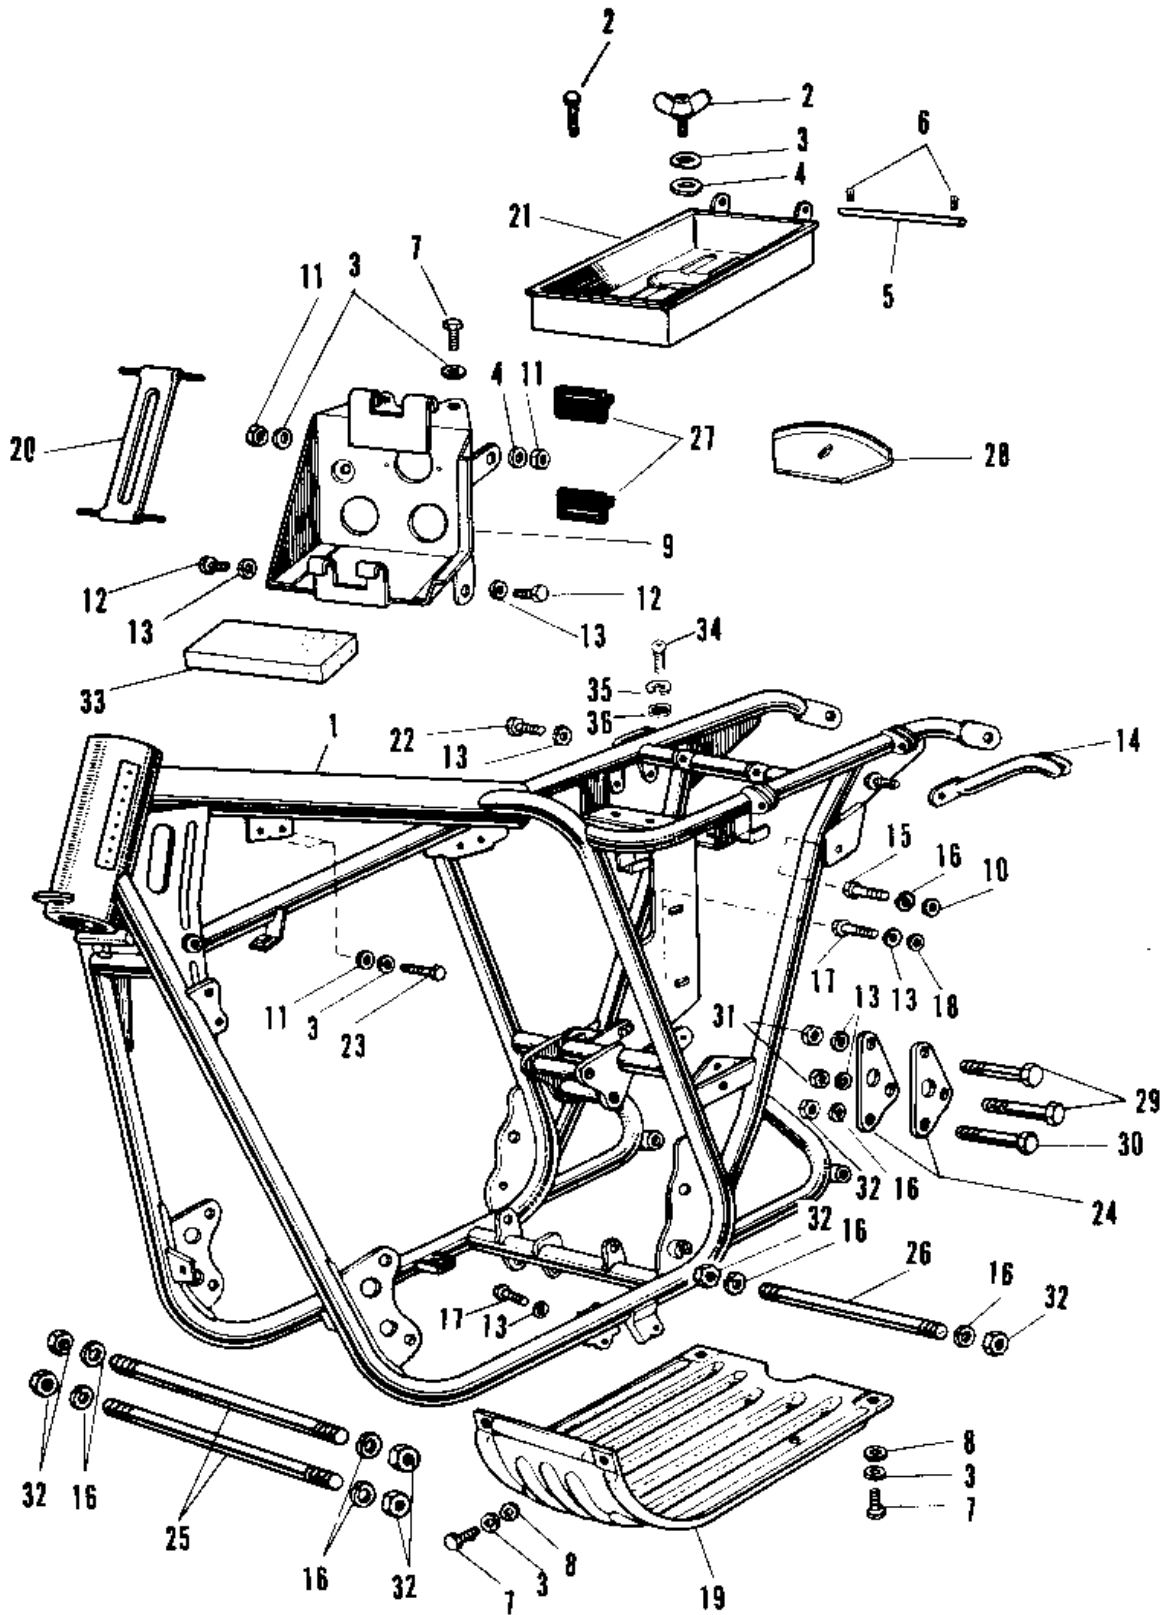

1967 Samurai

PARTS DIAGRAM FRAME A1/SS, A7/SS

1967 Samurai

PARTS LIST

FRAME A1/SS, A7/SS

ITEM NAME	PART NUMBER	QUANTITY
FRAME (Ref # 1)	32002-028	1
SCREW PAN HEAD 6X12 (Ref # 2)	220B0612	1
WASHER SPRING 6MM (Ref # 3)	461F0600	8
WASHER PLAIN 6MM (Ref # 4)	411B0600	2
PIN OIL TANK FITTING (Ref # 5)	92043-020	1
PIN COTTER 1.6X10 (Ref # 6)	550D1610	2
BOLT-UPSET,6X12 (Ref # 7)	112G0612	2
WASHER PLAIN 6MM (Ref # 8)	411B0600	4
(Ref # 9)	32097-004	1
NUT 6MM (Ref # 11)	311B0600	6
BOLT HEX HEAD 8X16 (Ref # 12)	116B0816	2
WASHER SPRING 8MM (Ref # 13)	461F0800	7
GRIP FRAME (Ref # 14)	32109-004	1
WASHER SPRING 10MM (Ref # 16)	461F1000	7
BOLT-SMALL-UPSET,8X18 (Ref # 17)	115G0818	2
BAND BATTERY (Ref # 20)	92072-015	1
BOX TOOL (Ref # 21)	32098-002	1
BOLT-SMALL-UPSET,8X16 (Ref # 22)	115G0816	1
BOLT-UPSET,6X35 (Ref # 23)	112G0635	4
PLATE ENG REAR HOLDER (Ref # 24)	32030-006	2
BOLT,10X225 (Ref # 25)	92003-181	2
BOLT ENG LOWER MOUNT (Ref # 26)	92091-003	1
SEAT RECTIFIER RUBBER (Ref # 27)	32103-003	2
COVER AIR CLEANER (Ref # 28)	32104-002	1
BOLT FLANGED,8X70 (Ref # 29)	92001-1583	2
BOLT,FLANGED,10X70 (Ref # 30)	92001-1618	(1
BOLT,FLANGED,10X70 (Ref # 30)	92001-1618	1
NUT,8MM (Ref # 31)	311B0800	2
NUT,10MM (Ref # 32)	314B1000	7

1967 Samurai

PARTS LIST

FRAME A1/SS, A7/SS

ITEM NAME	PART NUMBER	QUANTITY
MAT BATTERY (Ref # 33)	32103-006	1
SCREW PAN HEAD 6X10 (Ref # 34)	220B0610	1
WASHER SPRING 6MM (Ref # 35)	461F0600	1
WASHER PLAIN 6MM (Ref # 36)	410B0600	1