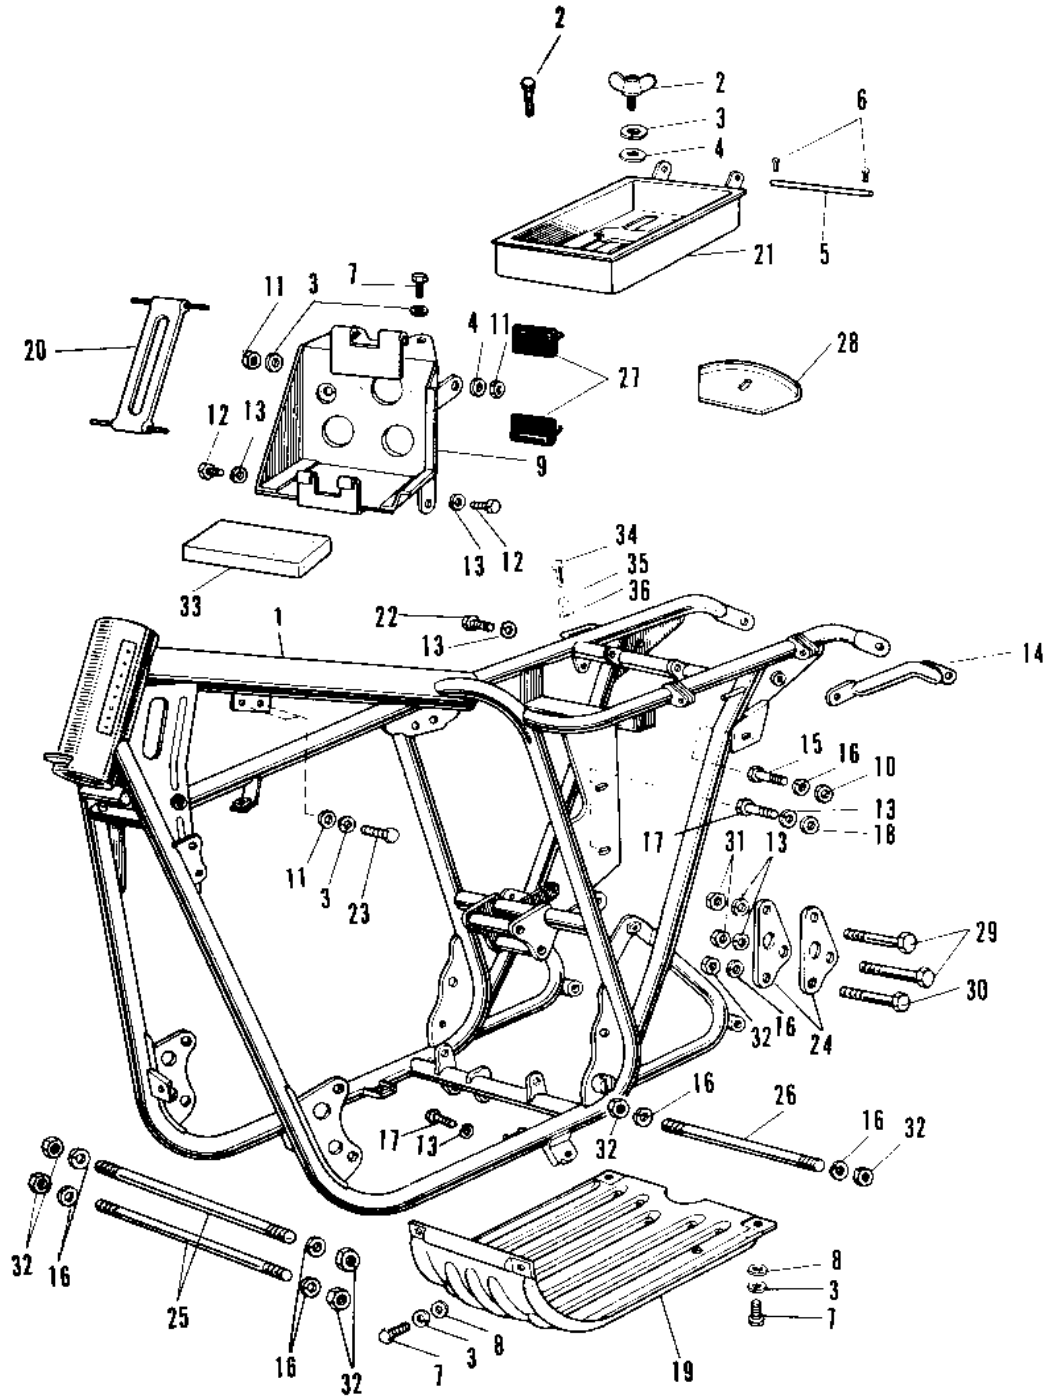

1967 Avenger SS

PARTS DIAGRAM

FRAME A1SS/A7SS

1967 Avenger SS

PARTS LIST

FRAME A1SS/A7SS

ITEM NAME	PART NUMBER	QUANTITY
FRAME (Ref # 1)	32002-007	1
SCREW PAN HEAD 6X12 (Ref # 2)	220B0612	1
WASHER SPRING 6MM (Ref # 3)	461F0600	12
WASHER PLAIN 6MM (Ref # 4)	411B0600	2
PIN OIL TANK FITTING (Ref # 5)	92043-020	1
PIN COTTER 1.6X10 (Ref # 6)	550D1610	2
BOLT-UPSET,6X12 (Ref # 7)	112G0612	2
WASHER PLAIN 6MM (Ref # 8)	410B0600	4
UNAVAILABLE IN PRICE BOOK (Ref # 9)	32097-004	1
WASHER PLAIN 10MM (Ref # 10)	410B1000	1
NUT 6MM (Ref # 11)	311B0600	6
BOLT HEX HEAD 8X16 (Ref # 12)	116B0816	2
WASHER SPRING 8MM (Ref # 13)	461F0800	7
GRIP FRAME (Ref # 14)	32109-004	1
BOLT,HEX HEAD,10X25 (Ref # 15)	113G1025	1
WASHER SPRING 10MM (Ref # 16)	461F1000	8
BOLT-SMALL-UPSET,8X18 (Ref # 17)	115G0818	2
WASHER PLAIN 8MM (Ref # 18)	411B0800	2
GUARD ENGINE (Ref # 19)	55011-005	1
BAND BATTERY (Ref # 20)	92072-015	1
BOX TOOL (Ref # 21)	32098-002	1
BOLT-SMALL-UPSET,8X16 (Ref # 22)	115G0816	1
BOLT-UPSET,6X35 (Ref # 23)	112G0635	4
PLATE ENG REAR HOLDER (Ref # 24)	32030-006	2
BOLT,10X225 (Ref # 25)	92003-181	2
BOLT ENG LOWER MOUNT (Ref # 26)	92091-003	1
SEAT RECTIFIER RUBBER (Ref # 27)	32103-003	2
COVER AIR CLEANER (Ref # 28)	32104-002	1
BOLT FLANGED,8X70 (Ref # 29)	92001-1583	2

1967 Avenger SS

PARTS LIST

FRAME A1SS/A7SS

ITEM NAME	PART NUMBER	QUANTITY
BOLT,FLANGED,10X70 (Ref # 30)	92001-1618	(1
BOLT,FLANGED,10X70 (Ref # 30)	92001-1618	1
NUT,8MM (Ref # 31)	311B0800	2
NUT,10MM (Ref # 32)	314B1000	7
MAT BATTERY (Ref # 33)	32103-006	1
SCREW PAN HEAD 6X10 (Ref # 34)	220B0610	1
WASHER SPRING 6MM (Ref # 35)	461F0600	1
WASHER PLAIN 6MM (Ref # 36)	410B0600	1