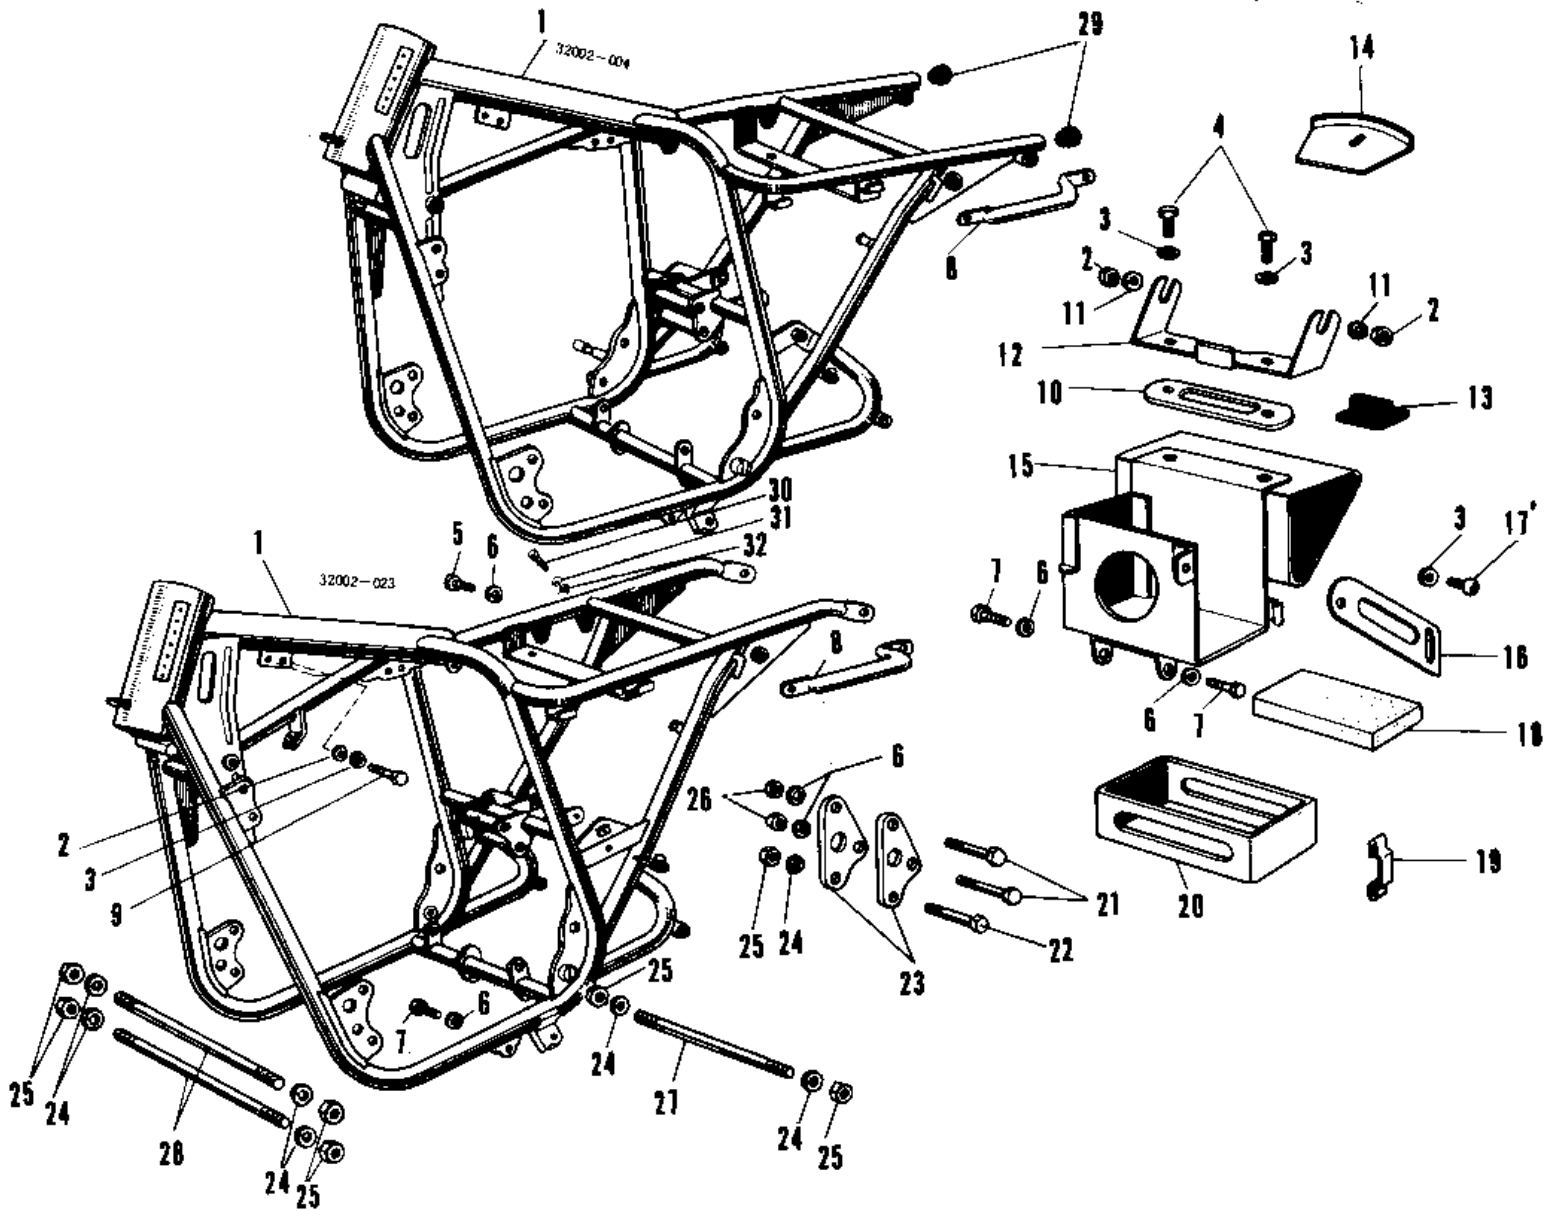

1968 Samurai

PARTS DIAGRAM

FRAME A1/A7