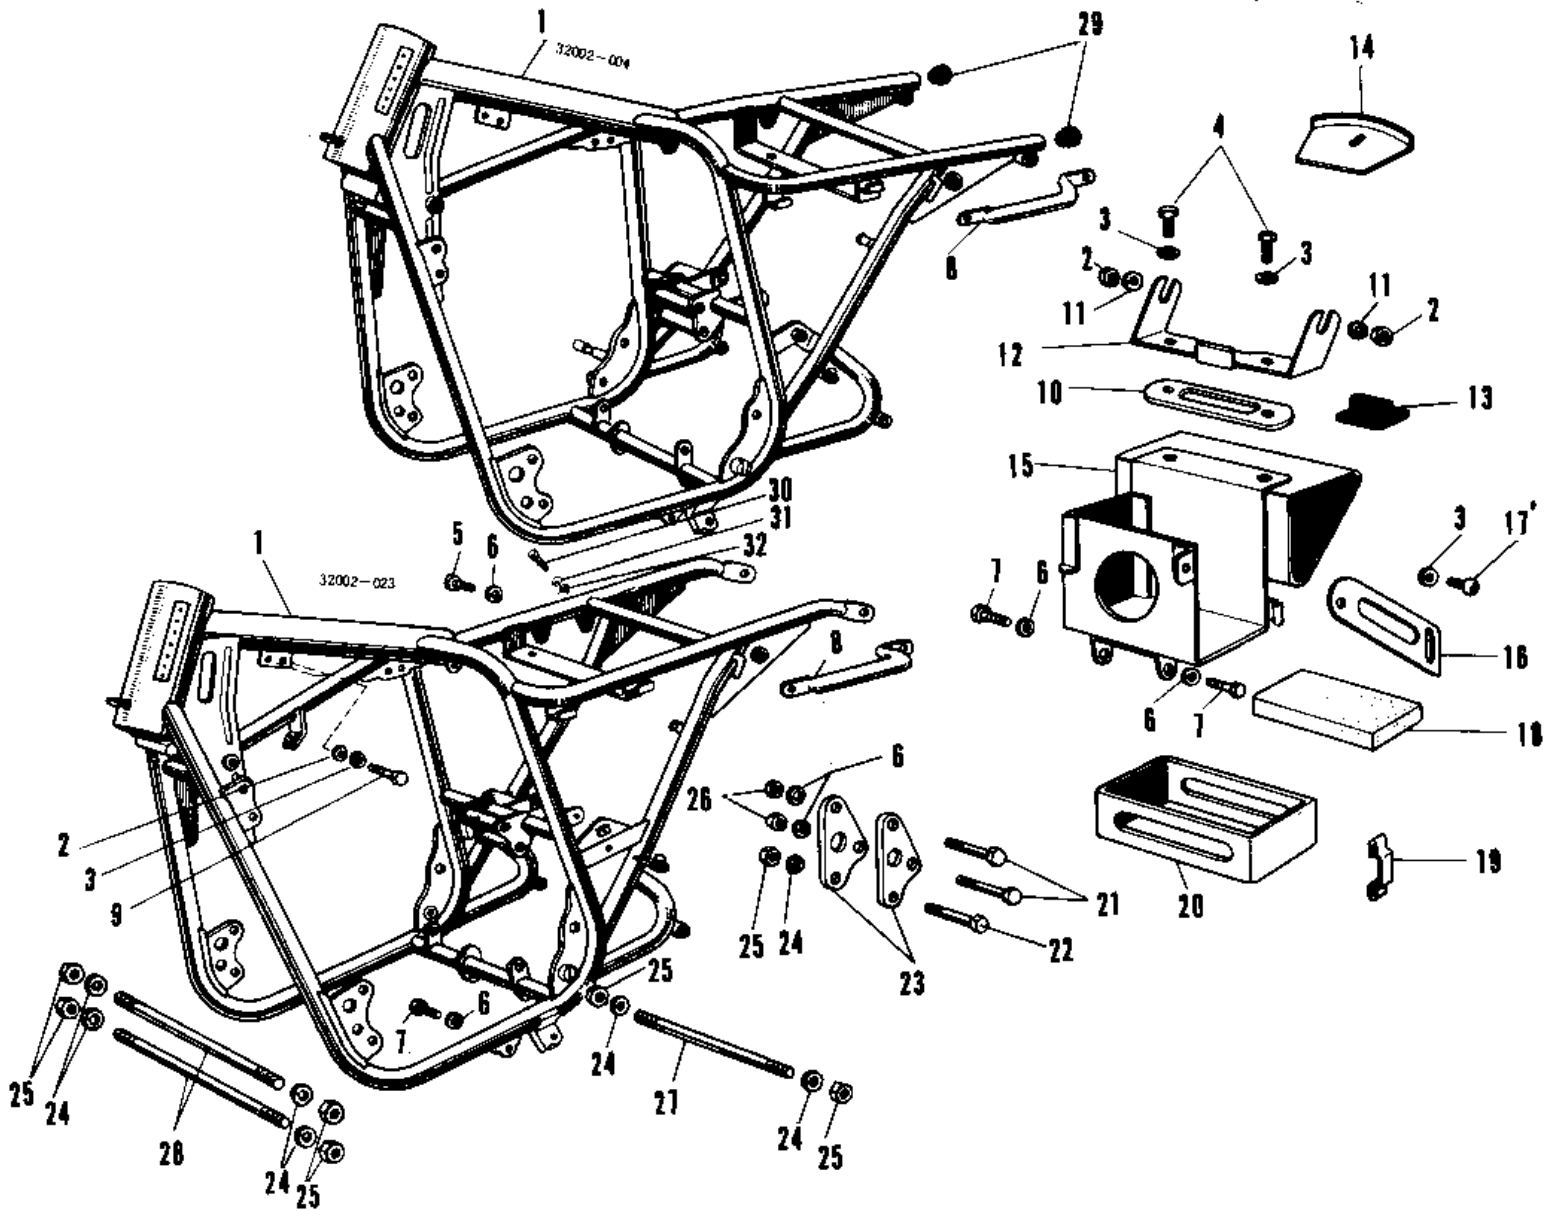

1969 Avenger SS

PARTS DIAGRAM

FRAME A1/A7

1969 Avenger SS

PARTS LIST

FRAME A1/A7

ITEM NAME	PART NUMBER	QUANTITY
FRAME (Ref # 1)	32002-023	NA
NUT 6MM (Ref # 2)	311B0600	6
WASHER SPRING 6MM (Ref # 3)	461F0600	7
BOLT-UPSET,6X16 (Ref # 4)	112G0616	2
BOLT-SMALL-UPSET,8X16 (Ref # 5)	115G0816	1
WASHER SPRING 8MM (Ref # 6)	461F0800	7
BOLT-SMALL-UPSET,8X16 (Ref # 7)	115G0816	4
GRIP FRAM (Ref # 8)	32109-010	1
BOLT-UPSET,6X35 (Ref # 9)	112G0635	4
NUT TOOL BOX SET (Ref # 10)	32100-009	1
WASHER PLAIN 6MM (Ref # 11)	411B0600	2
BRACKET RECTIFIER (Ref # 12)	32095-001	2
SEAT RECTIFIER RUBBER (Ref # 13)	32103-003	1
COVER AIR CLEANER (Ref # 14)	32104-002	1
BOX BATTERY - TOOL (Ref # 15)	32099-001	1
BAND BATTERY (Ref # 16)	32100-005	1
SCREW PAN HEAD 6X16 (Ref # 17)	220B0616	1
MAT BATTERY (Ref # 18)	32103-006	1
RUBBER BATTERY SUPPRT (Ref # 20)	32103-009	1
BOLT FLANGED,8X70 (Ref # 21)	92001-1583	2
BOLT,FLANGED,10X70 (Ref # 22)	92001-1618	(1
BOLT,FLANGED,10X70 (Ref # 22)	92001-1618	1
PLATE ENG REAR HOLDER (Ref # 23)	32030-006	2
WASHER SPRING 10MM (Ref # 24)	461F1000	7
NUT,10MM (Ref # 25)	314B1000	7
NUT,8MM (Ref # 26)	311B0800	2
BOLT ENG LOWER MOUNT (Ref # 27)	92091-003	1
BOLT,10X225 (Ref # 28)	92003-181	2
SCREW PAN HEAD 6X10 (Ref # 30)	220B0610	1