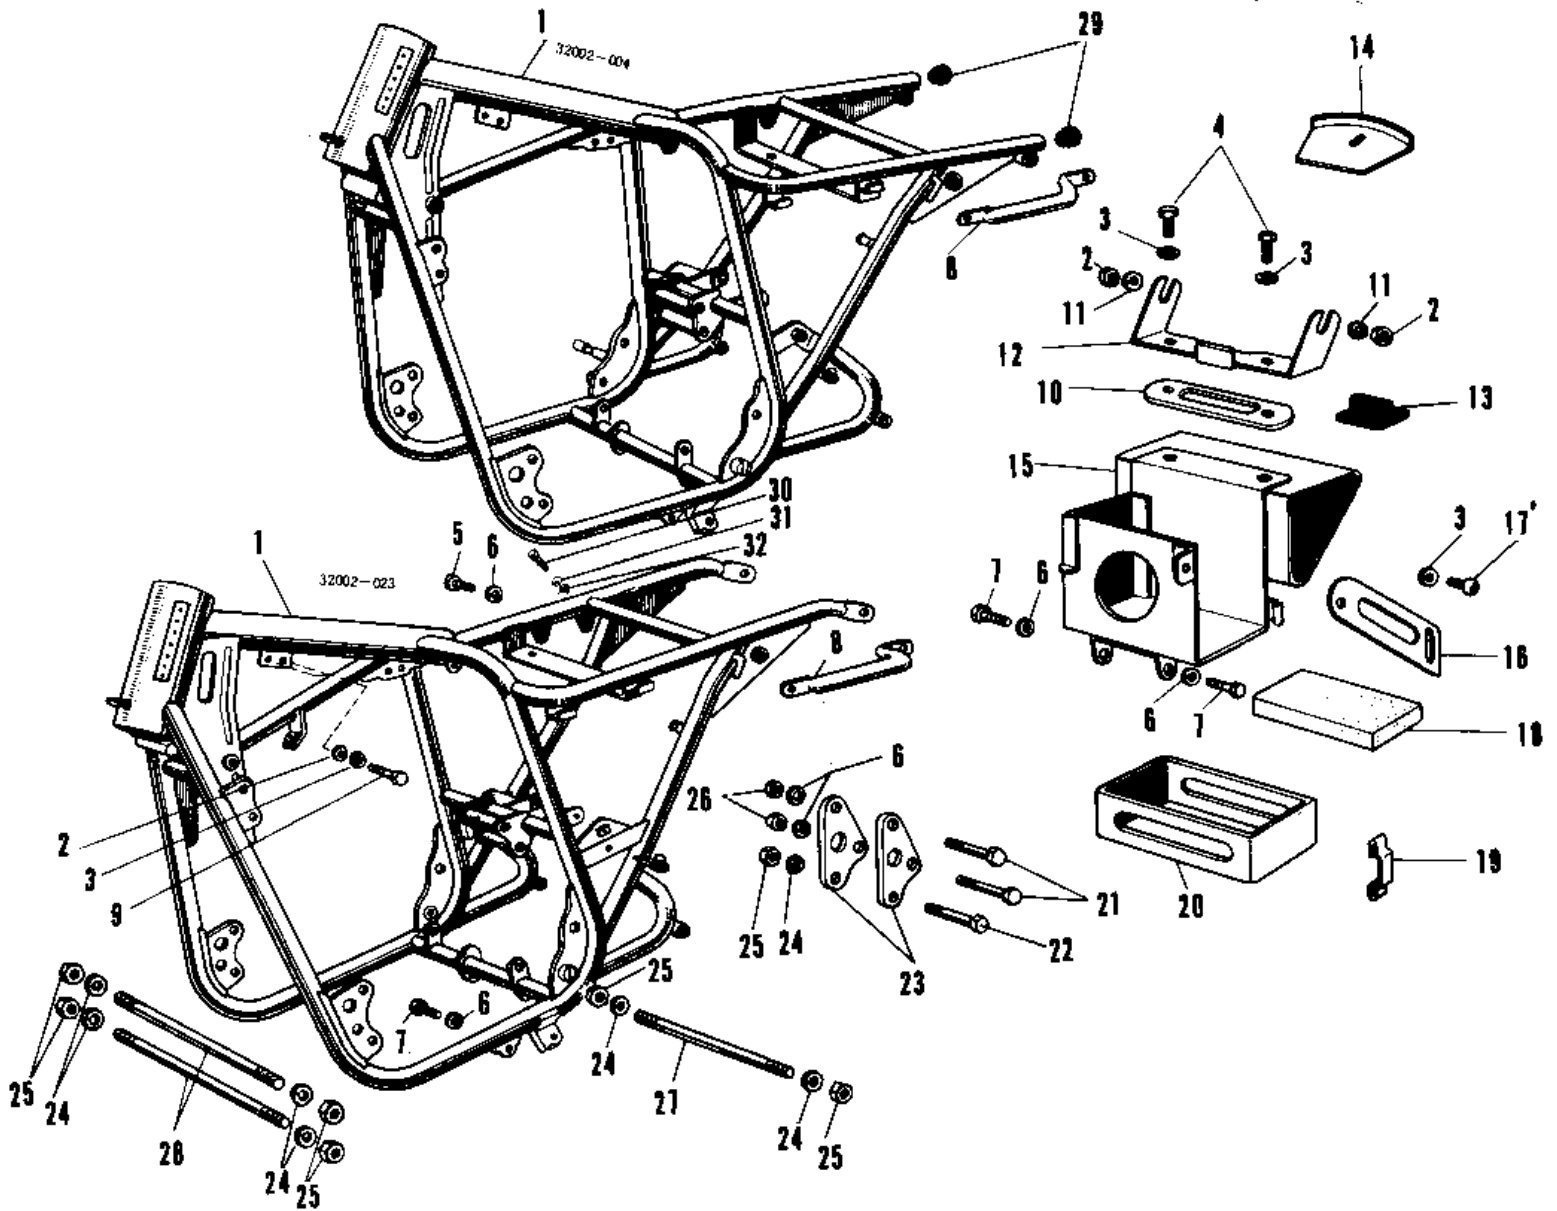

1967 Avenger

PARTS DIAGRAM

FRAME A1/A7

1967 Avenger

PARTS LIST

FRAME A1/A7

ITEM NAME	PART NUMBER	QUANTITY
UNAVAILABLE IN PRICE BOOK (Ref # 1)	32002-004	NA
FRAME (Ref # 1)	32002-023	NA
NUT 6MM (Ref # 2)	311B0600	6
WASHER SPRING 6MM (Ref # 3)	461F0600	7
BOLT-UPSET,6X16 (Ref # 4)	112G0616	2
BOLT-SMALL-UPSET,8X16 (Ref # 5)	115G0816	1
WASHER SPRING 8MM (Ref # 6)	461F0800	7
BOLT-SMALL-UPSET,8X16 (Ref # 7)	115G0816	4
GRIP FRAM (Ref # 8)	32109-010	1
BOLT-UPSET,6X35 (Ref # 9)	112G0635	4
NUT TOOL BOX SET (Ref # 10)	32100-009	1
WASHER PLAIN 6MM (Ref # 11)	411B0600	2
BRACKET RECTIFIER (Ref # 12)	32095-001	2
SEAT RECTIFIER RUBBER (Ref # 13)	32103-003	1
COVER AIR CLEANER (Ref # 14)	32104-002	1
BOX BATTERY - TOOL (Ref # 15)	32099-001	1
BAND BATTERY (Ref # 16)	32100-005	1
SCREW PAN HEAD 6X16 (Ref # 17)	220B0616	1
MAT BATTERY (Ref # 18)	32103-006	1
PROTECTOR BATTERY (Ref # 19)	31082-002	1
RUBBER BATTERY SUPPRT (Ref # 20)	32103-009	1
BOLT FLANGED,8X70 (Ref # 21)	92001-1583	2
BOLT,FLANGED,10X70 (Ref # 22)	92001-1618	(1
BOLT,FLANGED,10X70 (Ref # 22)	92001-1618	1
PLATE ENG REAR HOLDER (Ref # 23)	32030-006	2
WASHER SPRING 10MM (Ref # 24)	461F1000	7
NUT,10MM (Ref # 25)	314B1000	7
NUT,8MM (Ref # 26)	311B0800	2
BOLT ENG LOWER MOUNT (Ref # 27)	92091-003	1

1967 Avenger

PARTS LIST

FRAME A1/A7

Kawasaki

Let the Good Times Roll®

ITEM NAME	PART NUMBER	QUANTITY
BOLT,10X225 (Ref # 28)	92003-181	2
UNAVAILABLE IN PRICE BOOK (Ref # 29)	32112-003	2
SCREW PAN HEAD 6X10 (Ref # 30)	220B0610	1
WASHER SPRING 6MM (Ref # 31)	461F0600	1
WASHER PLAIN 6MM (Ref # 32)	410B0600	1