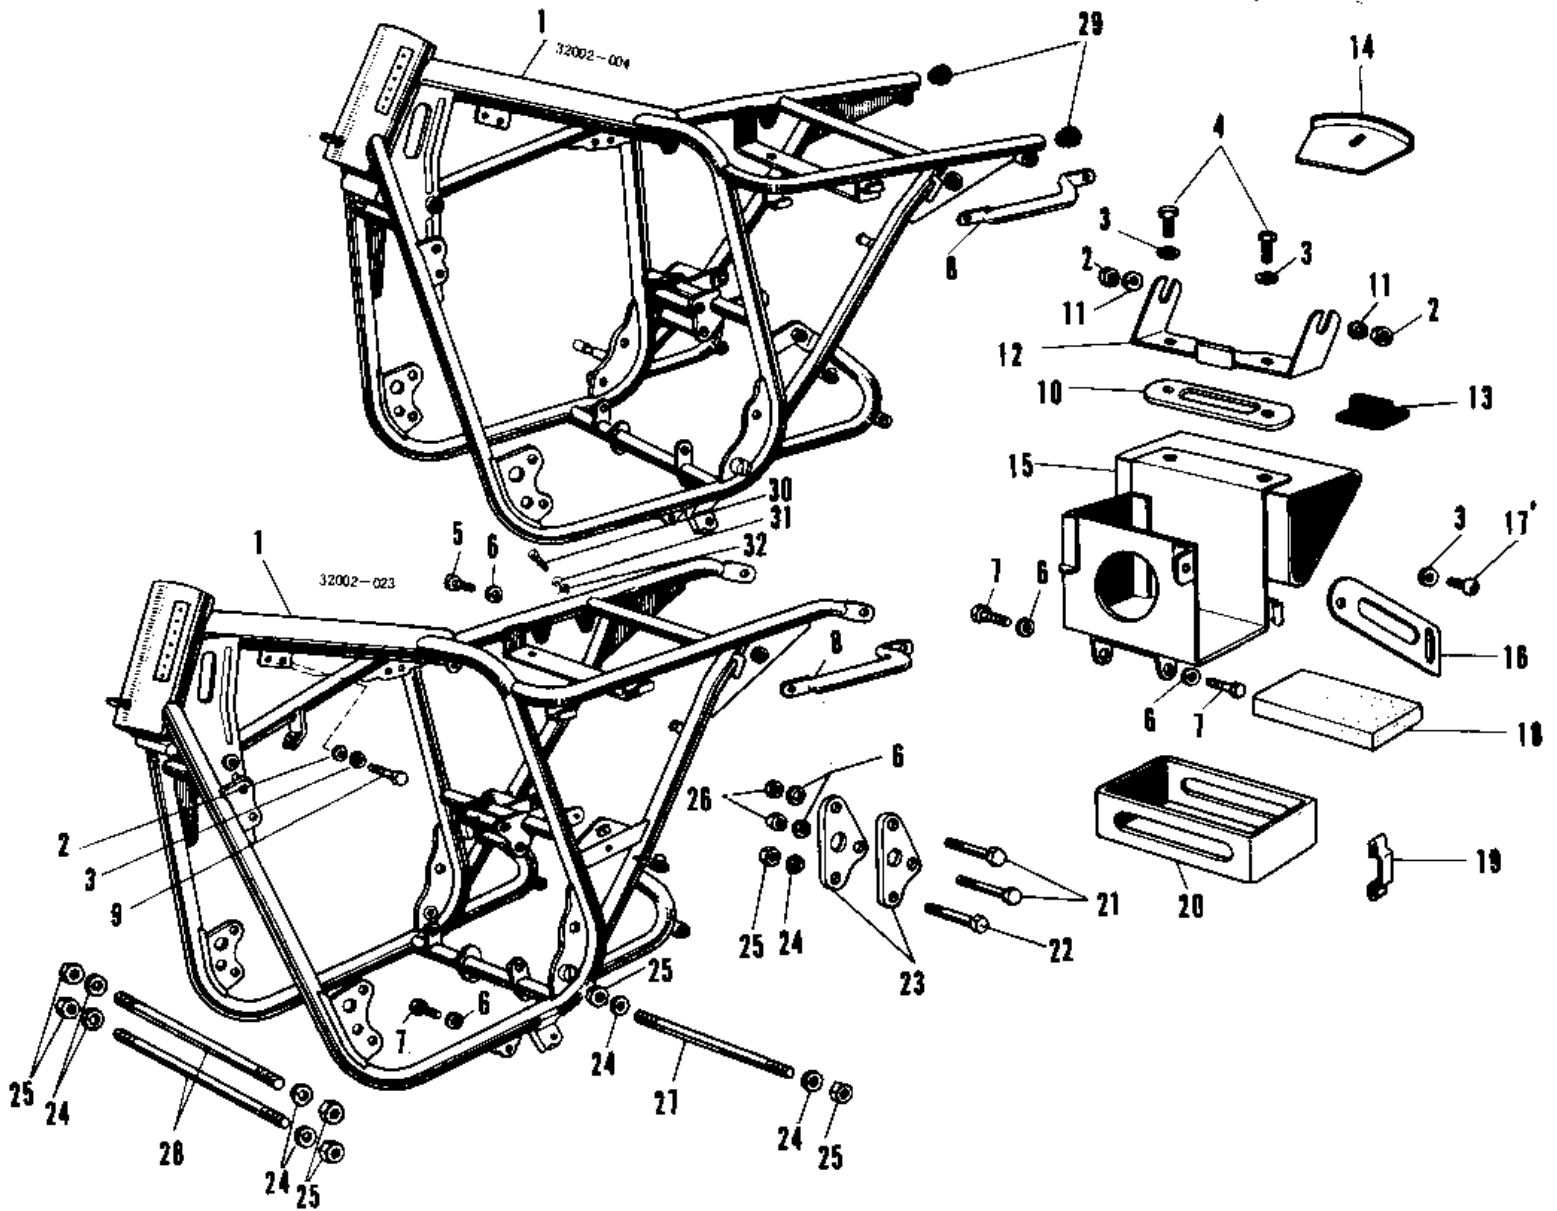

1966 Samurai

PARTS DIAGRAM

FRAME A1/A7

1966 Samurai

PARTS LIST

FRAME A1/A7

ITEM NAME	PART NUMBER	QUANTITY
UNAVAILABLE IN PRICE BOOK (Ref # 1)	32002-004	NA
FRAME (Ref # 1)	32002-023	NA
NUT 6MM (Ref # 2)	311B0600	6
WASHER SPRING 6MM (Ref # 3)	461F0600	7
BOLT-UPSET,6X16 (Ref # 4)	112G0616	2
BOLT-SMALL-UPSET,8X16 (Ref # 5)	115G0816	1
WASHER SPRING 8MM (Ref # 6)	461F0800	7
BOLT-SMALL-UPSET,8X16 (Ref # 7)	115G0816	4
GRIP FRAM (Ref # 8)	32109-010	1
BOLT-UPSET,6X35 (Ref # 9)	112G0635	4
NUT TOOL BOX SET (Ref # 10)	32100-009	1
WASHER PLAIN 6MM (Ref # 11)	411B0600	2
BRACKET RECTIFIER (Ref # 12)	32095-001	2
SEAT RECTIFIER RUBBER (Ref # 13)	32103-003	1
COVER AIR CLEANER (Ref # 14)	32104-002	1
BOX BATTERY - TOOL (Ref # 15)	32099-001	1
BAND BATTERY (Ref # 16)	32100-005	1
SCREW PAN HEAD 6X16 (Ref # 17)	220B0616	1
MAT BATTERY (Ref # 18)	32103-006	1
PROTECTOR BATTERY (Ref # 19)	31082-002	1
RUBBER BATTERY SUPPRT (Ref # 20)	32103-009	1
BOLT FLANGED,8X70 (Ref # 21)	92001-1583	2
BOLT,FLANGED,10X70 (Ref # 22)	92001-1618	(1
BOLT,FLANGED,10X70 (Ref # 22)	92001-1618	1
PLATE ENG REAR HOLDER (Ref # 23)	32030-006	2
WASHER SPRING 10MM (Ref # 24)	461F1000	7
NUT,10MM (Ref # 25)	314B1000	7
NUT,8MM (Ref # 26)	311B0800	2
BOLT ENG LOWER MOUNT (Ref # 27)	92091-003	1

1966 Samurai

PARTS LIST

FRAME A1/A7

Kawasaki

Let the Good Times Roll®

ITEM NAME	PART NUMBER	QUANTITY
BOLT,10X225 (Ref # 28)	92003-181	2
UNAVAILABLE IN PRICE BOOK (Ref # 29)	32112-003	2
SCREW PAN HEAD 6X10 (Ref # 30)	220B0610	1
WASHER SPRING 6MM (Ref # 31)	461F0600	1
WASHER PLAIN 6MM (Ref # 32)	410B0600	1