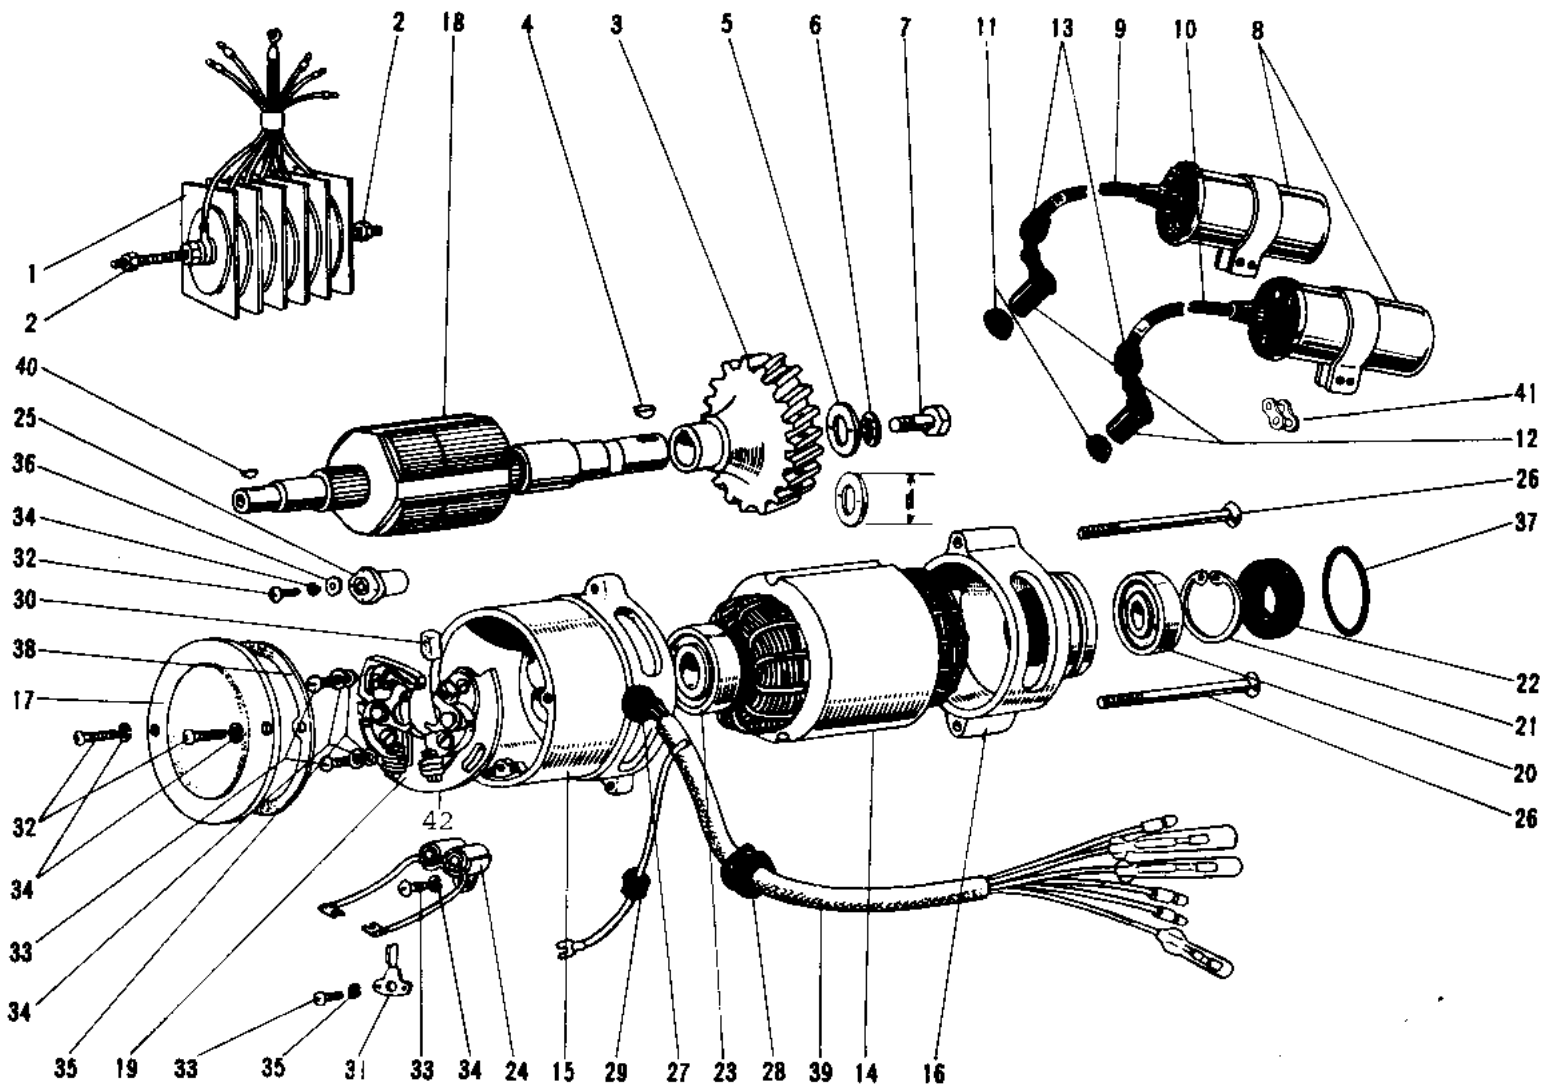

1967 Avenger

PARTS DIAGRAM

IGNITION/GENERATOR A1