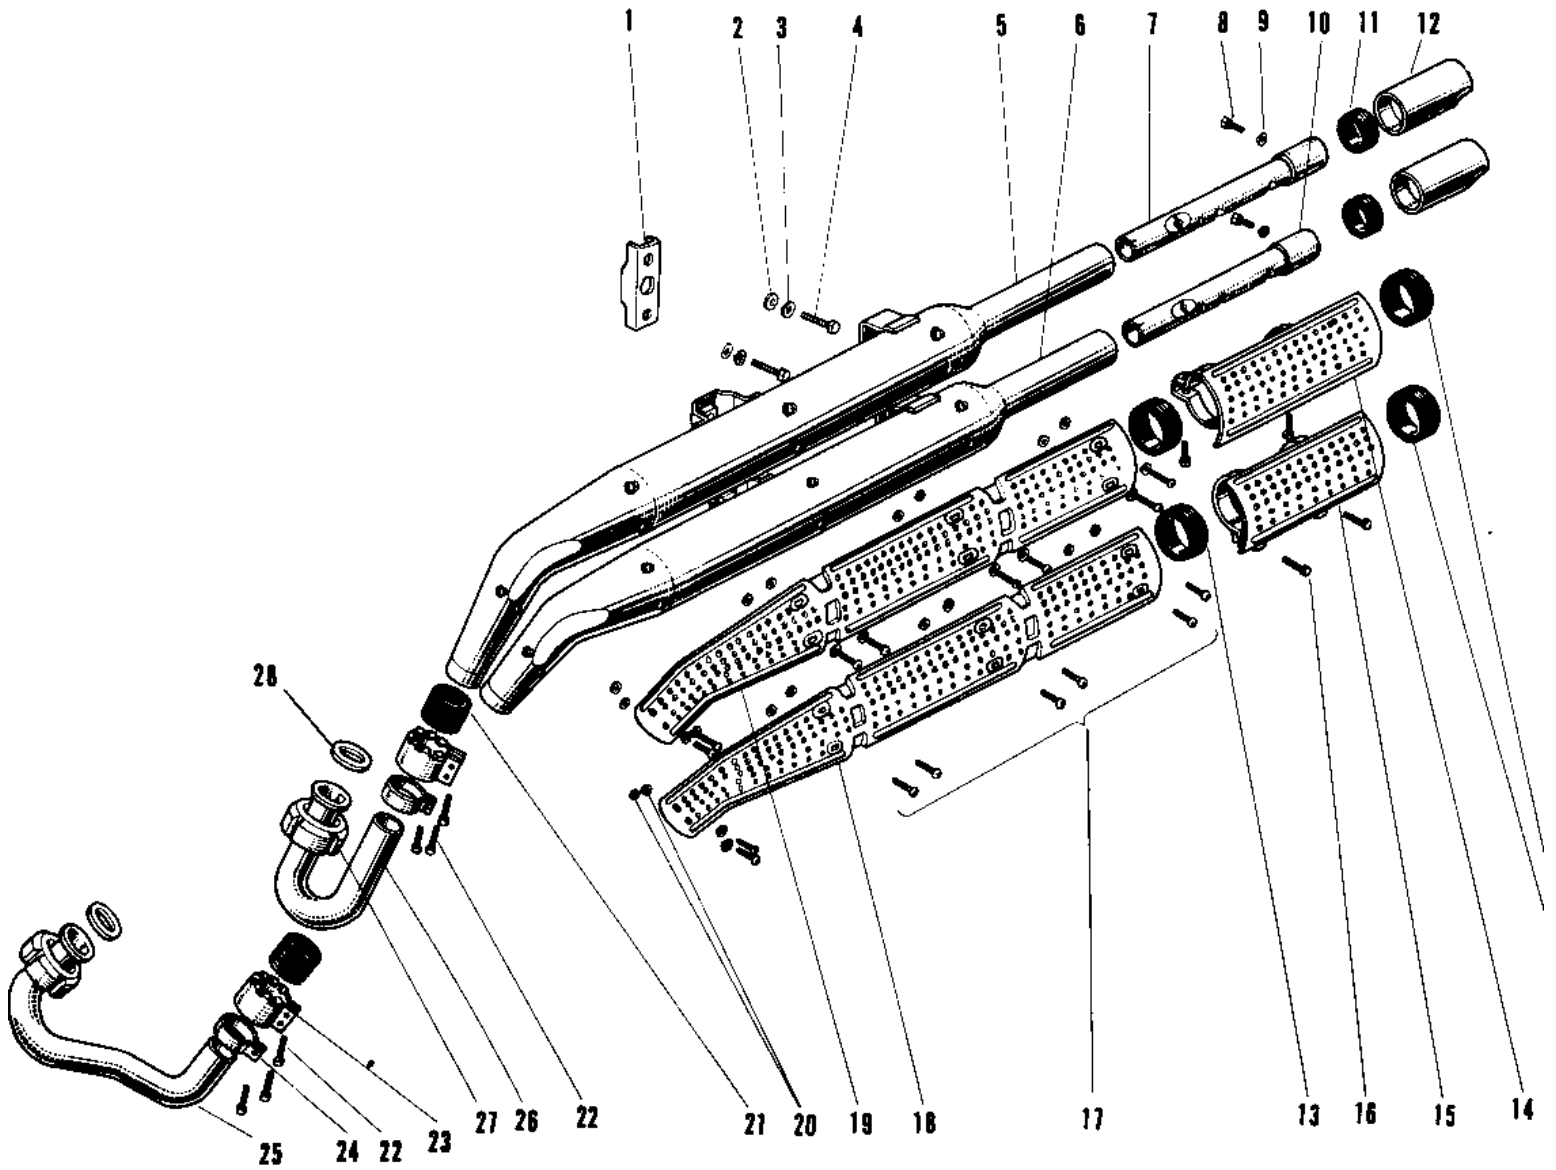

1966 Samurai

PARTS DIAGRAM

MUFFLER A1SS SEPARATE TYPE

1966 Samurai

PARTS LIST

MUFFLER A1SS SEPARATE TYPE

Kawasaki

Let the Good Times Roll®

ITEM NAME

PART NUMBER

QUANTITY
