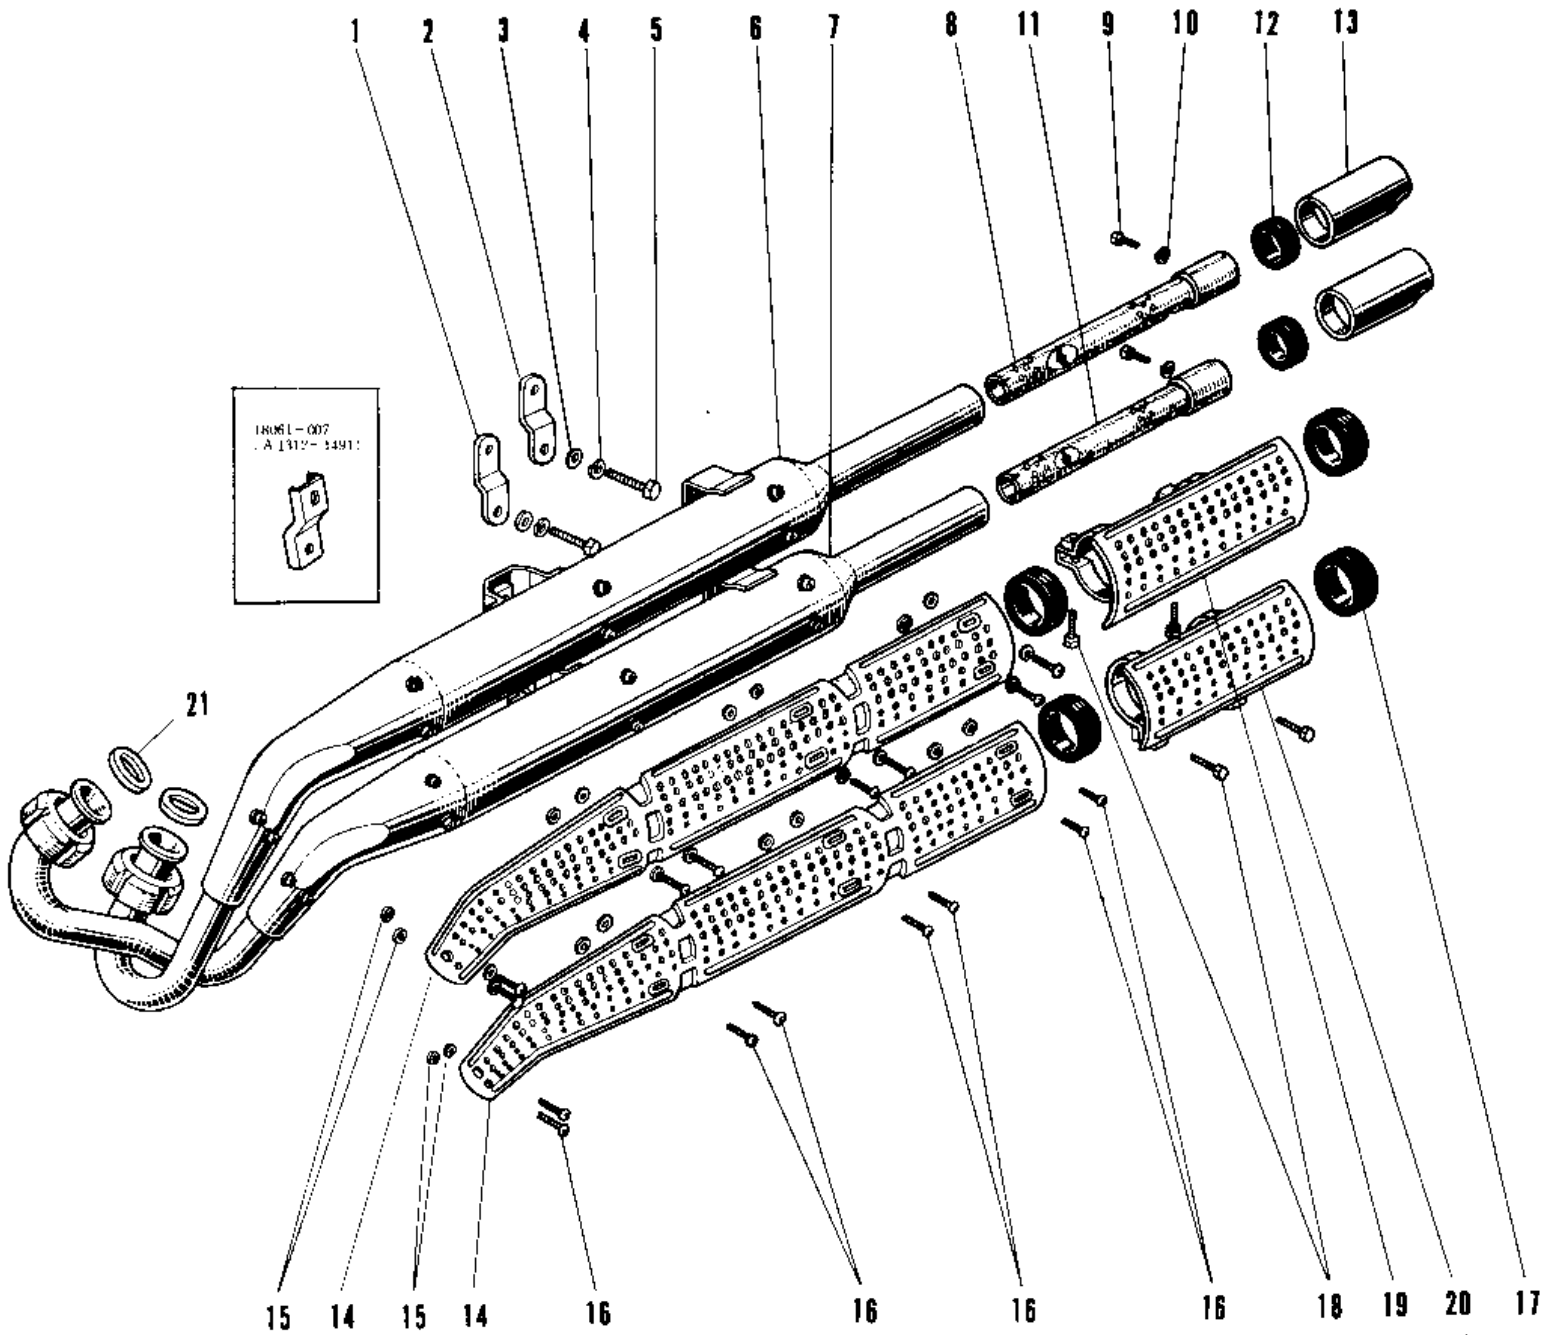

# 1968 Avenger SS

## PARTS LIST

MUFFLER A1SS UNIT TYPE.

ITEM NAME	PART NUMBER	QUANTITY
BRACKET LOWER MUFFLER (Ref # 1)	18061-008	1
BRACKET UPPER MUFFLER (Ref # 2)	18061-007	1
WASHER PLAIN 8MM (Ref # 3)	410B0800	2
WASHER SPRING 8MM (Ref # 4)	461F0800	2
BOLT,8X20 (Ref # 5)	115G0820	2
MUFFLER ASSY UPPER (Ref # 6,8~10)	18002-021	1
MUFFLER ASSY LOWER (Ref # 7,9~11)	18003-003	1
BAFFLE TUBE UPPER (Ref # 8)	18033-016	1
BOLT-UPSET,6X12 (Ref # 9)	112G0612	2
WASHER SPRING 6MM (Ref # 10)	461F0600	2
BAFFLE TUBE LOWER (Ref # 11)	18033-017	1
RUBBER SEAL (Ref # 12)	18068-003	2
TAIL PIECE (Ref # 13)	18048-004	2
COVER MUFFLER UPPER (Ref # 14)	18057-009	2
INSULATOR HEAT (Ref # 15)	92065-024	16
INSULATOR (Ref # 15)	18065-006	16
SCREW PAN HEAD 6X8 (Ref # 16)	220E0608	16
BAND RUBBER 40MM (Ref # 17)	92072-025	4
SCREW PAN HEAD 6X16 (Ref # 18)	220B0616	4
COVER UPPER TAIL PIPE (Ref # 19)	18057-017	1
COVER LOWER TAIL PIPE (Ref # 20)	18057-018	1
GASKET EXHAUST PIPE (Ref # 21)	18067-008	2