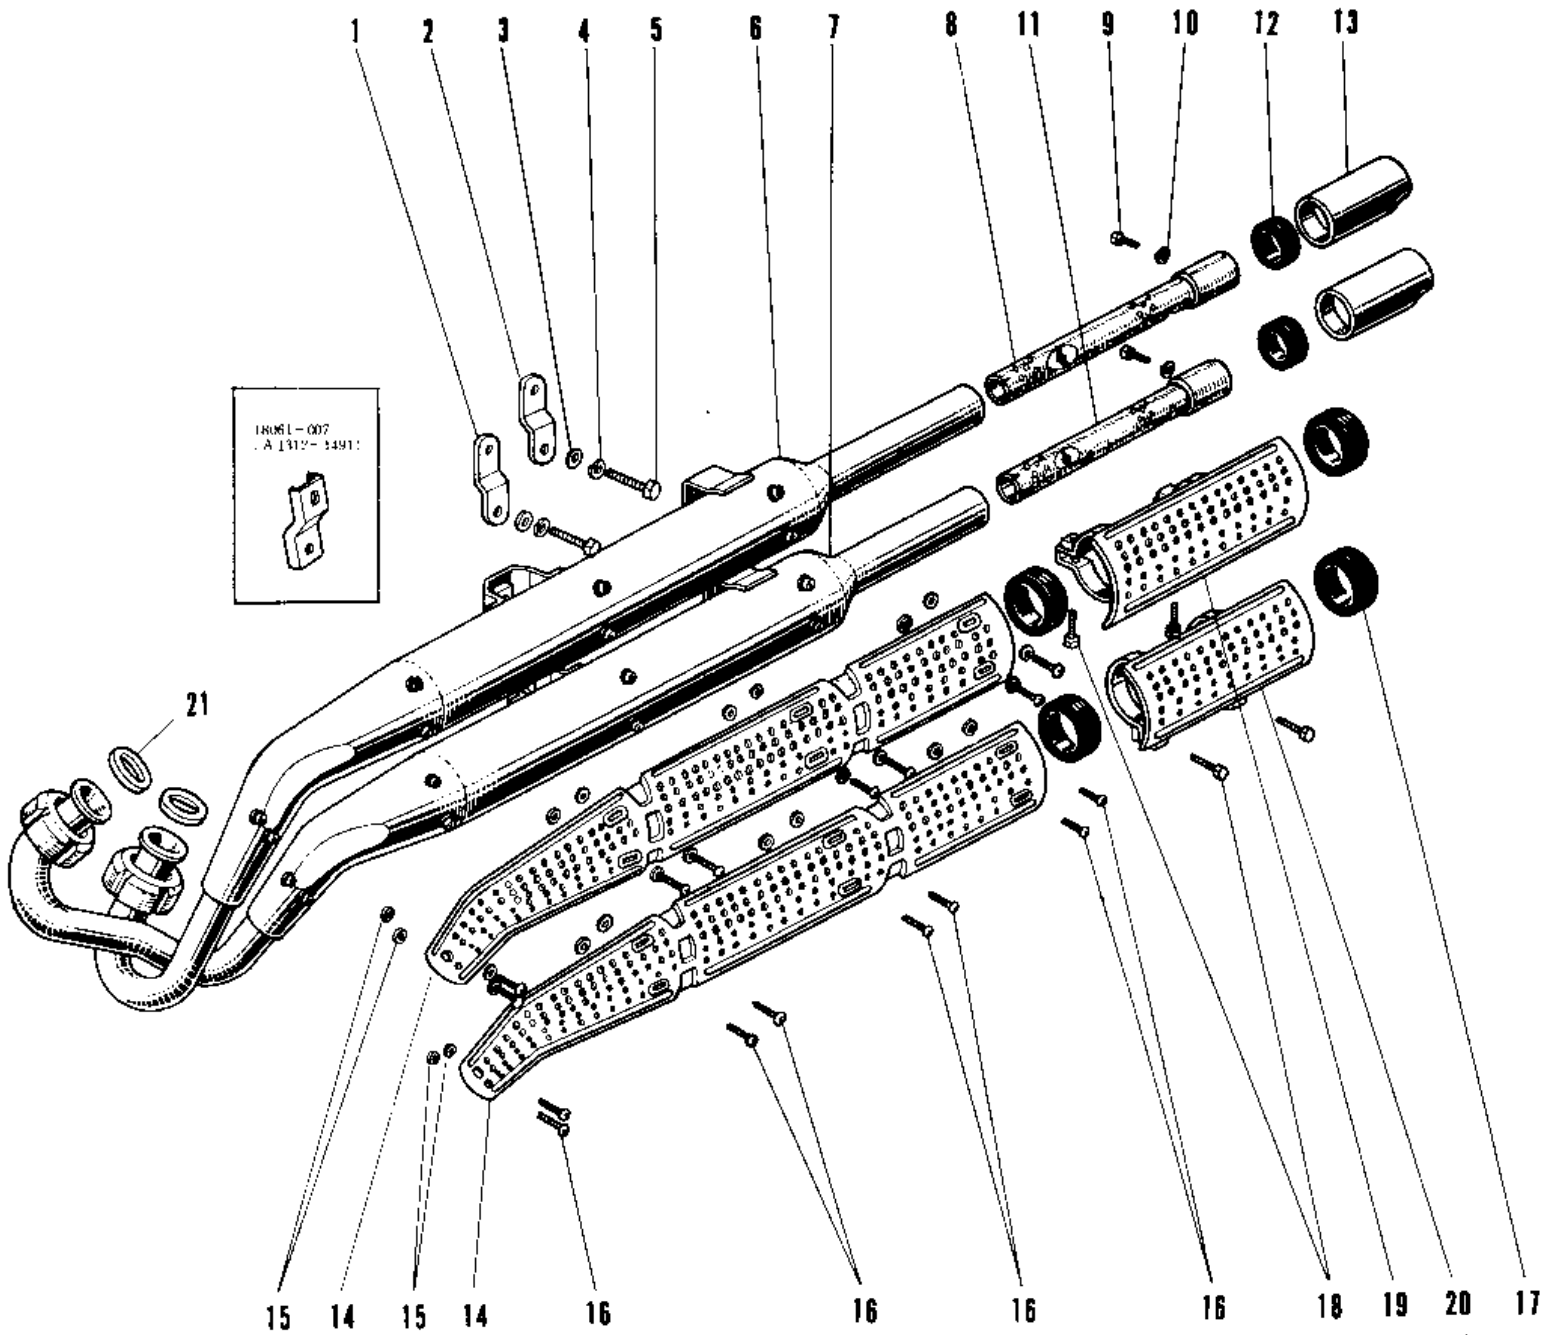

1969 Avenger

PARTS DIAGRAM

MUFFLER A1SS UNIT TYPE.

1969 Avenger

PARTS LIST

MUFFLER A1SS UNIT TYPE.

ITEM NAME	PART NUMBER	QUANTITY
BRACKET LOWER MUFFLER (Ref # 1)	18061-008	1
BRACKET UPPER MUFFLER (Ref # 2)	18061-007	1
WASHER PLAIN 8MM (Ref # 3)	410B0800	2
WASHER SPRING 8MM (Ref # 4)	461F0800	2
BOLT,8X20 (Ref # 5)	115G0820	2
MUFFLER ASSY UPPER (Ref # 6,8~10)	18002-021	1
MUFFLER ASSY LOWER (Ref # 7,9~11)	18003-003	1
BAFFLE TUBE UPPER (Ref # 8)	18033-016	1
BOLT-UPSET,6X12 (Ref # 9)	112G0612	2
WASHER SPRING 6MM (Ref # 10)	461F0600	2
BAFFLE TUBE LOWER (Ref # 11)	18033-017	1
RUBBER SEAL (Ref # 12)	18068-003	2
TAIL PIECE (Ref # 13)	18048-004	2
COVER MUFFLER UPPER (Ref # 14)	18057-009	2
INSULATOR HEAT (Ref # 15)	92065-024	16
INSULATOR (Ref # 15)	18065-006	16
SCREW PAN HEAD 6X8 (Ref # 16)	220E0608	16
BAND RUBBER 40MM (Ref # 17)	92072-025	4
SCREW PAN HEAD 6X16 (Ref # 18)	220B0616	4
COVER UPPER TAIL PIPE (Ref # 19)	18057-017	1
COVER LOWER TAIL PIPE (Ref # 20)	18057-018	1
GASKET EXHAUST PIPE (Ref # 21)	18067-008	2