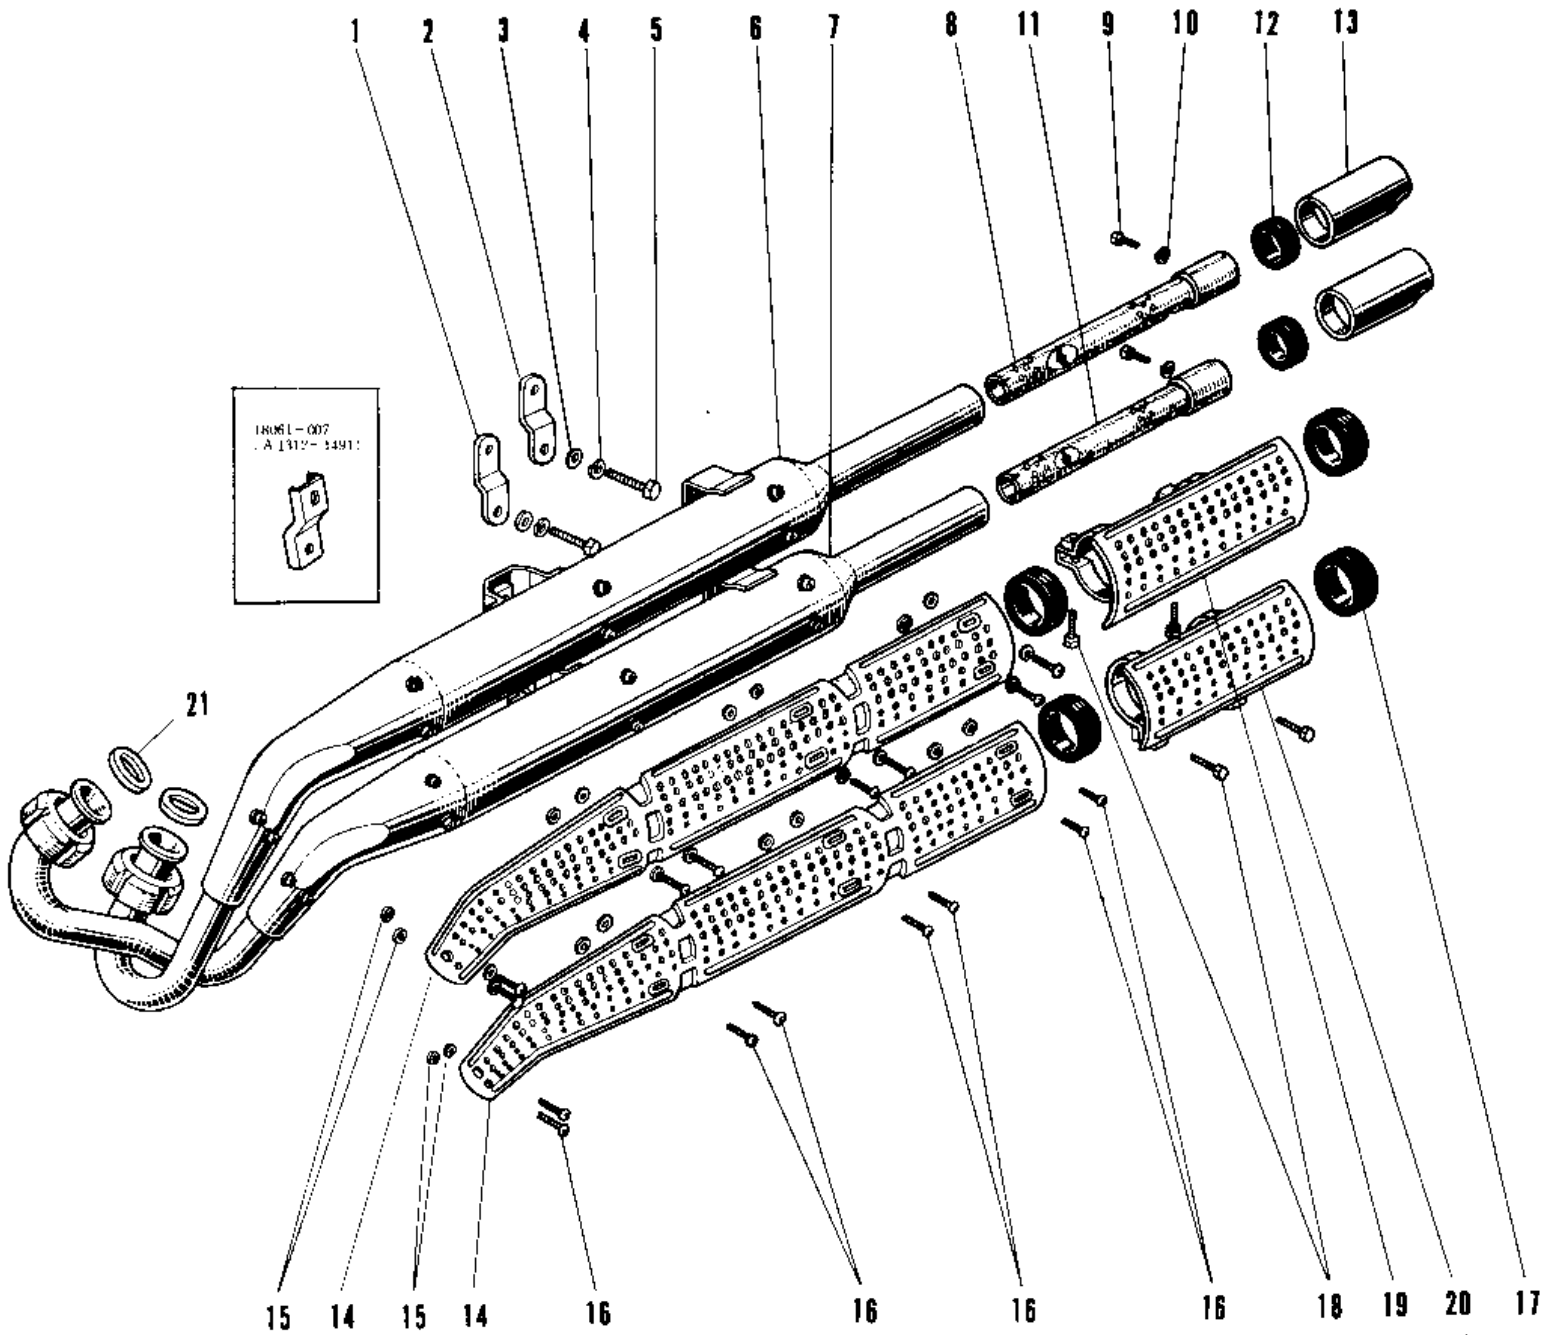

1967 Avenger

PARTS DIAGRAM

MUFFLER A1SS UNIT TYPE.

1967 Avenger

PARTS LIST

MUFFLER A1SS UNIT TYPE.

ITEM NAME	PART NUMBER	QUANTITY
BRACKET LOWER MUFFLER (Ref # 1)	18061-008	1
BRACKET UPPER MUFFLER (Ref # 2)	18061-007	1
WASHER PLAIN 8MM (Ref # 3)	410B0800	2
WASHER SPRING 8MM (Ref # 4)	461F0800	2
BOLT,8X20 (Ref # 5)	115G0820	2
MUFFLER ASSY UPPER (Ref # 6,8~10)	18002-021	1
MUFFLER ASSY LOWER (Ref # 7,9~11)	18003-003	1
BAFFLE TUBE UPPER (Ref # 8)	18033-016	1
BOLT-UPSET,6X12 (Ref # 9)	112G0612	2
WASHER SPRING 6MM (Ref # 10)	461F0600	2
BAFFLE TUBE LOWER (Ref # 11)	18033-017	1
RUBBER SEAL (Ref # 12)	18068-003	2
TAIL PIECE (Ref # 13)	18048-004	2
COVER MUFFLER UPPER (Ref # 14)	18057-009	2
INSULATOR HEAT (Ref # 15)	92065-024	16
INSULATOR (Ref # 15)	18065-006	16
SCREW PAN HEAD 6X8 (Ref # 16)	220E0608	16
BAND RUBBER 40MM (Ref # 17)	92072-025	4
SCREW PAN HEAD 6X16 (Ref # 18)	220B0616	4
COVER UPPER TAIL PIPE (Ref # 19)	18057-017	1
COVER LOWER TAIL PIPE (Ref # 20)	18057-018	1
GASKET EXHAUST PIPE (Ref # 21)	18067-008	2