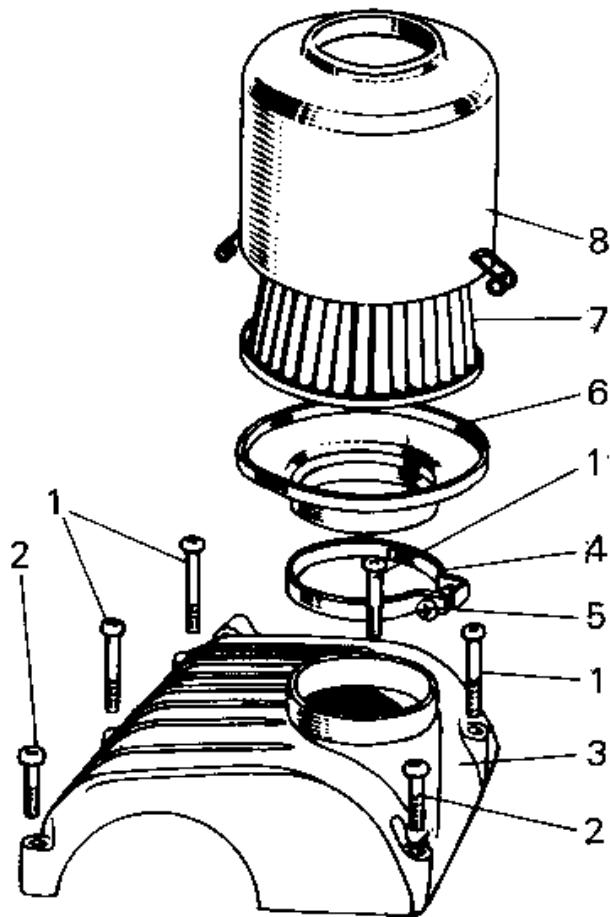

1968 Samurai

PARTS DIAGRAM

AIR CLEANER

Ident. Letter "U"

11010-027
(A7010-1310)

1968 Samurai

PARTS LIST

AIR CLEANER

Kawasaki

Let the Good Times Roll®

| ITEM NAME | PART NUMBER | QUANTITY |
|-------------------------------|-------------|----------|
| SCREW PAN HEAD 6X50 (Ref # 1) | 220B0650 | 17 |
| SCREW PAN HEAD 6X40 (Ref # 2) | 220B0640 | 10 |
| AIR CLEANER ASSY (Ref # 4-8) | 11010-027 | 1 |
| CLAMP AIR CLEANER (Ref # 4) | 92037-018 | 1 |
| SCREW PAN HEAD 6X25 (Ref # 5) | 220B0625 | 5 |
| CAP AIR CLEANER (Ref # 6) | 11012-006 | 1 |
| ELEMENT,AIR CLNR (Ref # 7) | 11013-013 | 1 |
| AIR CLEANER ASSY (Ref # 8) | 11010-027 | 1 |