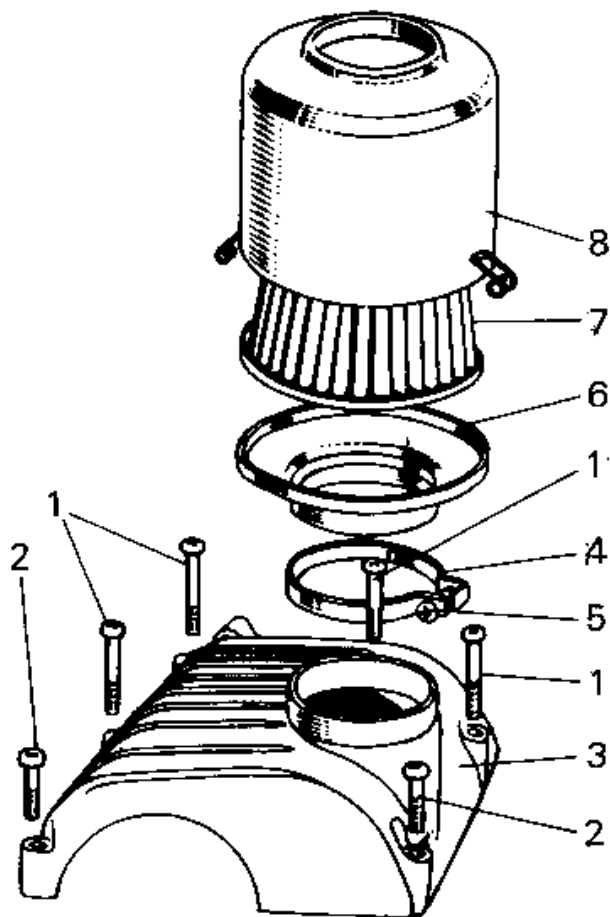

1968 Avenger SS

PARTS DIAGRAM

AIR CLEANER

11010-027
(A7010-1310)

1968 Avenger SS

PARTS LIST

AIR CLEANER

ITEM NAME	PART NUMBER	QUANTITY
SCREW PAN HEAD 6X50 (Ref # 1)	220B0650	17
SCREW PAN HEAD 6X40 (Ref # 2)	220B0640	10
AIR CLEANER ASSY (Ref # 4-8)	11010-027	1
CLAMP AIR CLEANER (Ref # 4)	92037-018	1
SCREW PAN HEAD 6X25 (Ref # 5)	220B0625	5
CAP AIR CLEANER (Ref # 6)	11012-006	1
ELEMENT,AIR CLNR (Ref # 7)	11013-013	1
AIR CLEANER ASSY (Ref # 8)	11010-027	1