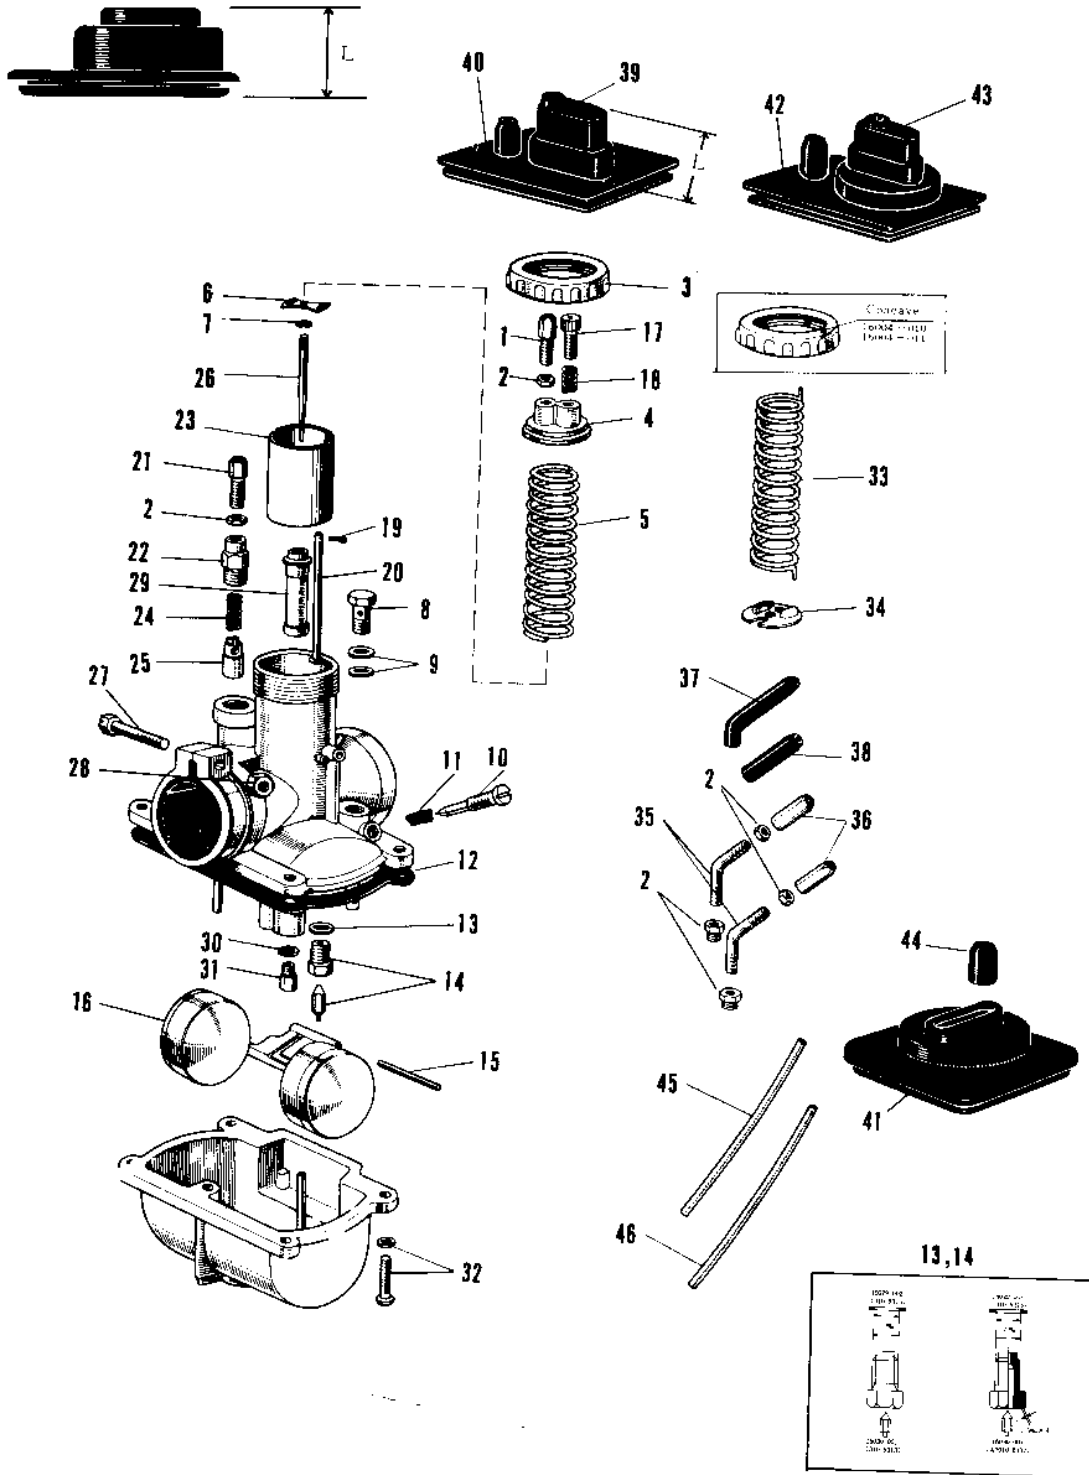

1969 Avenger

PARTS DIAGRAM

CARBURETOR VM22SC, VM26SC