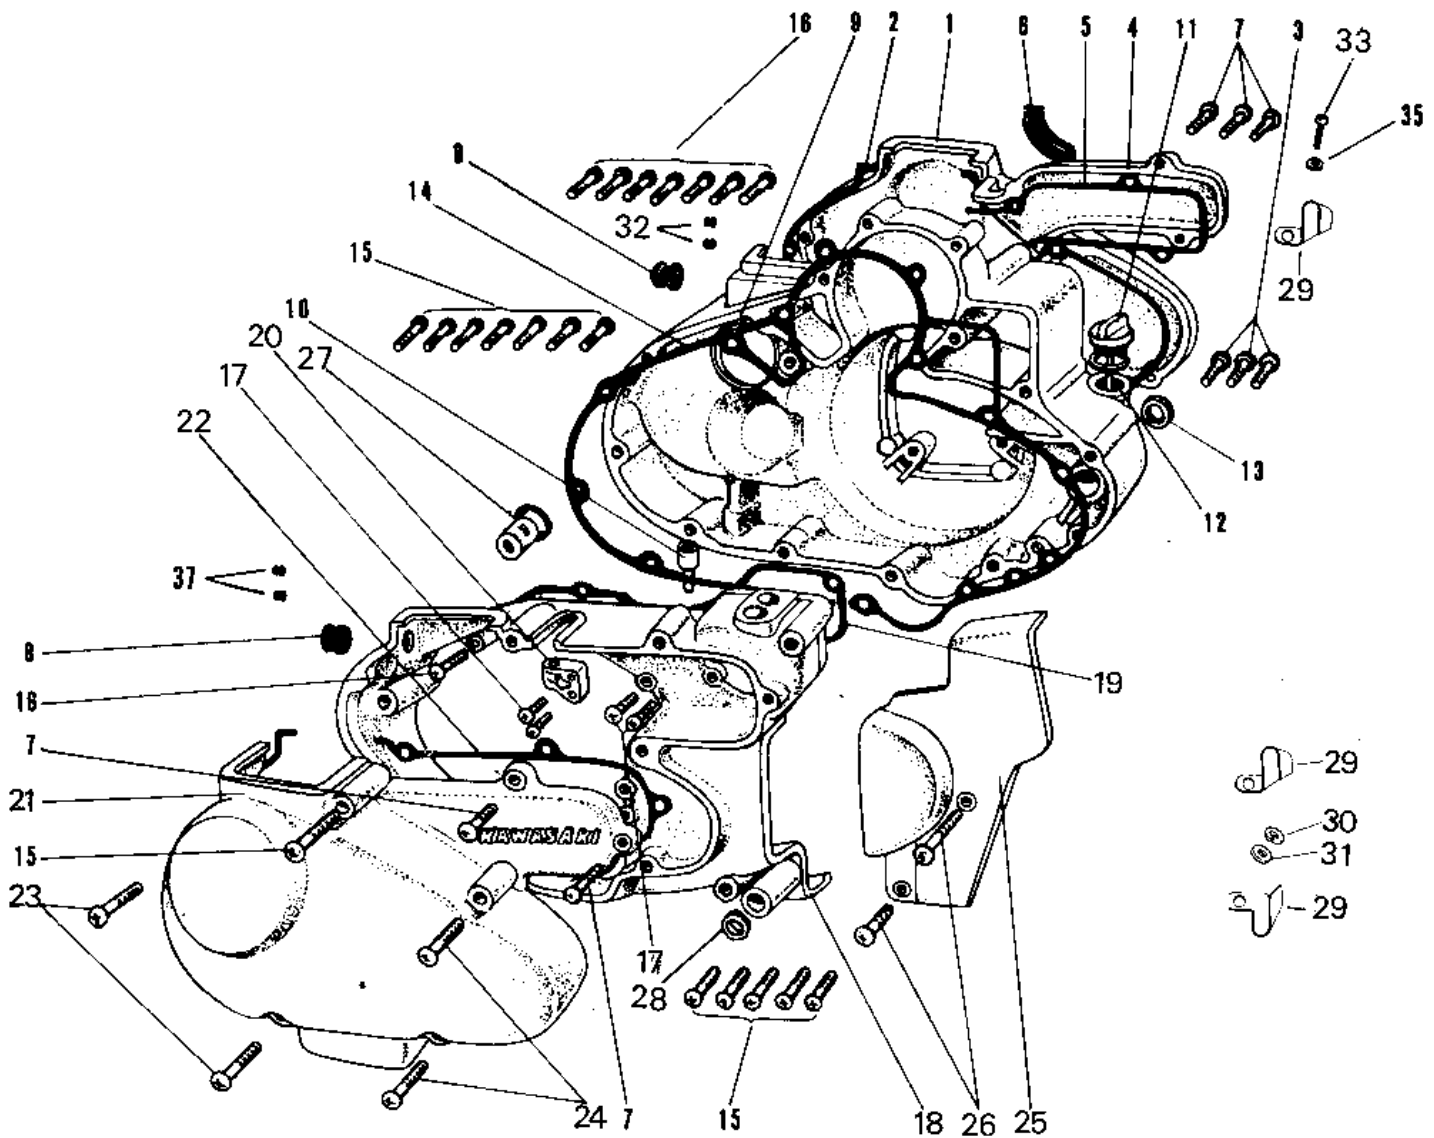

1967 Avenger

PARTS DIAGRAM ENGINE COVERS

1967 Avenger

PARTS LIST ENGINE COVERS

ITEM NAME	PART NUMBER	QUANTITY
COVER R.H CARBURETOR (Ref # 1)	14030-007	1
GASKET R.H CARB COVER (Ref # 2)	14047-004	1
SCREW OVL CNTSNK 6X25 (Ref # 3)	222B0625	3
CAP R.H ENGINE COVER (Ref # 4)	14034-001	1
GASKET R.H COV CAP A (Ref # 5)	14046-010	1
GSKT RH ENG COV CAP B (Ref # 6)	14016-011	1
SCREW PAN HEAD 6X20 (Ref # 7)	220B0620	5
CAP CARB MOUNT HOLE (Ref # 8)	14039-001	2
COVER R.H ENGINE (Ref # 9)	14032-023	1
PIPE FUEL OVERFLOW (Ref # 10)	16116-001	1
PLUG OIL FILLER (Ref # 11)	16115-002	1
"O" RING,20MM (Ref # 12)	670B2020	1
OIL SEAL TB16267 (Ref # 13)	92051-003	1
GASKET R.H ENGINE COV (Ref # 14)	14046-008	1
SCREW PAN HEAD 6X50 (Ref # 15)	220B0650	17
SCREW PAN HEAD 6X40 (Ref # 16)	220B0640	10
SCREW PAN HEAD 6X25 (Ref # 17)	220B0625	5
COVER L.H ENGINE (Ref # 18)	14031-029	1
GASKET L.H ENGINE COV (Ref # 19)	14045-002	1
GUIDE OIL PUMP CABLE (Ref # 20)	14044-004	1
COVER L.H CARBURETOR (Ref # 21)	14030-010	1
GASKET L.H CARB COVER (Ref # 22)	14047-006	1
SCREW OVL CNTSNK 6X50 (Ref # 23)	222B0650	2
SCREW OVL CNTSNK 6X40 (Ref # 24)	222B0640	2
COVER DRIVE CHAIN FR (Ref # 25)	14026-001	1
SCREW PAN HEAD 6X70 (Ref # 26)	220B0670	2
DRAIN AIR (Ref # 27)	16116-003	2
OIL SEAL SB12205 (Ref # 28)	92049-004	1
GUIDE OVERFLOW PIPE (Ref # 29)	16068-001	3

1967 Avenger

PARTS LIST ENGINE COVERS

ITEM NAME	PART NUMBER	QUANTITY
WASHER PLAIN 6MM (Ref # 30)	410B0600	3
PLUG RUBBER (Ref # 32)	92074-016	2
SCREW OVL CNTSNK 6X20 (Ref # 33)	222B0620	1