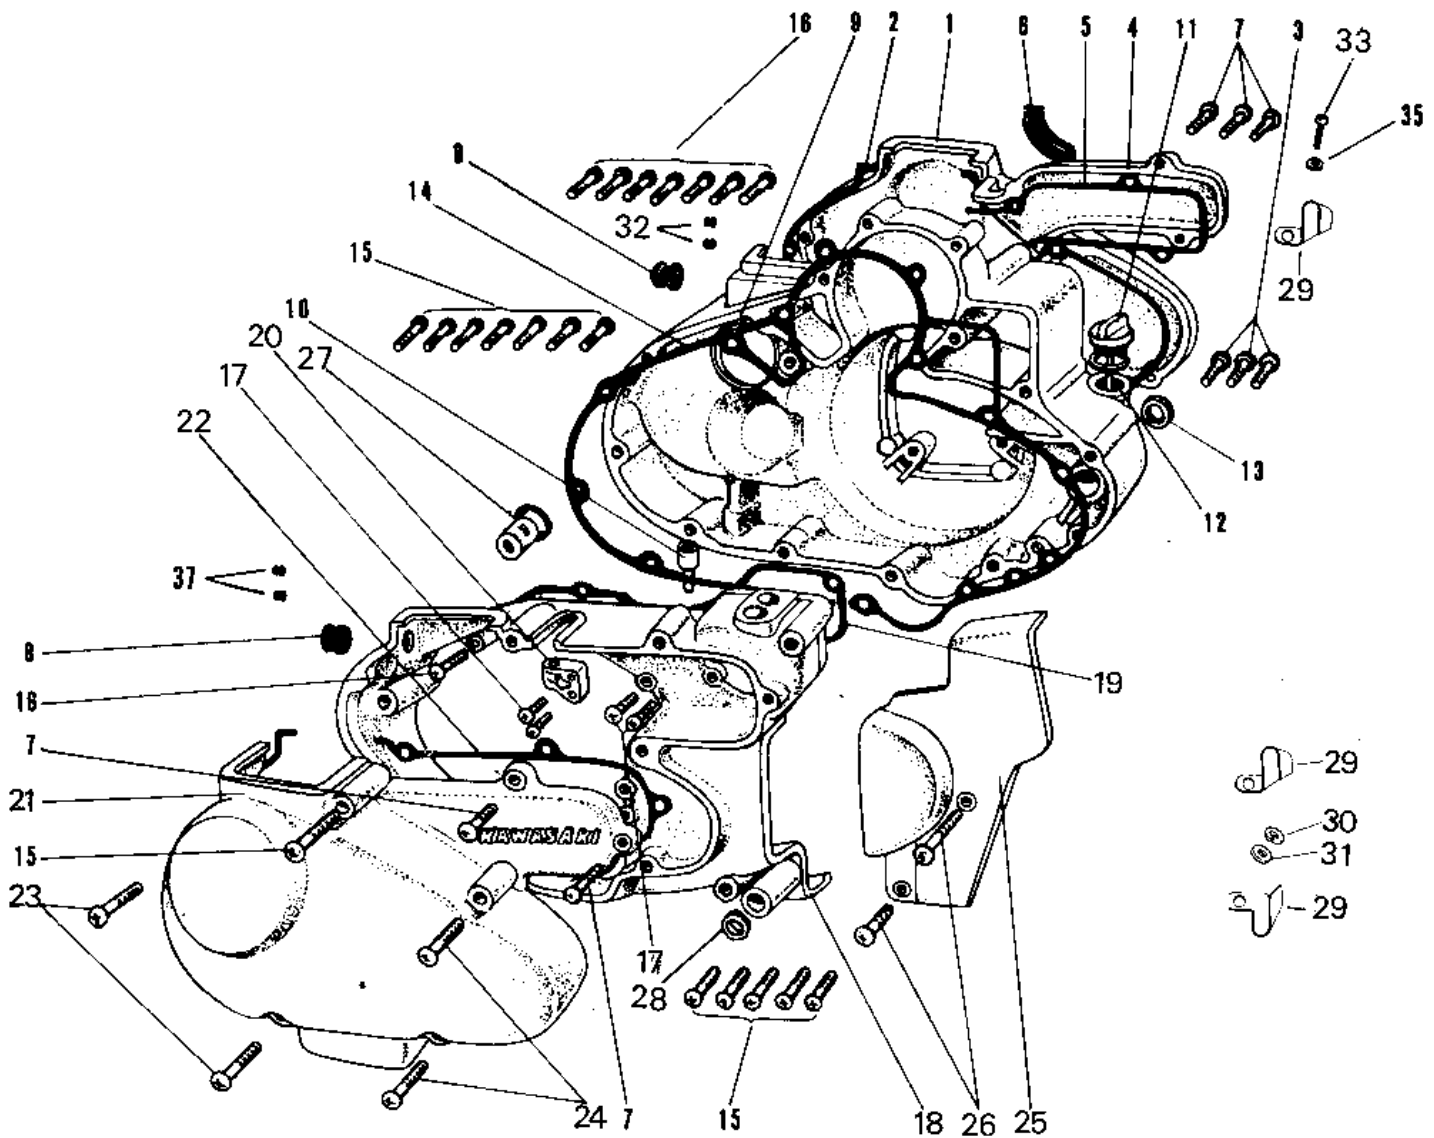

1969 Samurai

PARTS DIAGRAM ENGINE COVERS

1969 Samurai

PARTS LIST ENGINE COVERS

ITEM NAME	PART NUMBER	QUANTITY
COVER R.H CARBURETOR (Ref # 1)	14030-007	1
GASKET R.H CARB COVER (Ref # 2)	14047-004	1
SCREW OVL CNTSNK 6X25 (Ref # 3)	222B0625	3
CAP R.H ENGINE COVER (Ref # 4)	14034-001	1
GASKET R.H COV CAP A (Ref # 5)	14046-010	1
GSKT RH ENG COV CAP B (Ref # 6)	14016-011	1
SCREW PAN HEAD 6X20 (Ref # 7)	220B0620	5
CAP CARB MOUNT HOLE (Ref # 8)	14039-001	2
COVER R.H ENGINE (Ref # 9)	14032-023	1
PIPE FUEL OVERFLOW (Ref # 10)	16116-001	1
PLUG OIL FILLER (Ref # 11)	16115-002	1
"O" RING,20MM (Ref # 12)	670B2020	1
OIL SEAL TB16267 (Ref # 13)	92051-003	1
GASKET R.H ENGINE COV (Ref # 14)	14046-008	1
SCREW PAN HEAD 6X50 (Ref # 15)	220B0650	17
SCREW PAN HEAD 6X40 (Ref # 16)	220B0640	10
SCREW PAN HEAD 6X25 (Ref # 17)	220B0625	5
COVER L.H ENGINE (Ref # 18)	14031-029	1
GASKET L.H ENGINE COV (Ref # 19)	14045-002	1
GUIDE OIL PUMP CABLE (Ref # 20)	14044-004	1
COVER L.H CARBURETOR (Ref # 21)	14030-010	1
GASKET L.H CARB COVER (Ref # 22)	14047-006	1
SCREW OVL CNTSNK 6X50 (Ref # 23)	222B0650	2
SCREW OVL CNTSNK 6X40 (Ref # 24)	222B0640	2
COVER DRIVE CHAIN FR (Ref # 25)	14026-001	1
SCREW PAN HEAD 6X70 (Ref # 26)	220B0670	2
DRAIN AIR (Ref # 27)	16116-003	2
OIL SEAL SB12205 (Ref # 28)	92049-004	1
GUIDE OVERFLOW PIPE (Ref # 29)	16068-001	3

1969 Samurai

PARTS LIST ENGINE COVERS

ITEM NAME	PART NUMBER	QUANTITY
WASHER PLAIN 6MM (Ref # 30)	410B0600	3
PLUG RUBBER (Ref # 32)	92074-016	2
SCREW OVL CNTSNK 6X20 (Ref # 33)	222B0620	1