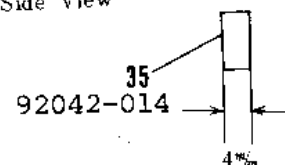

1967 A1SS

PARTS DIAGRAM

TRANSMISSION