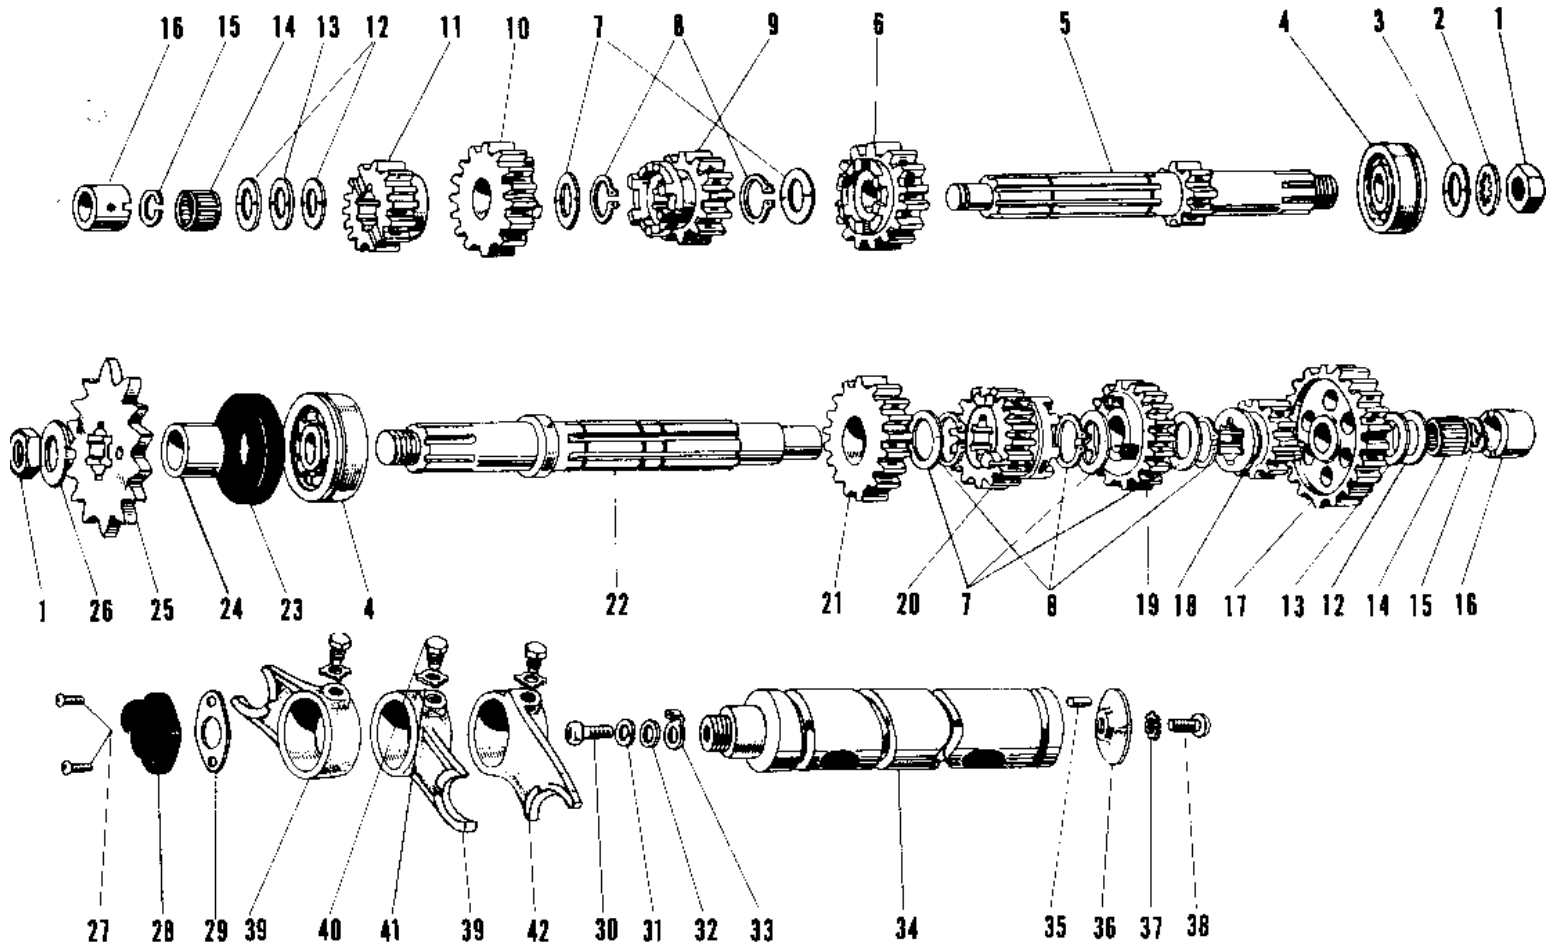

1967 A1SS

PARTS DIAGRAM

TRANSMISSION