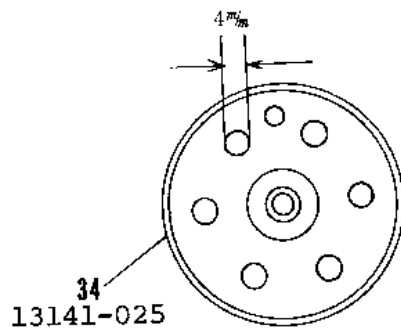

1967 A1SS

PARTS DIAGRAM

TRANSMISSION