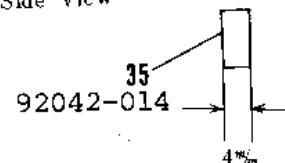

1969 Avenger SS

PARTS DIAGRAM TRANSMISSION

1969 Avenger SS

PARTS LIST TRANSMISSION

ITEM NAME	PART NUMBER	QUANTITY
NUT 18MM (Ref # 1)	92015-019	2
WASHER LOCK 18MM (Ref # 2)	463G1800	1
WASHER PL 19X36.5X0.8 (Ref # 3)	92022-074	1
BALL BEARING 6305N (Ref # 4)	92045-020	2
SHAFT DRIVE (Ref # 5)	13127-012	1
TOP GEAR DRIVE SHAFT (Ref # 6)	13136-017	1
WASHER 25MM (Ref # 7)	92022-076	5
CIRCLIP (Ref # 8)	92033-026	5
3RD GEAR DRIVE SHAFT (Ref # 9)	13132-009	1
4TH GEAR DRIVE SHAFT (Ref # 10)	13134-003	1
2ND GEAR DRIVE SHAFT (Ref # 11)	13130-008	1
WASHER 17MM (Ref # 12)	92022-075	3
WASHER THRUST (Ref # 13)	92026-021	2
BEARING NEEDLE (Ref # 14)	92046-005	2
CIRCLIP 17MM (Ref # 15)	92033-009	2
BUSH TRANSMISSION SFT (Ref # 16)	92028-043	2
LOW GEAR OUTPUT SHAFT (Ref # 17)	13129-014	1
TOP GEAR OUTPUT SHAFT (Ref # 18)	13137-007	1
3RD GEAR OUTPUT SHAFT (Ref # 19)	13133-007	1
4TH GEAR OUTPUT SHAFT (Ref # 20)	13135-003	1
2ND GEAR OUTPUT SHAFT (Ref # 21)	13131-010	1
SHAFT OUTPUT (Ref # 22)	13128-013	1
OIL SEAL SC326210 (Ref # 23)	92050-016	1
SPACER-ENG SPROCKET (Ref # 24)	92026-1024	1
ENGINE SPROCKET 15T (Ref # 25)	13144-025	1
WASHER,LOCK,18MM (Ref # 26)	92024-067	1
SCREW PAN HEAD 5X16 (Ref # 27)	220B0516	2
UNAVAILABLE IN PRICE BOOK (Ref # 27)	214B0516A	2
SWITCH,NEUTRAL (Ref # 28)	13151-1001	1