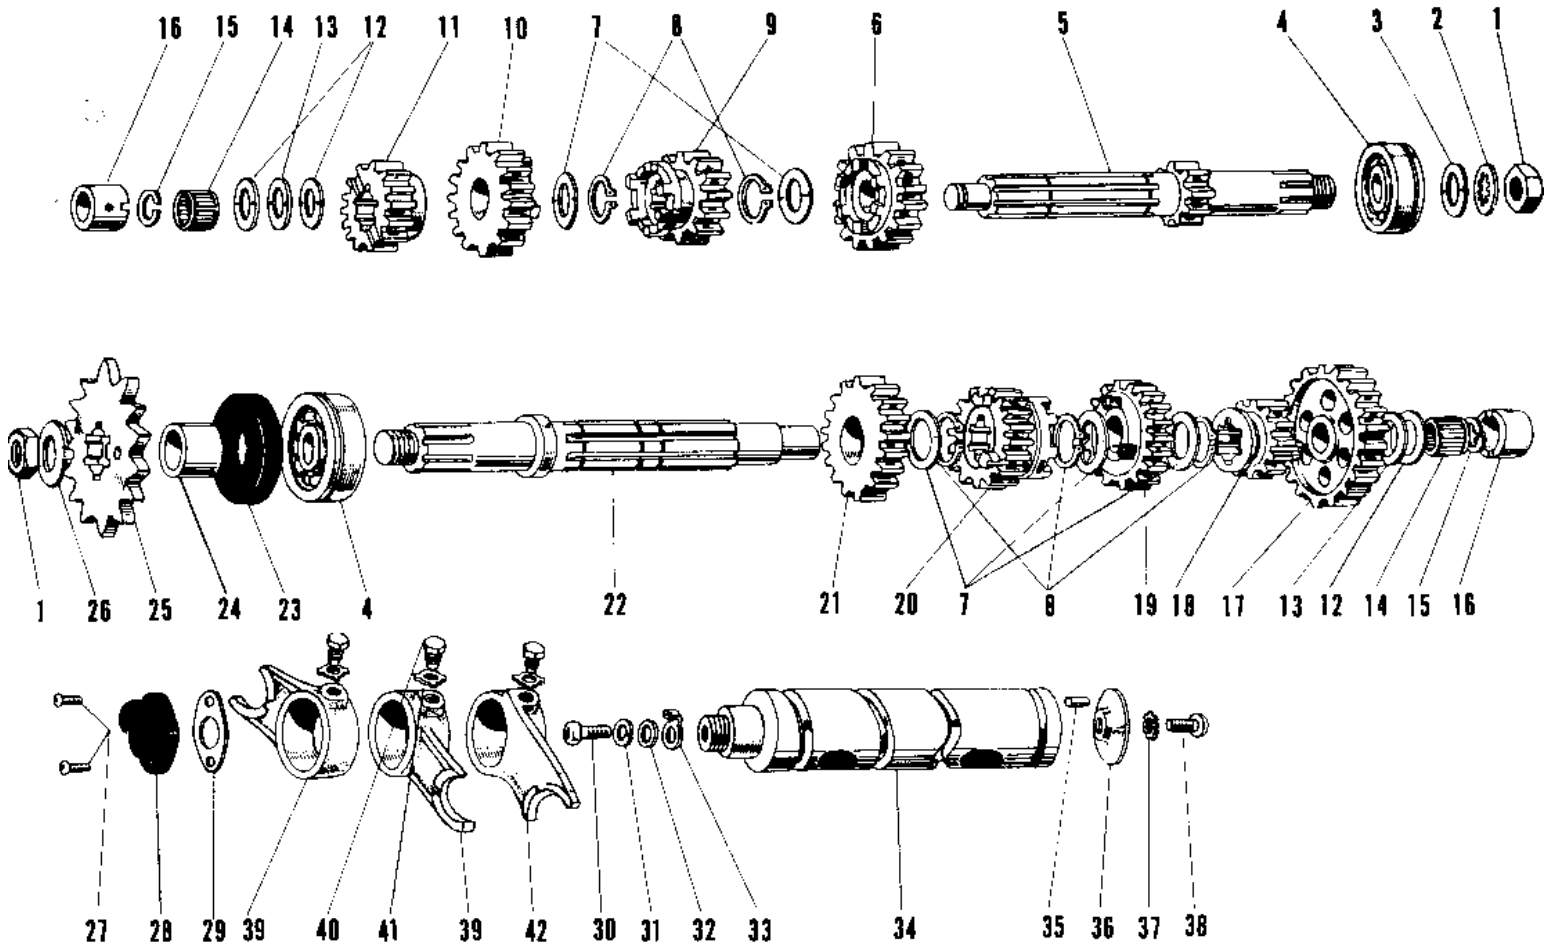

1969 Avenger SS

PARTS DIAGRAM TRANSMISSION