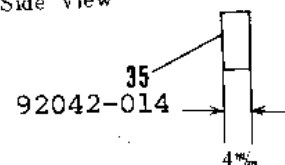

1967 Avenger SS

PARTS DIAGRAM

TRANSMISSION

1967 Avenger SS

PARTS LIST TRANSMISSION

ITEM NAME	PART NUMBER	QUANTITY
NUT 18MM (Ref # 1)	92015-019	2
WASHER LOCK 18MM (Ref # 2)	463G1800	1
WASHER PL 19X36.5X0.8 (Ref # 3)	92022-074	1
BALL BEARING 6305N (Ref # 4)	92045-020	2
SHAFT DRIVE (Ref # 5)	13127-012	1
TOP GEAR DRIVE SHAFT (Ref # 6)	13136-017	1
WASHER 25MM (Ref # 7)	92022-076	5
CIRCLIP (Ref # 8)	92033-026	5
3RD GEAR DRIVE SHAFT (Ref # 9)	13132-009	1
4TH GEAR DRIVE SHAFT (Ref # 10)	13134-003	1
2ND GEAR DRIVE SHAFT (Ref # 11)	13130-008	1
WASHER 17MM (Ref # 12)	92022-075	3
WASHER THRUST (Ref # 13)	92026-021	2
BEARING NEEDLE (Ref # 14)	92046-005	2
CIRCLIP 17MM (Ref # 15)	92033-009	2
BUSH TRANSMISSION SFT (Ref # 16)	92028-043	2
LOW GEAR OUTPUT SHAFT (Ref # 17)	13129-014	1
TOP GEAR OUTPUT SHAFT (Ref # 18)	13137-007	1
3RD GEAR OUTPUT SHAFT (Ref # 19)	13133-007	1
4TH GEAR OUTPUT SHAFT (Ref # 20)	13135-003	1
2ND GEAR OUTPUT SHAFT (Ref # 21)	13131-010	1
SHAFT OUTPUT (Ref # 22)	13128-013	1
OIL SEAL SC326210 (Ref # 23)	92050-016	1
SPACER-ENG SPROCKET (Ref # 24)	92026-1024	1
ENGINE SPROCKET 15T (Ref # 25)	13144-025	1
WASHER,LOCK,18MM (Ref # 26)	92024-067	1
SCREW PAN HEAD 5X16 (Ref # 27)	220B0516	2
UNAVAILABLE IN PRICE BOOK (Ref # 27)	214B0516A	2
SWITCH,NEUTRAL (Ref # 28)	13151-1001	1