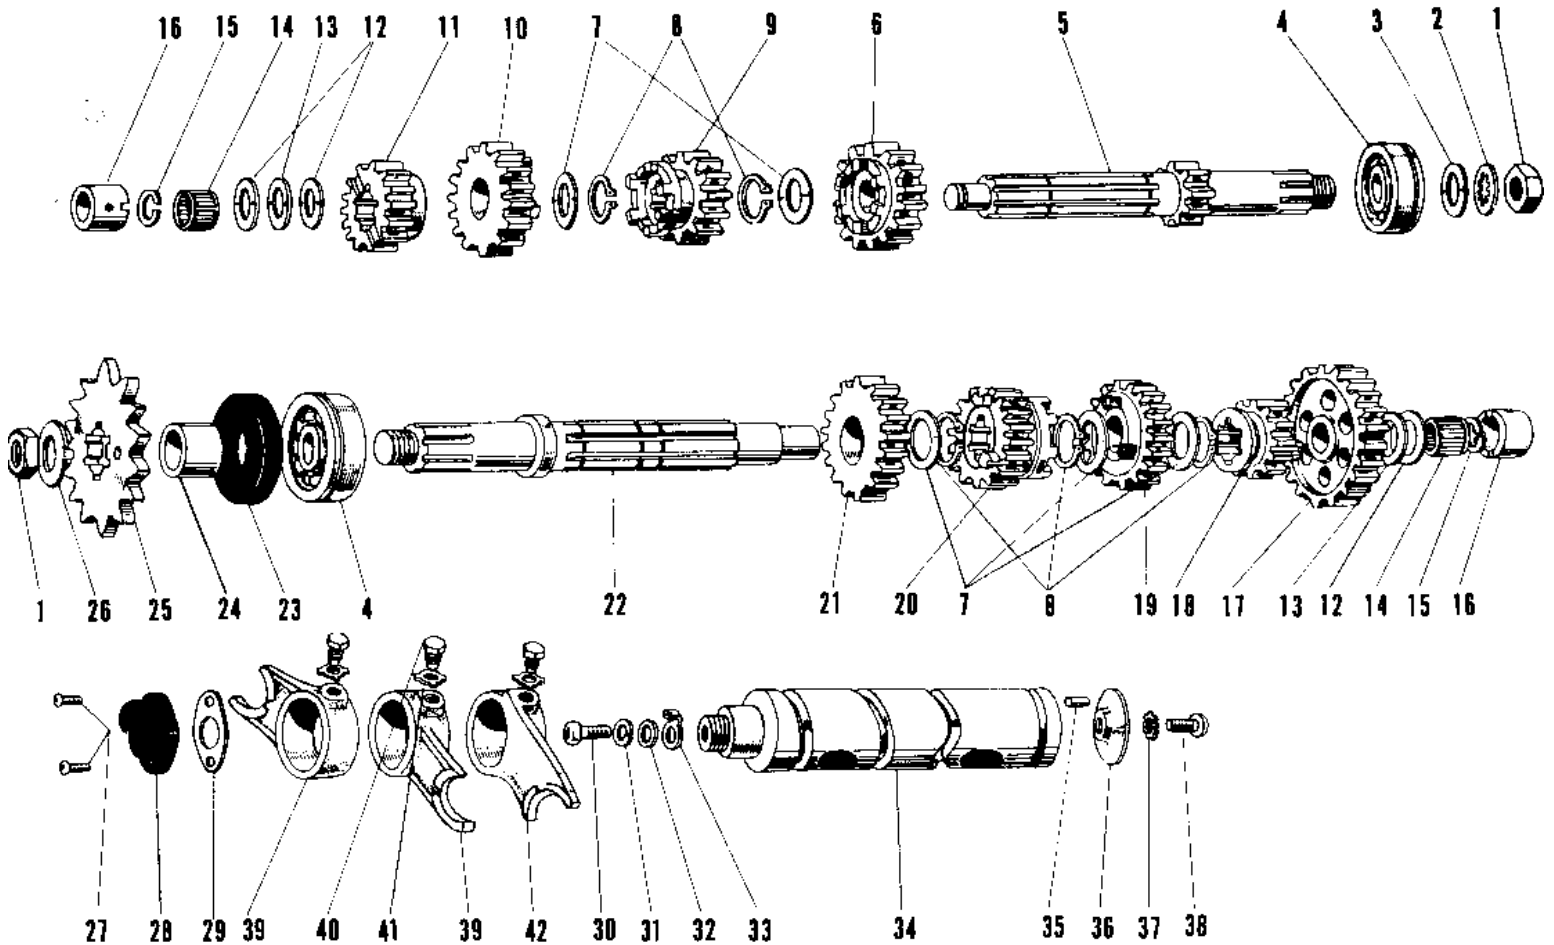

1967 Avenger SS

PARTS DIAGRAM

TRANSMISSION

1967 Avenger SS

PARTS LIST TRANSMISSION

ITEM NAME	PART NUMBER	QUANTITY
NUT 18MM (Ref # 1)	92015-019	2
WASHER LOCK 18MM (Ref # 2)	463G1800	1
WASHER PL 19X36.5X0.8 (Ref # 3)	92022-074	1
BALL BEARING 6305N (Ref # 4)	92045-020	2
SHAFT DRIVE (Ref # 5)	13127-012	1
TOP GEAR DRIVE SHAFT (Ref # 6)	13136-017	1
WASHER 25MM (Ref # 7)	92022-076	5
CIRCLIP (Ref # 8)	92033-026	5
3RD GEAR DRIVE SHAFT (Ref # 9)	13132-009	1
4TH GEAR DRIVE SHAFT (Ref # 10)	13134-003	1
2ND GEAR DRIVE SHAFT (Ref # 11)	13130-008	1
WASHER 17MM (Ref # 12)	92022-075	3
WASHER THRUST (Ref # 13)	92026-021	2
BEARING NEEDLE (Ref # 14)	92046-005	2
CIRCLIP 17MM (Ref # 15)	92033-009	2
BUSH TRANSMISSION SFT (Ref # 16)	92028-043	2
LOW GEAR OUTPUT SHAFT (Ref # 17)	13129-014	1
TOP GEAR OUTPUT SHAFT (Ref # 18)	13137-007	1
3RD GEAR OUTPUT SHAFT (Ref # 19)	13133-007	1
4TH GEAR OUTPUT SHAFT (Ref # 20)	13135-003	1
2ND GEAR OUTPUT SHAFT (Ref # 21)	13131-010	1
SHAFT OUTPUT (Ref # 22)	13128-013	1
OIL SEAL SC326210 (Ref # 23)	92050-016	1
SPACER-ENG SPROCKET (Ref # 24)	92026-1024	1
ENGINE SPROCKET 15T (Ref # 25)	13144-025	1
WASHER,LOCK,18MM (Ref # 26)	92024-067	1
SCREW PAN HEAD 5X16 (Ref # 27)	220B0516	2
UNAVAILABLE IN PRICE BOOK (Ref # 27)	214B0516A	2
SWITCH,NEUTRAL (Ref # 28)	13151-1001	1