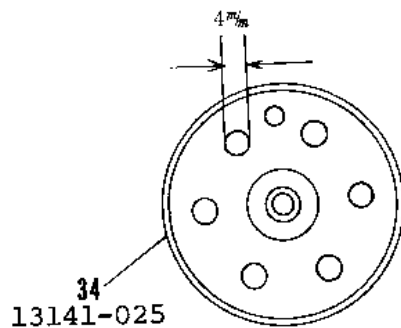

1967 Avenger SS

PARTS DIAGRAM

TRANSMISSION

1967 Avenger SS

PARTS LIST TRANSMISSION

ITEM NAME	PART NUMBER	QUANTITY
NUT 18MM (Ref # 1)	92015-019	2
WASHER LOCK 18MM (Ref # 2)	463G1800	1
WASHER PL 19X36.5X0.8 (Ref # 3)	92022-074	1
BALL BEARING 6305N (Ref # 4)	92045-020	2
SHAFT DRIVE (Ref # 5)	13127-012	1
TOP GEAR DRIVE SHAFT (Ref # 6)	13136-017	1
WASHER 25MM (Ref # 7)	92022-076	5
CIRCLIP (Ref # 8)	92033-026	5
3RD GEAR DRIVE SHAFT (Ref # 9)	13132-009	1
4TH GEAR DRIVE SHAFT (Ref # 10)	13134-003	1
2ND GEAR DRIVE SHAFT (Ref # 11)	13130-008	1
WASHER 17MM (Ref # 12)	92022-075	3
WASHER THRUST (Ref # 13)	92026-021	2
BEARING NEEDLE (Ref # 14)	92046-005	2
CIRCLIP 17MM (Ref # 15)	92033-009	2
BUSH TRANSMISSION SFT (Ref # 16)	92028-043	2
LOW GEAR OUTPUT SHAFT (Ref # 17)	13129-014	1
TOP GEAR OUTPUT SHAFT (Ref # 18)	13137-007	1
3RD GEAR OUTPUT SHAFT (Ref # 19)	13133-007	1
4TH GEAR OUTPUT SHAFT (Ref # 20)	13135-003	1
2ND GEAR OUTPUT SHAFT (Ref # 21)	13131-010	1
SHAFT OUTPUT (Ref # 22)	13128-013	1
OIL SEAL SC326210 (Ref # 23)	92050-016	1
SPACER-ENG SPROCKET (Ref # 24)	92026-1024	1
ENGINE SPROCKET 15T (Ref # 25)	13144-025	1
WASHER,LOCK,18MM (Ref # 26)	92024-067	1
SCREW PAN HEAD 5X16 (Ref # 27)	220B0516	2
UNAVAILABLE IN PRICE BOOK (Ref # 27)	214B0516A	2
SWITCH,NEUTRAL (Ref # 28)	13151-1001	1