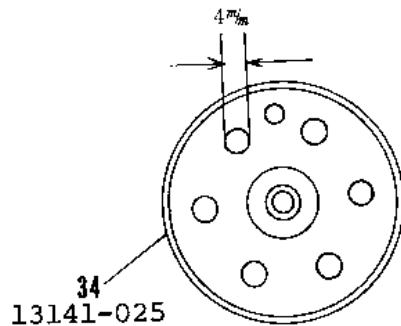

1969 Avenger SS

PARTS DIAGRAM TRANSMISSION