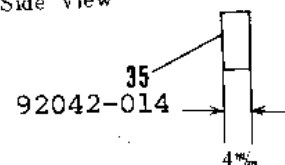

1967 Avenger

PARTS DIAGRAM

TRANSMISSION

1967 Avenger

PARTS LIST TRANSMISSION

ITEM NAME	PART NUMBER	QUANTITY
NUT 18MM (Ref # 1)	92015-019	2
WASHER LOCK 18MM (Ref # 2)	463G1800	1
WASHER PL 19X36.5X0.8 (Ref # 3)	92022-074	1
BALL BEARING 6305N (Ref # 4)	92045-020	2
SHAFT DRIVE (Ref # 5)	13127-012	1
TOP GEAR DRIVE SHAFT (Ref # 6)	13136-017	1
WASHER 25MM (Ref # 7)	92022-076	5
CIRCLIP (Ref # 8)	92033-026	5
3RD GEAR DRIVE SHAFT (Ref # 9)	13132-009	1
4TH GEAR DRIVE SHAFT (Ref # 10)	13134-003	1
2ND GEAR DRIVE SHAFT (Ref # 11)	13130-008	1
WASHER 17MM (Ref # 12)	92022-075	3
WASHER THRUST (Ref # 13)	92026-021	2
BEARING NEEDLE (Ref # 14)	92046-005	2
CIRCLIP 17MM (Ref # 15)	92033-009	2
BUSH TRANSMISSION SFT (Ref # 16)	92028-043	2
LOW GEAR OUTPUT SHAFT (Ref # 17)	13129-014	1
TOP GEAR OUTPUT SHAFT (Ref # 18)	13137-007	1
3RD GEAR OUTPUT SHAFT (Ref # 19)	13133-007	1
4TH GEAR OUTPUT SHAFT (Ref # 20)	13135-003	1
2ND GEAR OUTPUT SHAFT (Ref # 21)	13131-010	1
SHAFT OUTPUT (Ref # 22)	13128-013	1
OIL SEAL SC326210 (Ref # 23)	92050-016	1
SPACER-ENG SPROCKET (Ref # 24)	92026-1024	1
ENGINE SPROCKET 15T (Ref # 25)	13144-025	1
WASHER,LOCK,18MM (Ref # 26)	92024-067	1
SCREW PAN HEAD 5X16 (Ref # 27)	220B0516	2
UNAVAILABLE IN PRICE BOOK (Ref # 27)	214B0516A	2
SWITCH,NEUTRAL (Ref # 28)	13151-1001	1