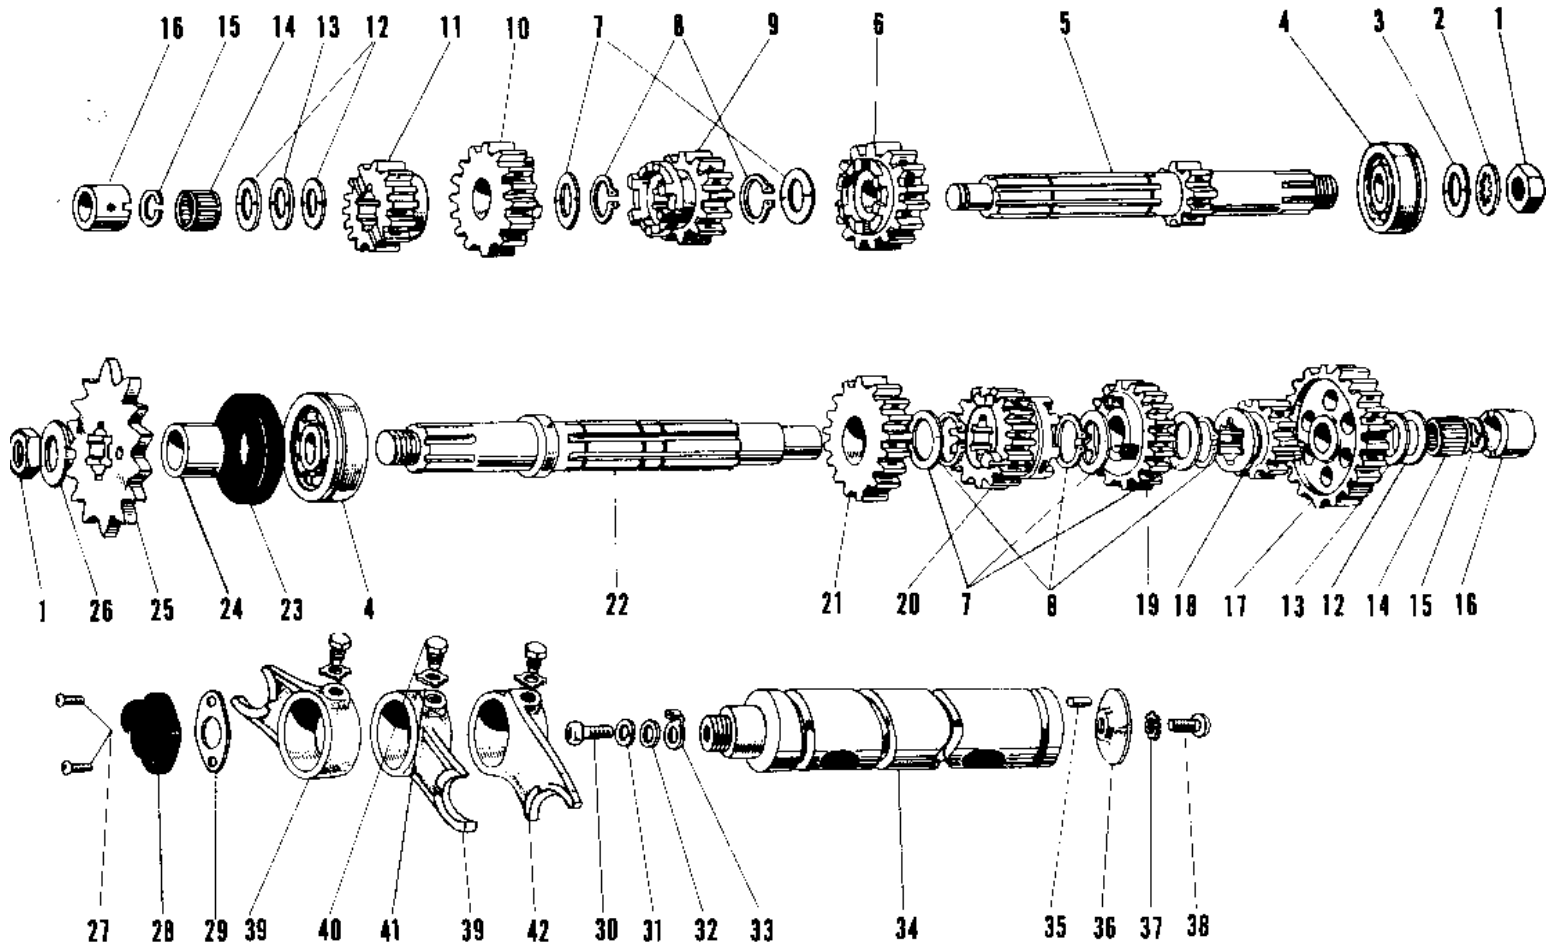

1967 Avenger

PARTS DIAGRAM

TRANSMISSION

1967 Avenger

PARTS LIST TRANSMISSION

ITEM NAME	PART NUMBER	QUANTITY
NUT 18MM (Ref # 1)	92015-019	2
WASHER LOCK 18MM (Ref # 2)	463G1800	1
WASHER PL 19X36.5X0.8 (Ref # 3)	92022-074	1
BALL BEARING 6305N (Ref # 4)	92045-020	2
SHAFT DRIVE (Ref # 5)	13127-012	1
TOP GEAR DRIVE SHAFT (Ref # 6)	13136-017	1
WASHER 25MM (Ref # 7)	92022-076	5
CIRCLIP (Ref # 8)	92033-026	5
3RD GEAR DRIVE SHAFT (Ref # 9)	13132-009	1
4TH GEAR DRIVE SHAFT (Ref # 10)	13134-003	1
2ND GEAR DRIVE SHAFT (Ref # 11)	13130-008	1
WASHER 17MM (Ref # 12)	92022-075	3
WASHER THRUST (Ref # 13)	92026-021	2
BEARING NEEDLE (Ref # 14)	92046-005	2
CIRCLIP 17MM (Ref # 15)	92033-009	2
BUSH TRANSMISSION SFT (Ref # 16)	92028-043	2
LOW GEAR OUTPUT SHAFT (Ref # 17)	13129-014	1
TOP GEAR OUTPUT SHAFT (Ref # 18)	13137-007	1
3RD GEAR OUTPUT SHAFT (Ref # 19)	13133-007	1
4TH GEAR OUTPUT SHAFT (Ref # 20)	13135-003	1
2ND GEAR OUTPUT SHAFT (Ref # 21)	13131-010	1
SHAFT OUTPUT (Ref # 22)	13128-013	1
OIL SEAL SC326210 (Ref # 23)	92050-016	1
SPACER-ENG SPROCKET (Ref # 24)	92026-1024	1
ENGINE SPROCKET 15T (Ref # 25)	13144-025	1
WASHER,LOCK,18MM (Ref # 26)	92024-067	1
SCREW PAN HEAD 5X16 (Ref # 27)	220B0516	2
UNAVAILABLE IN PRICE BOOK (Ref # 27)	214B0516A	2
SWITCH,NEUTRAL (Ref # 28)	13151-1001	1