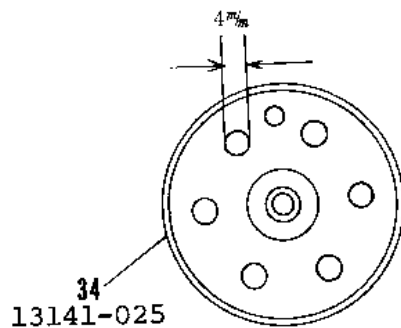

1967 Avenger

PARTS DIAGRAM

TRANSMISSION

1967 Avenger

PARTS LIST TRANSMISSION

ITEM NAME	PART NUMBER	QUANTITY
NUT 18MM (Ref # 1)	92015-019	2
WASHER LOCK 18MM (Ref # 2)	463G1800	1
WASHER PL 19X36.5X0.8 (Ref # 3)	92022-074	1
BALL BEARING 6305N (Ref # 4)	92045-020	2
SHAFT DRIVE (Ref # 5)	13127-012	1
TOP GEAR DRIVE SHAFT (Ref # 6)	13136-017	1
WASHER 25MM (Ref # 7)	92022-076	5
CIRCLIP (Ref # 8)	92033-026	5
3RD GEAR DRIVE SHAFT (Ref # 9)	13132-009	1
4TH GEAR DRIVE SHAFT (Ref # 10)	13134-003	1
2ND GEAR DRIVE SHAFT (Ref # 11)	13130-008	1
WASHER 17MM (Ref # 12)	92022-075	3
WASHER THRUST (Ref # 13)	92026-021	2
BEARING NEEDLE (Ref # 14)	92046-005	2
CIRCLIP 17MM (Ref # 15)	92033-009	2
BUSH TRANSMISSION SFT (Ref # 16)	92028-043	2
LOW GEAR OUTPUT SHAFT (Ref # 17)	13129-014	1
TOP GEAR OUTPUT SHAFT (Ref # 18)	13137-007	1
3RD GEAR OUTPUT SHAFT (Ref # 19)	13133-007	1
4TH GEAR OUTPUT SHAFT (Ref # 20)	13135-003	1
2ND GEAR OUTPUT SHAFT (Ref # 21)	13131-010	1
SHAFT OUTPUT (Ref # 22)	13128-013	1
OIL SEAL SC326210 (Ref # 23)	92050-016	1
SPACER-ENG SPROCKET (Ref # 24)	92026-1024	1
ENGINE SPROCKET 15T (Ref # 25)	13144-025	1
WASHER,LOCK,18MM (Ref # 26)	92024-067	1
SCREW PAN HEAD 5X16 (Ref # 27)	220B0516	2
UNAVAILABLE IN PRICE BOOK (Ref # 27)	214B0516A	2
SWITCH,NEUTRAL (Ref # 28)	13151-1001	1