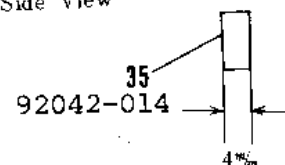

1969 Samurai

PARTS DIAGRAM TRANSMISSION

1969 Samurai

PARTS LIST TRANSMISSION

ITEM NAME	PART NUMBER	QUANTITY
NUT 18MM (Ref # 1)	92015-019	2
WASHER LOCK 18MM (Ref # 2)	463G1800	1
WASHER PL 19X36.5X0.8 (Ref # 3)	92022-074	1
BALL BEARING 6305N (Ref # 4)	92045-020	2
SHAFT DRIVE (Ref # 5)	13127-012	1
TOP GEAR DRIVE SHAFT (Ref # 6)	13136-017	1
WASHER 25MM (Ref # 7)	92022-076	5
CIRCLIP (Ref # 8)	92033-026	5
3RD GEAR DRIVE SHAFT (Ref # 9)	13132-009	1
4TH GEAR DRIVE SHAFT (Ref # 10)	13134-003	1
2ND GEAR DRIVE SHAFT (Ref # 11)	13130-008	1
WASHER 17MM (Ref # 12)	92022-075	3
WASHER THRUST (Ref # 13)	92026-021	2
BEARING NEEDLE (Ref # 14)	92046-005	2
CIRCLIP 17MM (Ref # 15)	92033-009	2
BUSH TRANSMISSION SFT (Ref # 16)	92028-043	2
LOW GEAR OUTPUT SHAFT (Ref # 17)	13129-014	1
TOP GEAR OUTPUT SHAFT (Ref # 18)	13137-007	1
3RD GEAR OUTPUT SHAFT (Ref # 19)	13133-007	1
4TH GEAR OUTPUT SHAFT (Ref # 20)	13135-003	1
2ND GEAR OUTPUT SHAFT (Ref # 21)	13131-010	1
SHAFT OUTPUT (Ref # 22)	13128-013	1
OIL SEAL SC326210 (Ref # 23)	92050-016	1
SPACER-ENG SPROCKET (Ref # 24)	92026-1024	1
ENGINE SPROCKET 15T (Ref # 25)	13144-025	1
WASHER,LOCK,18MM (Ref # 26)	92024-067	1
SCREW PAN HEAD 5X16 (Ref # 27)	220B0516	2
UNAVAILABLE IN PRICE BOOK (Ref # 27)	214B0516A	2
SWITCH,NEUTRAL (Ref # 28)	13151-1001	1