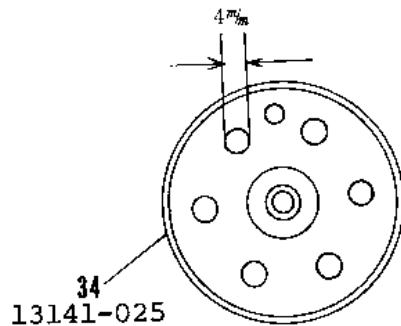

1969 Samurai

PARTS DIAGRAM TRANSMISSION