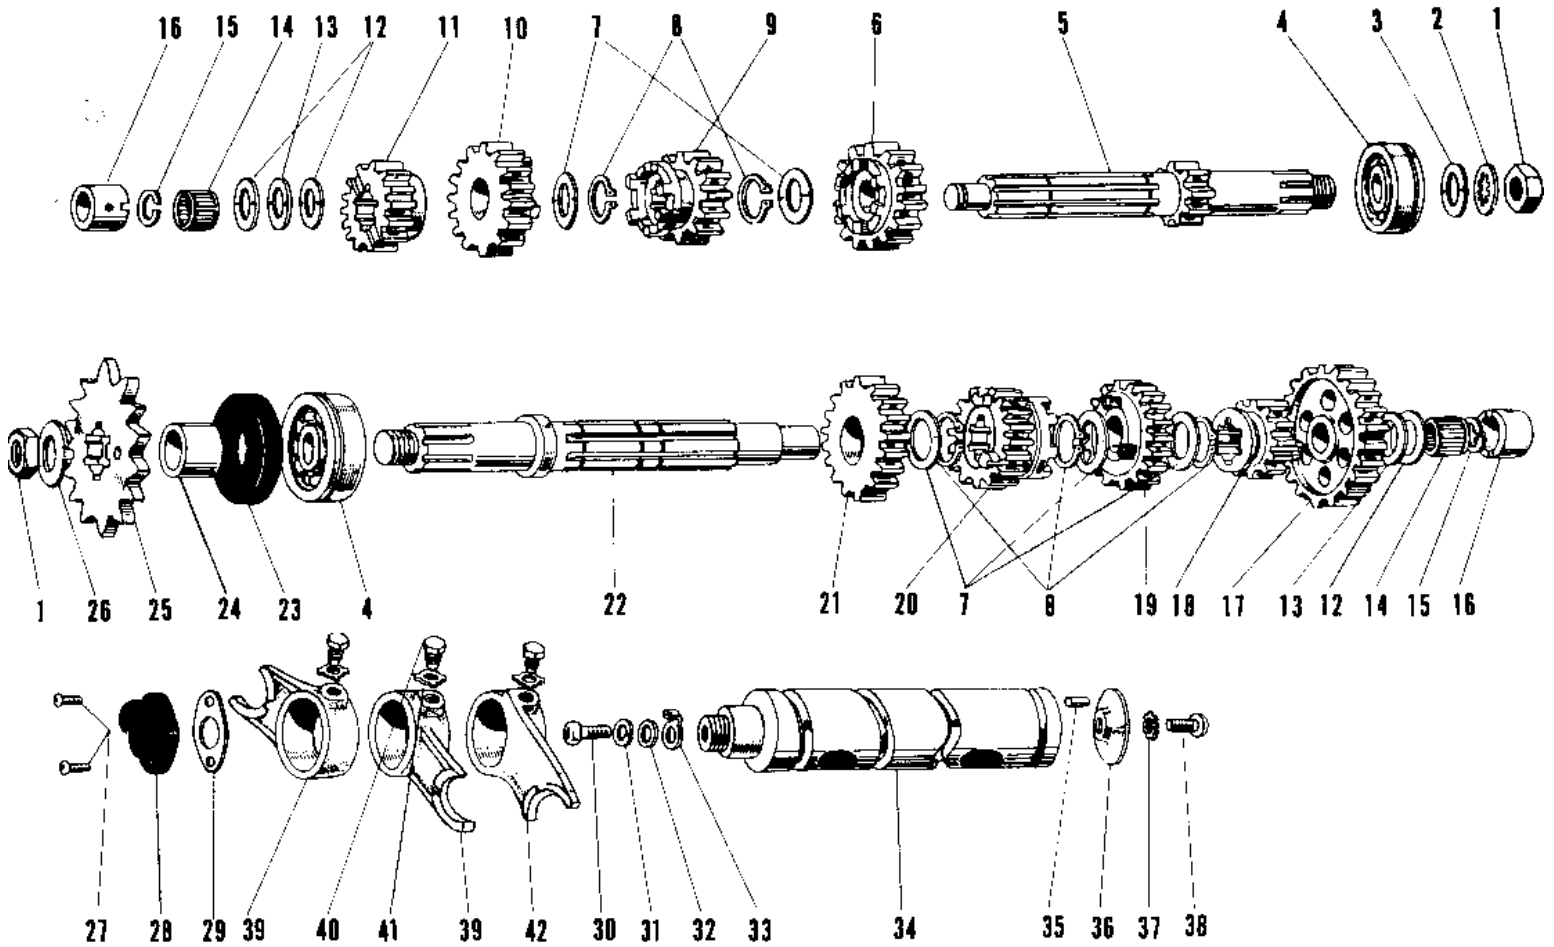

1969 Samurai

PARTS DIAGRAM TRANSMISSION

1969 Samurai

PARTS LIST TRANSMISSION

ITEM NAME	PART NUMBER	QUANTITY
NUT 18MM (Ref # 1)	92015-019	2
WASHER LOCK 18MM (Ref # 2)	463G1800	1
WASHER PL 19X36.5X0.8 (Ref # 3)	92022-074	1
BALL BEARING 6305N (Ref # 4)	92045-020	2
SHAFT DRIVE (Ref # 5)	13127-012	1
TOP GEAR DRIVE SHAFT (Ref # 6)	13136-017	1
WASHER 25MM (Ref # 7)	92022-076	5
CIRCLIP (Ref # 8)	92033-026	5
3RD GEAR DRIVE SHAFT (Ref # 9)	13132-009	1
4TH GEAR DRIVE SHAFT (Ref # 10)	13134-003	1
2ND GEAR DRIVE SHAFT (Ref # 11)	13130-008	1
WASHER 17MM (Ref # 12)	92022-075	3
WASHER THRUST (Ref # 13)	92026-021	2
BEARING NEEDLE (Ref # 14)	92046-005	2
CIRCLIP 17MM (Ref # 15)	92033-009	2
BUSH TRANSMISSION SFT (Ref # 16)	92028-043	2
LOW GEAR OUTPUT SHAFT (Ref # 17)	13129-014	1
TOP GEAR OUTPUT SHAFT (Ref # 18)	13137-007	1
3RD GEAR OUTPUT SHAFT (Ref # 19)	13133-007	1
4TH GEAR OUTPUT SHAFT (Ref # 20)	13135-003	1
2ND GEAR OUTPUT SHAFT (Ref # 21)	13131-010	1
SHAFT OUTPUT (Ref # 22)	13128-013	1
OIL SEAL SC326210 (Ref # 23)	92050-016	1
SPACER-ENG SPROCKET (Ref # 24)	92026-1024	1
ENGINE SPROCKET 15T (Ref # 25)	13144-025	1
WASHER,LOCK,18MM (Ref # 26)	92024-067	1
SCREW PAN HEAD 5X16 (Ref # 27)	220B0516	2
UNAVAILABLE IN PRICE BOOK (Ref # 27)	214B0516A	2
SWITCH,NEUTRAL (Ref # 28)	13151-1001	1