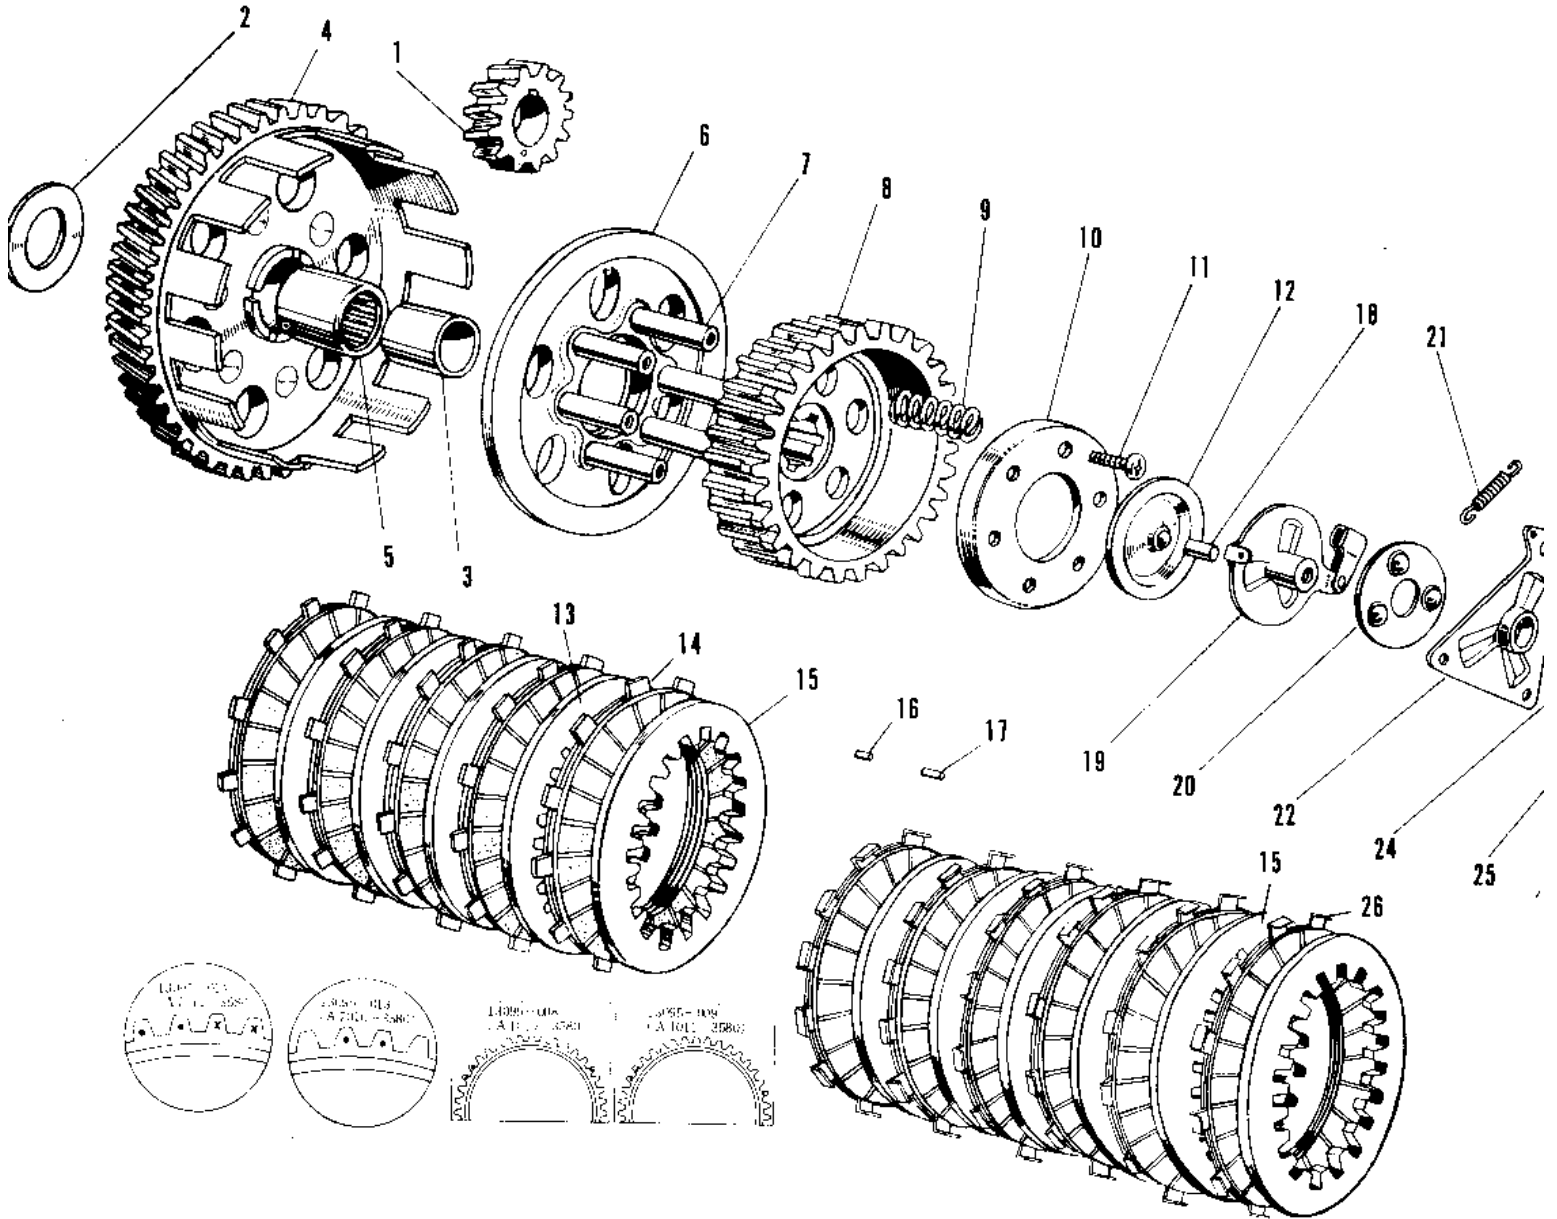

1970 A7SS-A

PARTS DIAGRAM

CLUTCH

1970 A7SS-A

PARTS LIST

CLUTCH

Kawasaki

Let the Good Times Roll®

ITEM NAME

PART NUMBER

QUANTITY
