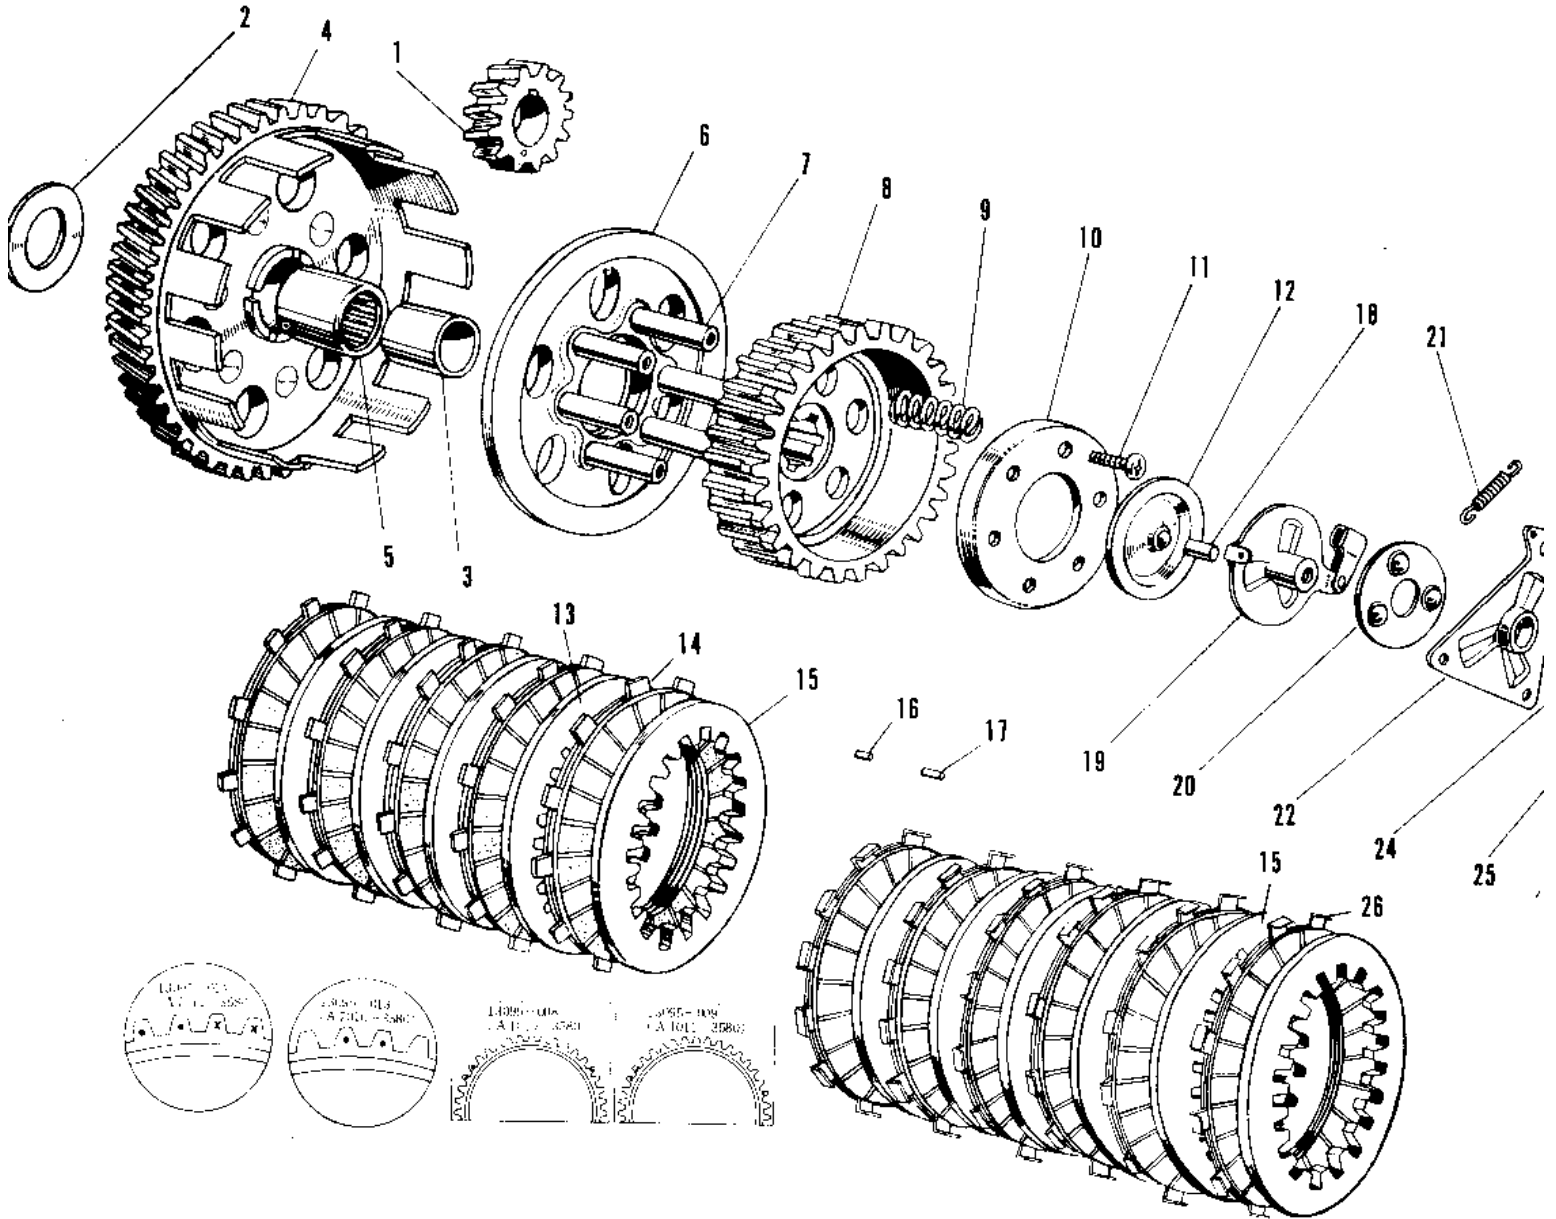

1970 A1SS-A

PARTS DIAGRAM

CLUTCH

1970 A1SS-A

PARTS LIST

CLUTCH

Kawasaki

Let the Good Times Roll®

ITEM NAME

PART NUMBER

QUANTITY
