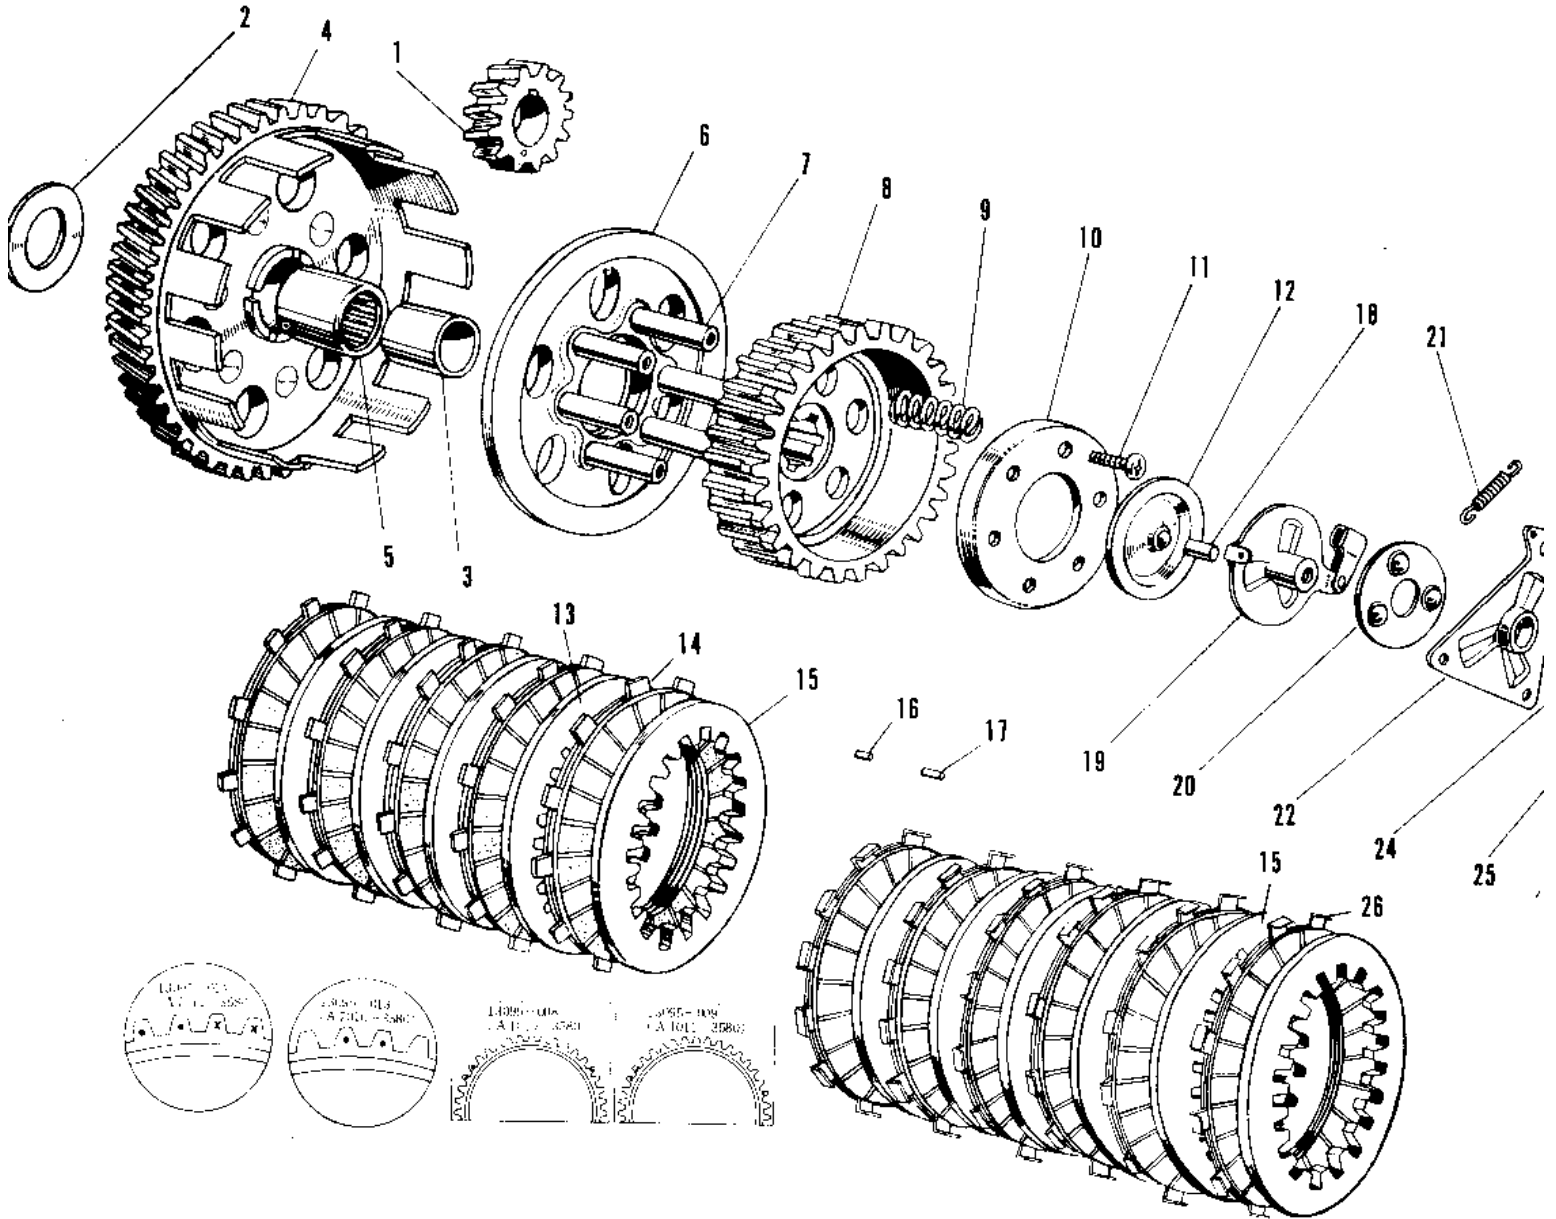

1966 Samurai

PARTS DIAGRAM

CLUTCH

1966 Samurai

PARTS LIST

CLUTCH

Kawasaki

Let the Good Times Roll®

ITEM NAME

PART NUMBER

QUANTITY
