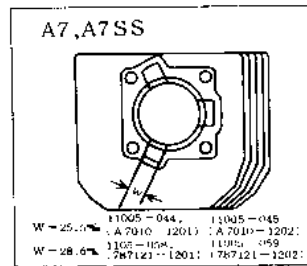

1969 A1SS

PARTS DIAGRAM

CYLINDER HEAD/CYLINDER

1969 A1SS

PARTS LIST

CYLINDER HEAD/CYLINDER

ITEM NAME	PART NUMBER	QUANTITY
L.H. CYLINDER HEAD (Ref # 1)	11001-020	NA
CYLINDER HEAD L.H (Ref # 1)	11001-021	1
L.H. CYLINDER HEAD (Ref # 2)	11001-022	(1)
CYLINDER HEAD R.H (Ref # 2)	11001-023	1
SPARK PLUGS B8HC (Ref # 3)	92070-010	2
SPARK PLUG B8HS (Ref # 3)	B8HS	2
SPARK PLUG B9HS (Ref # 3)	B9HS	2
NUT 8MM (Ref # 4)	92015-020	8
WASHER SPRING 12MM (Ref # 5)	461F1200	8
WASHER PLAIN 12MM (Ref # 6)	92022-072	8
GASKET CYLINDER HEAD (Ref # 7)	11004-023	2
CYLINDER L.H (Ref # 8)	11005-033	1
CYLINDER R.H (Ref # 9)	11005-035	1
GASKET CYLINDER BASE (Ref # 12)	11009-023	2