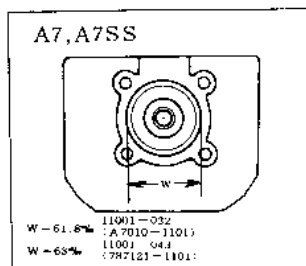

1969 A1SS

PARTS DIAGRAM

CYLINDER HEAD/CYLINDER

1969 A1SS

PARTS LIST

CYLINDER HEAD/CYLINDER

ITEM NAME	PART NUMBER	QUANTITY
L.H. CYLINDER HEAD (Ref # 1)	11001-020	NA
CYLINDER HEAD L.H (Ref # 1)	11001-021	1
L.H. CYLINDER HEAD (Ref # 2)	11001-022	(1)
CYLINDER HEAD R.H (Ref # 2)	11001-023	1
SPARK PLUGS B8HC (Ref # 3)	92070-010	2
SPARK PLUG B8HS (Ref # 3)	B8HS	2
SPARK PLUG B9HS (Ref # 3)	B9HS	2
NUT 8MM (Ref # 4)	92015-020	8
WASHER SPRING 12MM (Ref # 5)	461F1200	8
WASHER PLAIN 12MM (Ref # 6)	92022-072	8
GASKET CYLINDER HEAD (Ref # 7)	11004-023	2
CYLINDER L.H (Ref # 8)	11005-033	1
CYLINDER R.H (Ref # 9)	11005-035	1
GASKET CYLINDER BASE (Ref # 12)	11009-023	2