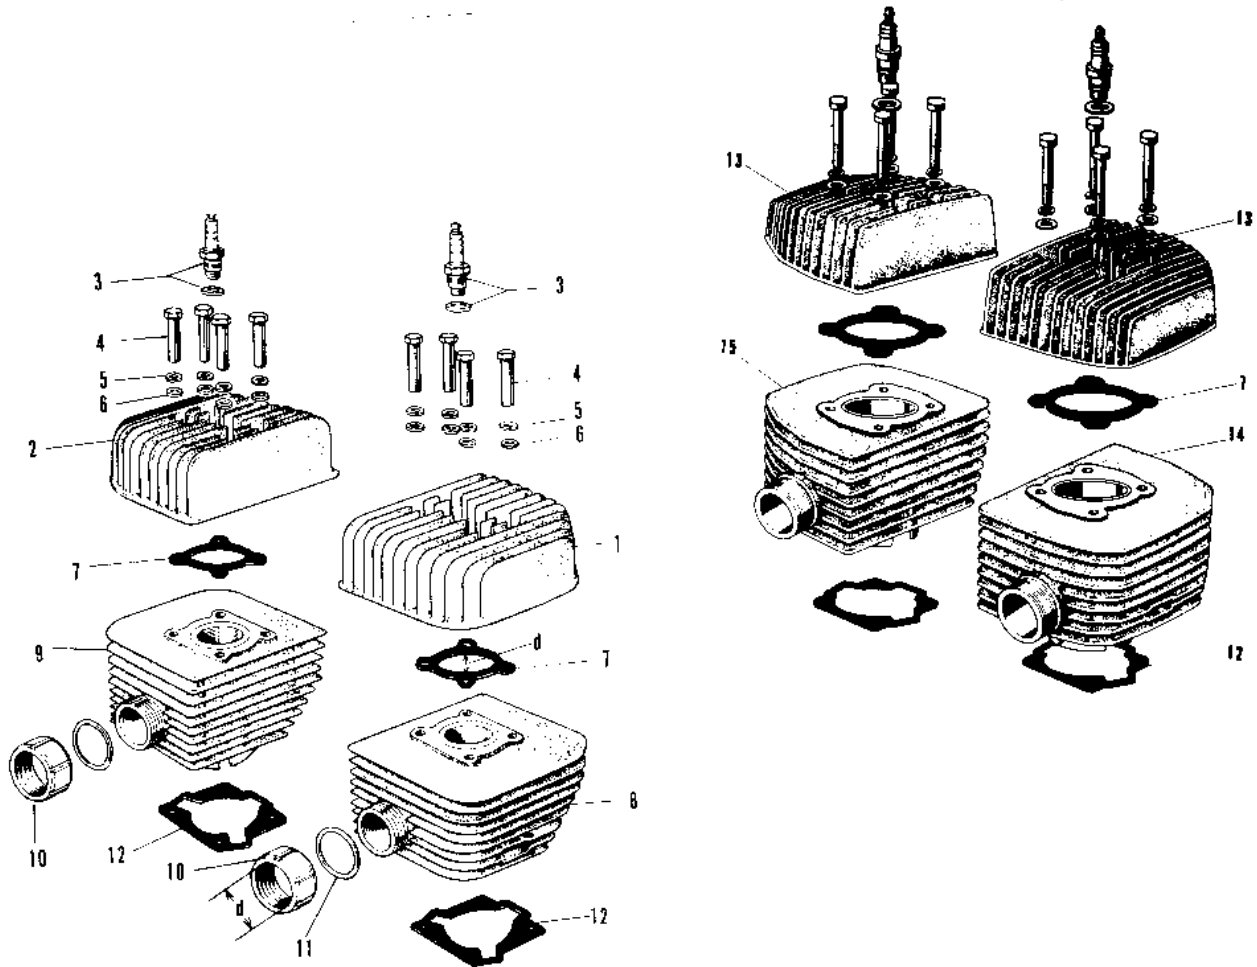

1969 A1SS

PARTS DIAGRAM

CYLINDER HEAD/CYLINDER

1969 A1SS

PARTS LIST

CYLINDER HEAD/CYLINDER

ITEM NAME	PART NUMBER	QUANTITY
L.H. CYLINDER HEAD (Ref # 1)	11001-020	NA
CYLINDER HEAD L.H (Ref # 1)	11001-021	1
L.H. CYLINDER HEAD (Ref # 2)	11001-022	(1)
CYLINDER HEAD R.H (Ref # 2)	11001-023	1
SPARK PLUGS B8HC (Ref # 3)	92070-010	2
SPARK PLUG B8HS (Ref # 3)	B8HS	2
SPARK PLUG B9HS (Ref # 3)	B9HS	2
NUT 8MM (Ref # 4)	92015-020	8
WASHER SPRING 12MM (Ref # 5)	461F1200	8
WASHER PLAIN 12MM (Ref # 6)	92022-072	8
GASKET CYLINDER HEAD (Ref # 7)	11004-023	2
CYLINDER L.H (Ref # 8)	11005-033	1
CYLINDER R.H (Ref # 9)	11005-035	1
GASKET CYLINDER BASE (Ref # 12)	11009-023	2