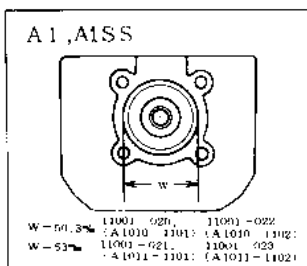

1969 A1SS

PARTS DIAGRAM

CYLINDER HEAD/CYLINDER

1969 A1SS

PARTS LIST

CYLINDER HEAD/CYLINDER

ITEM NAME	PART NUMBER	QUANTITY
L.H. CYLINDER HEAD (Ref # 1)	11001-020	NA
CYLINDER HEAD L.H (Ref # 1)	11001-021	1
L.H. CYLINDER HEAD (Ref # 2)	11001-022	(1)
CYLINDER HEAD R.H (Ref # 2)	11001-023	1
SPARK PLUGS B8HC (Ref # 3)	92070-010	2
SPARK PLUG B8HS (Ref # 3)	B8HS	2
SPARK PLUG B9HS (Ref # 3)	B9HS	2
NUT 8MM (Ref # 4)	92015-020	8
WASHER SPRING 12MM (Ref # 5)	461F1200	8
WASHER PLAIN 12MM (Ref # 6)	92022-072	8
GASKET CYLINDER HEAD (Ref # 7)	11004-023	2
CYLINDER L.H (Ref # 8)	11005-033	1
CYLINDER R.H (Ref # 9)	11005-035	1
GASKET CYLINDER BASE (Ref # 12)	11009-023	2