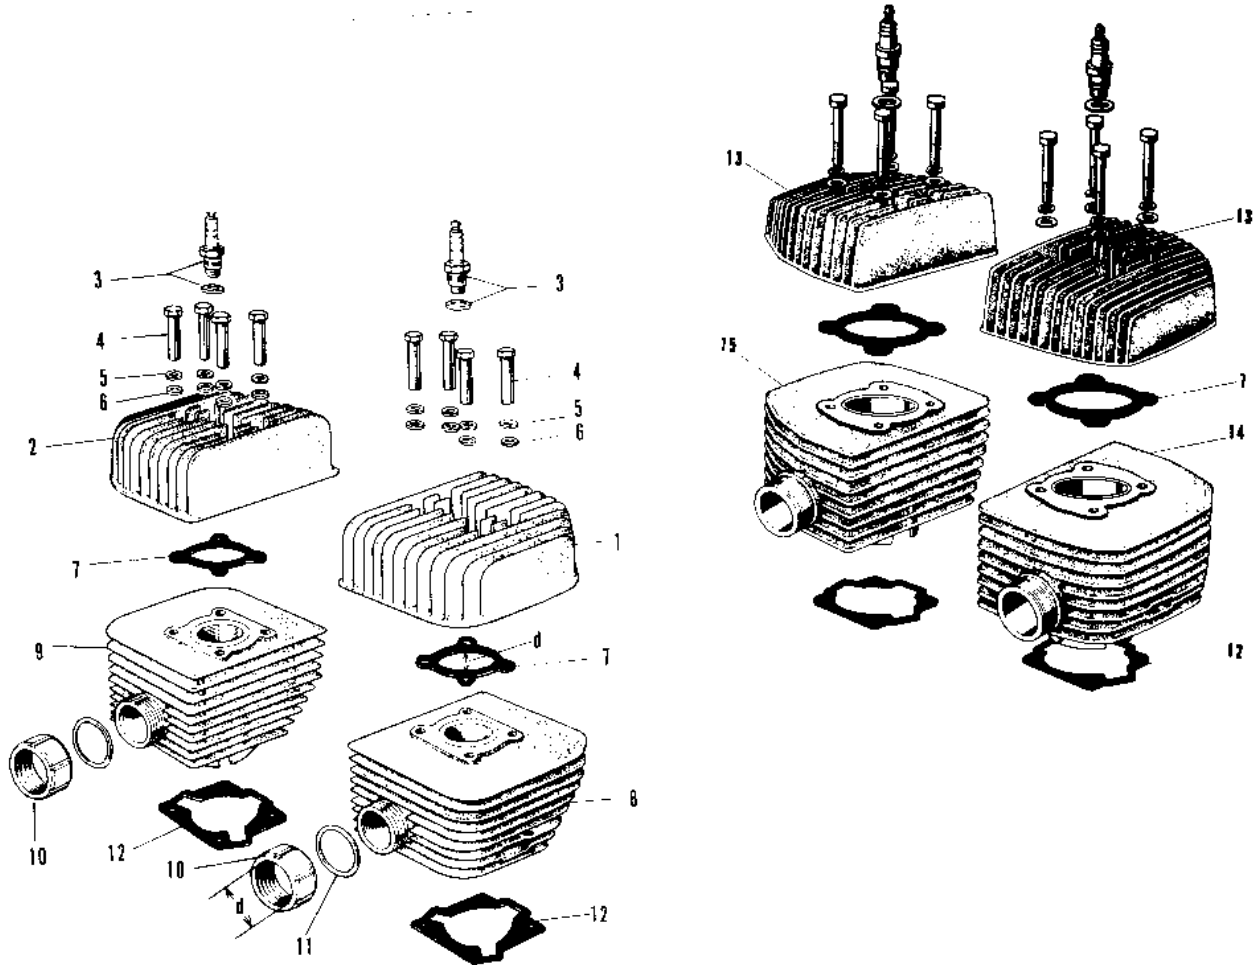

1969 Avenger

PARTS DIAGRAM

CYLINDER HEAD/CYLINDER