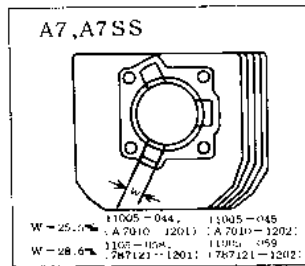

## PARTS DIAGRAM

### CYLINDER HEAD/CYLINDER

### CYLINDER HEAD/CYLINDER

ITEM NAME	PART NUMBER	QUANTITY
L.H. CYLINDER HEAD (Ref # 1)	11001-020	NA
CYLINDER HEAD L.H (Ref # 1)	11001-021	1
L.H. CYLINDER HEAD (Ref # 2)	11001-022	(1)
CYLINDER HEAD R.H (Ref # 2)	11001-023	1
SPARK PLUGS B8HC (Ref # 3)	92070-010	2
SPARK PLUG B8HS (Ref # 3)	B8HS	2
SPARK PLUG B9HS (Ref # 3)	B9HS	2
NUT 8MM (Ref # 4)	92015-020	8
WASHER SPRING 12MM (Ref # 5)	461F1200	8
WASHER PLAIN 12MM (Ref # 6)	92022-072	8
GASKET CYLINDER HEAD (Ref # 7)	11004-023	2
CYLINDER L.H (Ref # 8)	11005-033	1
CYLINDER R.H (Ref # 9)	11005-035	1
CLAMP EXHAUST PIPE (Ref # 10)	18069-033	2
GASKET EXHAUST PIPE (Ref # 11)	18067-008	2
GASKET CYLINDER BASE (Ref # 12)	11009-023	2