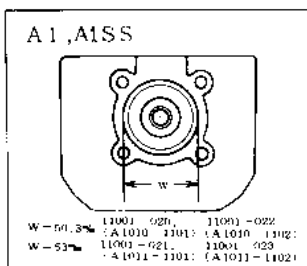

## PARTS DIAGRAM

### CYLINDER HEAD/CYLINDER

### CYLINDER HEAD/CYLINDER

ITEM NAME	PART NUMBER	QUANTITY
L.H. CYLINDER HEAD (Ref # 1)	11001-020	NA
CYLINDER HEAD L.H (Ref # 1)	11001-021	1
L.H. CYLINDER HEAD (Ref # 2)	11001-022	(1)
CYLINDER HEAD R.H (Ref # 2)	11001-023	1
SPARK PLUGS B8HC (Ref # 3)	92070-010	2
SPARK PLUG B8HS (Ref # 3)	B8HS	2
SPARK PLUG B9HS (Ref # 3)	B9HS	2
NUT 8MM (Ref # 4)	92015-020	8
WASHER SPRING 12MM (Ref # 5)	461F1200	8
WASHER PLAIN 12MM (Ref # 6)	92022-072	8
GASKET CYLINDER HEAD (Ref # 7)	11004-023	2
CYLINDER L.H (Ref # 8)	11005-033	1
CYLINDER R.H (Ref # 9)	11005-035	1
CLAMP EXHAUST PIPE (Ref # 10)	18069-033	2
GASKET EXHAUST PIPE (Ref # 11)	18067-008	2
GASKET CYLINDER BASE (Ref # 12)	11009-023	2