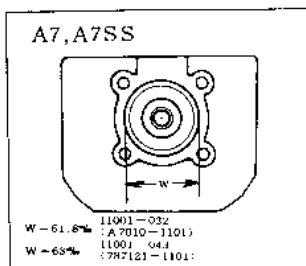

## PARTS DIAGRAM

### CYLINDER HEAD/CYLINDER

### CYLINDER HEAD/CYLINDER

ITEM NAME	PART NUMBER	QUANTITY
L.H. CYLINDER HEAD (Ref # 1)	11001-020	NA
CYLINDER HEAD L.H (Ref # 1)	11001-021	1
L.H. CYLINDER HEAD (Ref # 2)	11001-022	(1)
CYLINDER HEAD R.H (Ref # 2)	11001-023	1
SPARK PLUGS B8HC (Ref # 3)	92070-010	2
SPARK PLUG B8HS (Ref # 3)	B8HS	2
SPARK PLUG B9HS (Ref # 3)	B9HS	2
NUT 8MM (Ref # 4)	92015-020	8
WASHER SPRING 12MM (Ref # 5)	461F1200	8
WASHER PLAIN 12MM (Ref # 6)	92022-072	8
GASKET CYLINDER HEAD (Ref # 7)	11004-023	2
CYLINDER L.H (Ref # 8)	11005-033	1
CYLINDER R.H (Ref # 9)	11005-035	1
CLAMP EXHAUST PIPE (Ref # 10)	18069-033	2
GASKET EXHAUST PIPE (Ref # 11)	18067-008	2
GASKET CYLINDER BASE (Ref # 12)	11009-023	2