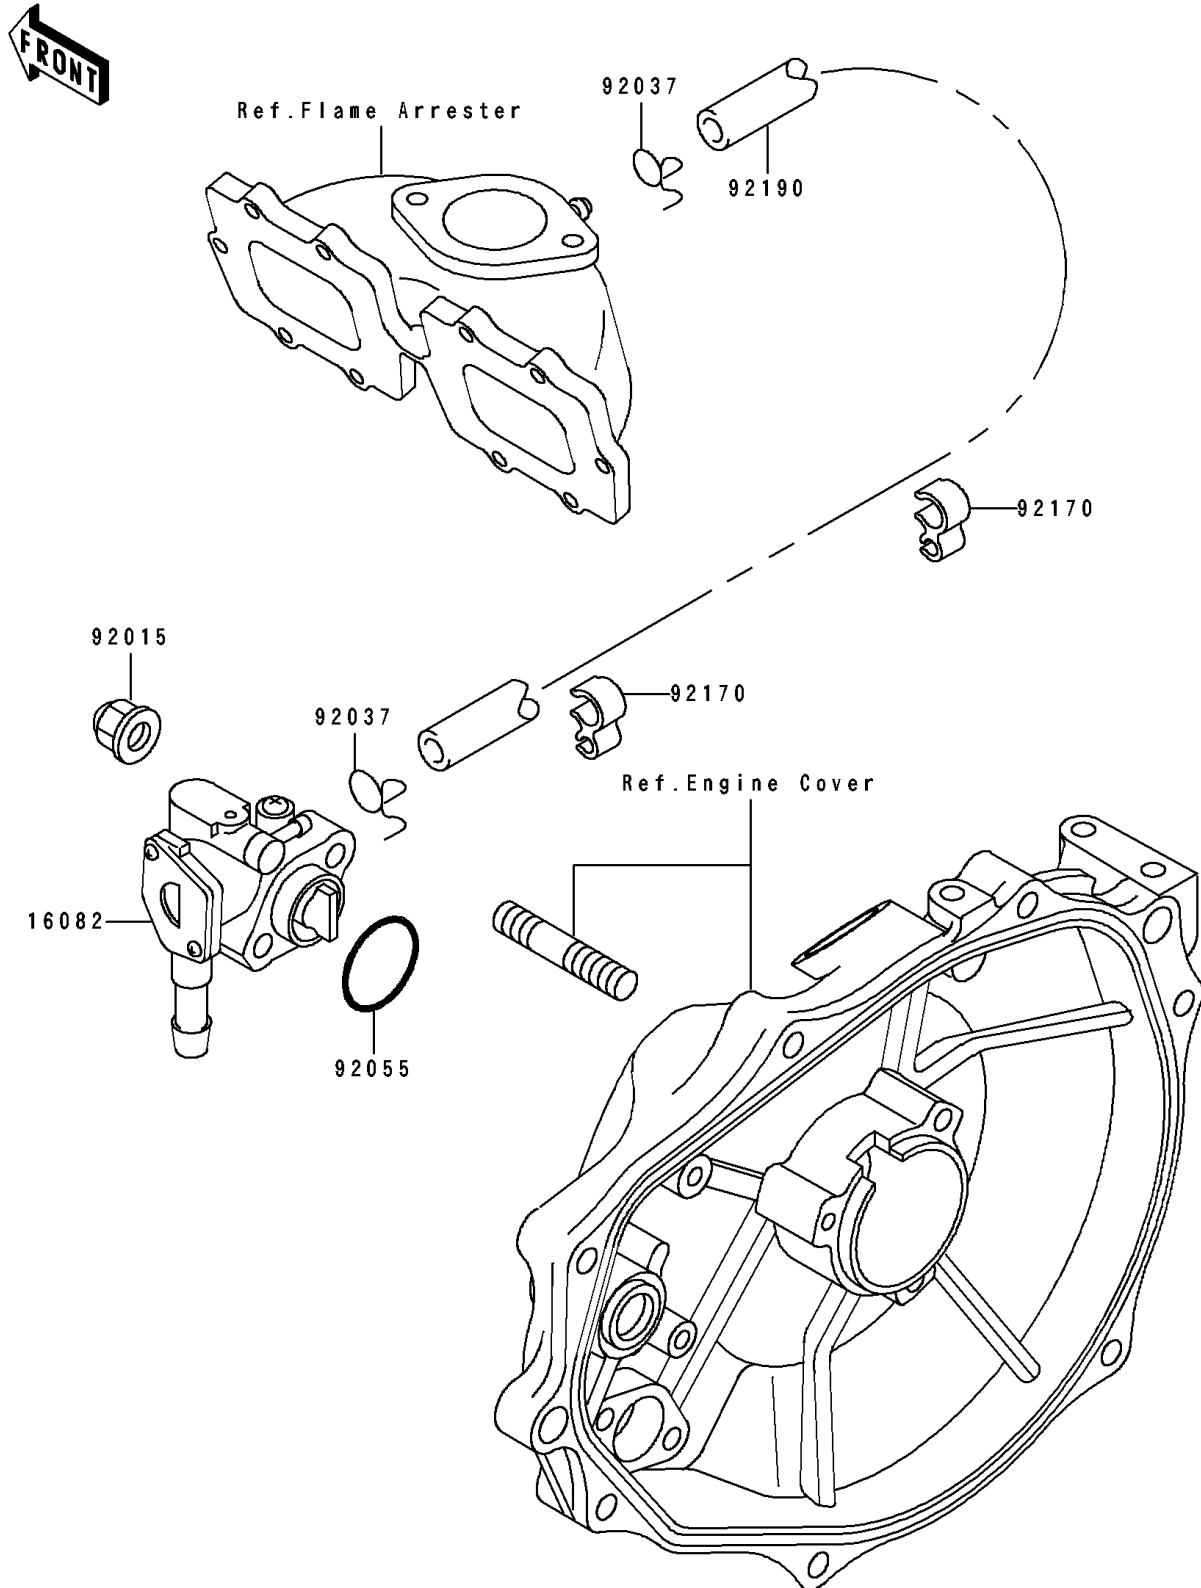

1992 750 SX

PARTS DIAGRAM

Oil Pump

E1710

1992 750 SX

PARTS LIST

Oil Pump

ITEM NAME

PART NUMBER

QUANTITY
