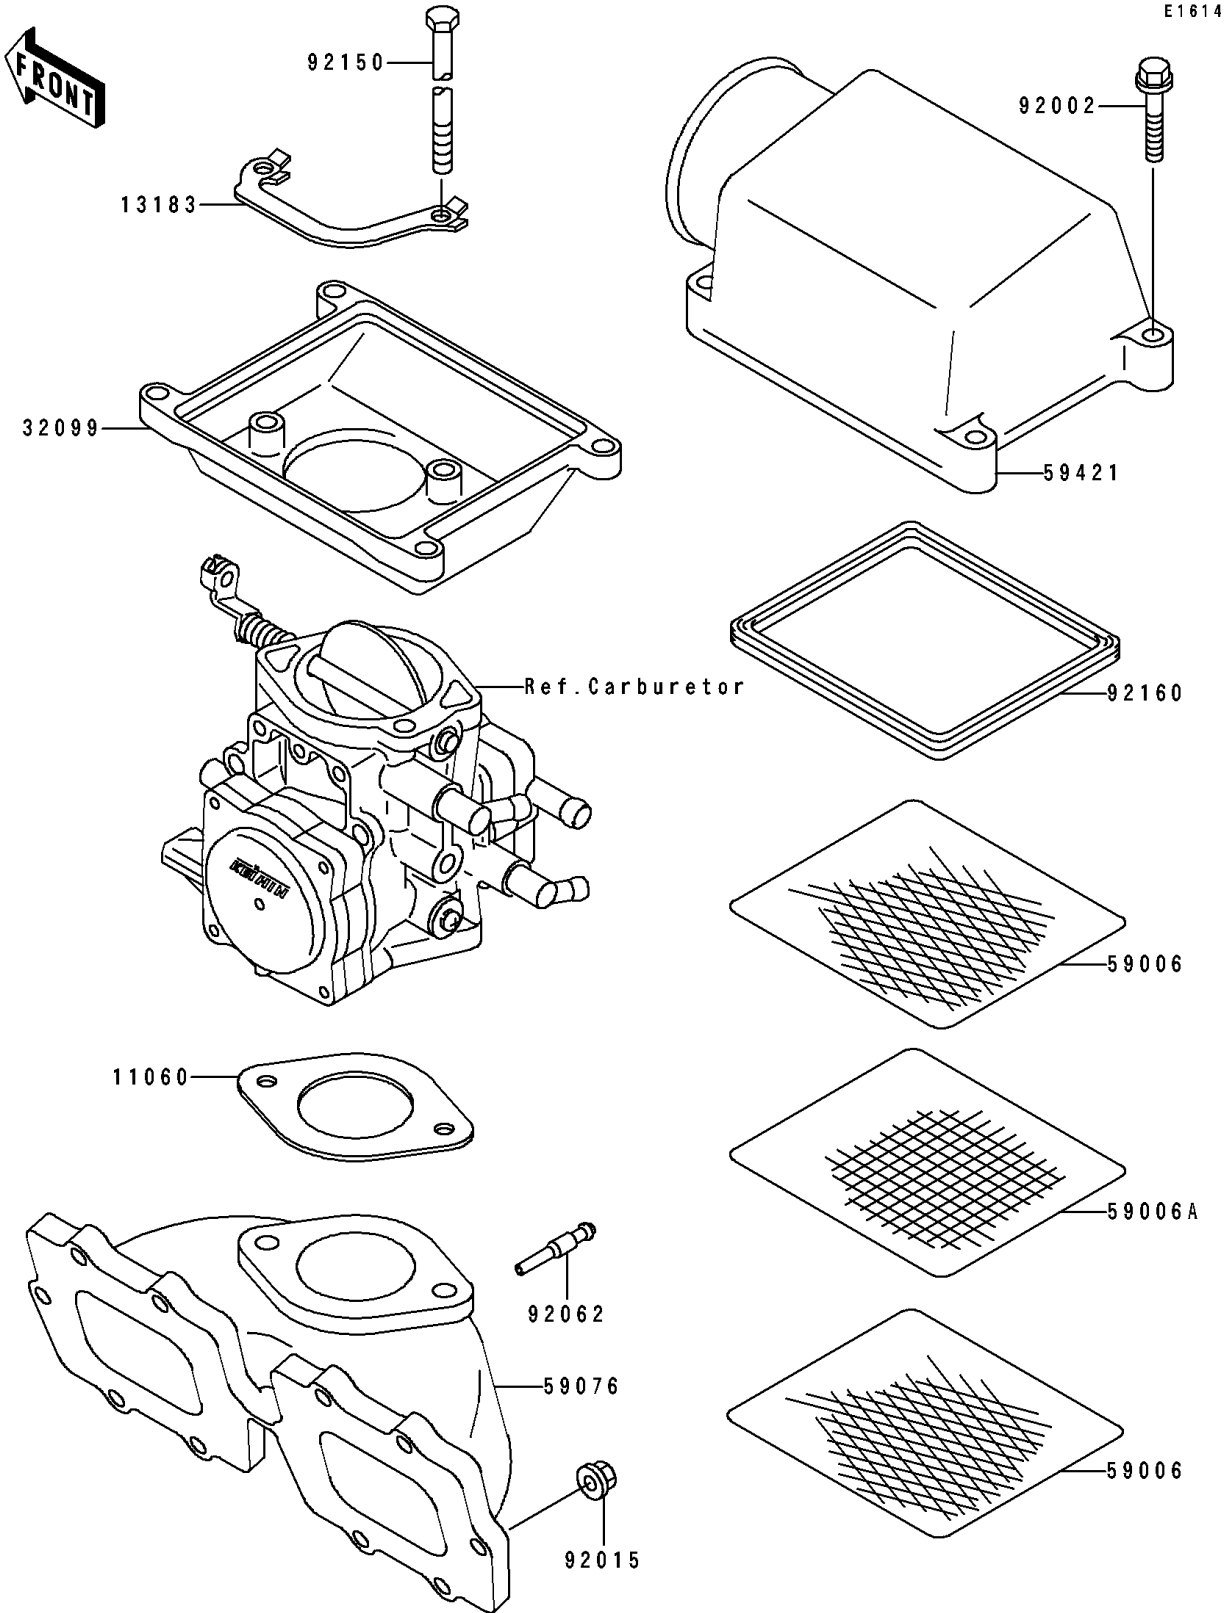

1992 750 SX

PARTS DIAGRAM

Flame Arrester

1992 750 SX

PARTS LIST

Flame Arrester

Kawasaki

Let the Good Times Roll®

ITEM NAME

PART NUMBER

QUANTITY
