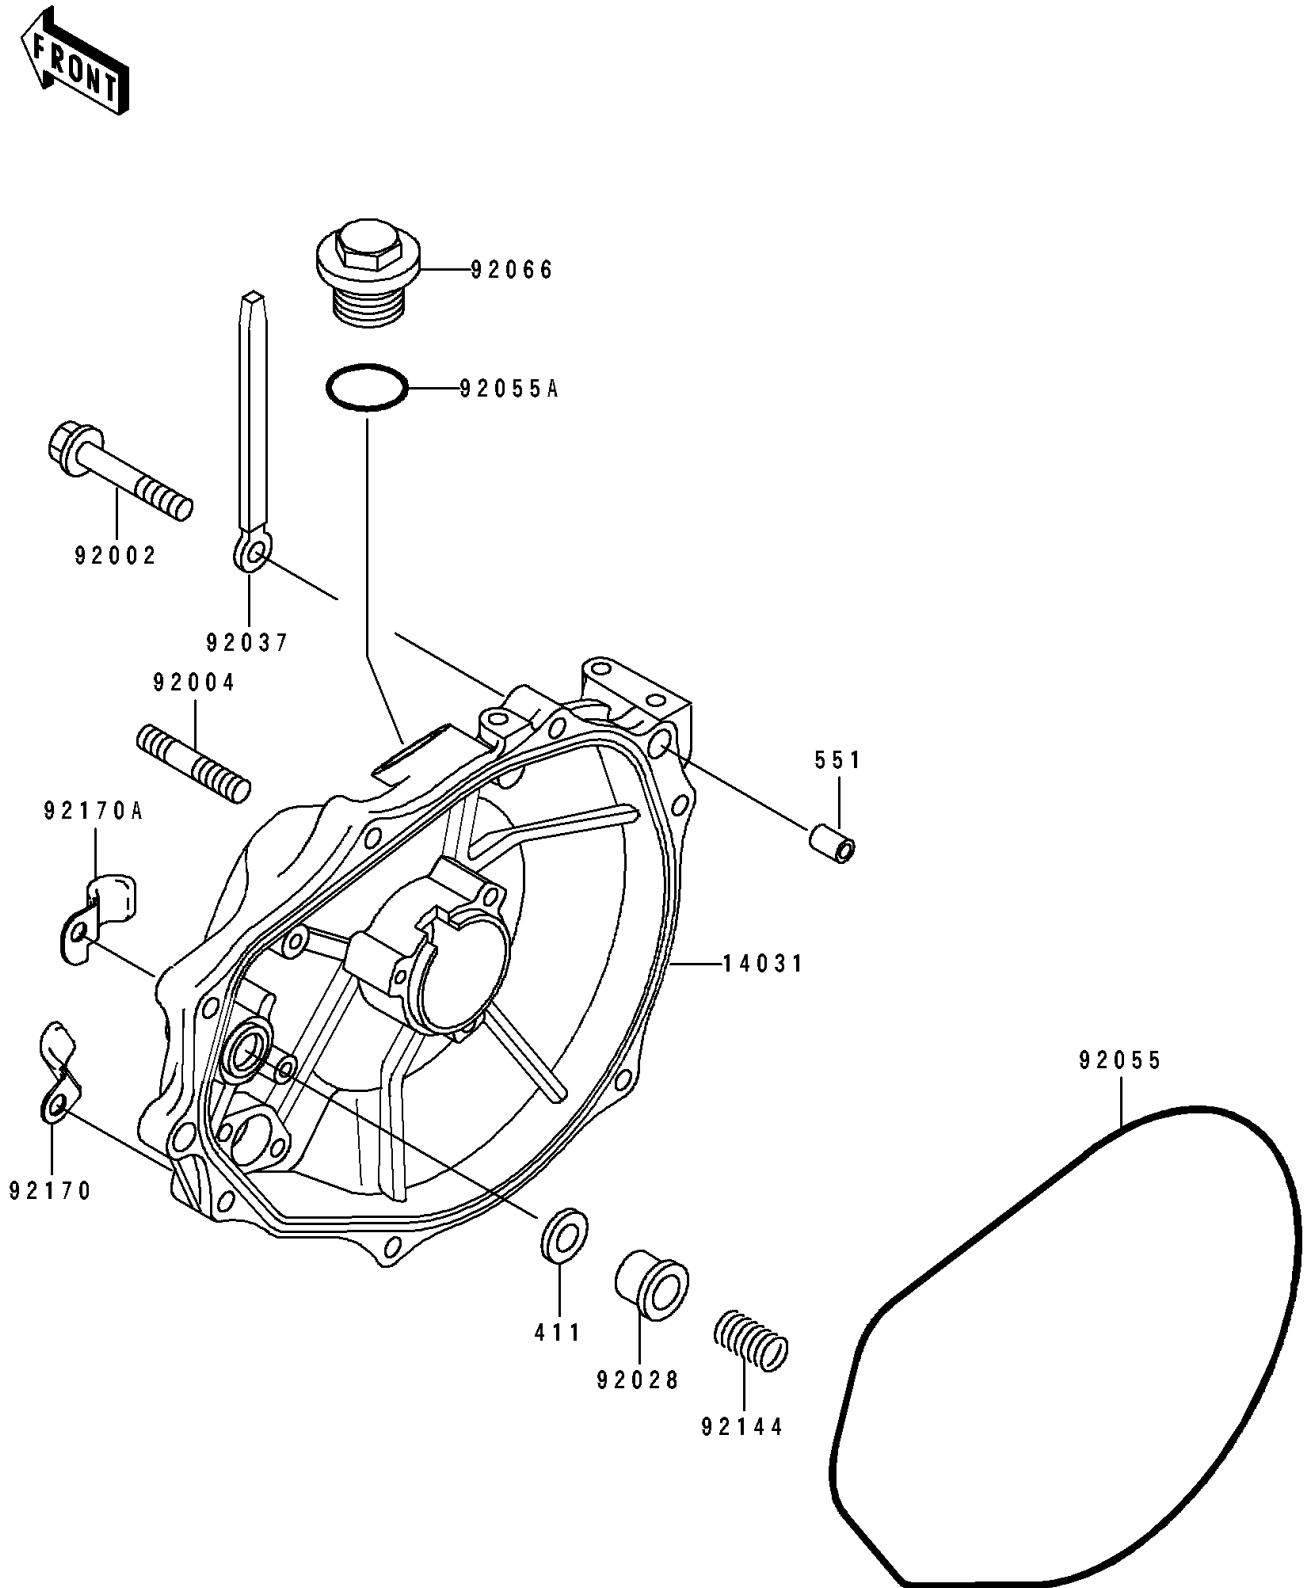

1992 750 SX

PARTS DIAGRAM

Engine Cover(s)

E1431

1992 750 SX

PARTS LIST

Engine Cover(s)

Kawasaki

Let the Good Times Roll®

ITEM NAME

PART NUMBER

QUANTITY
