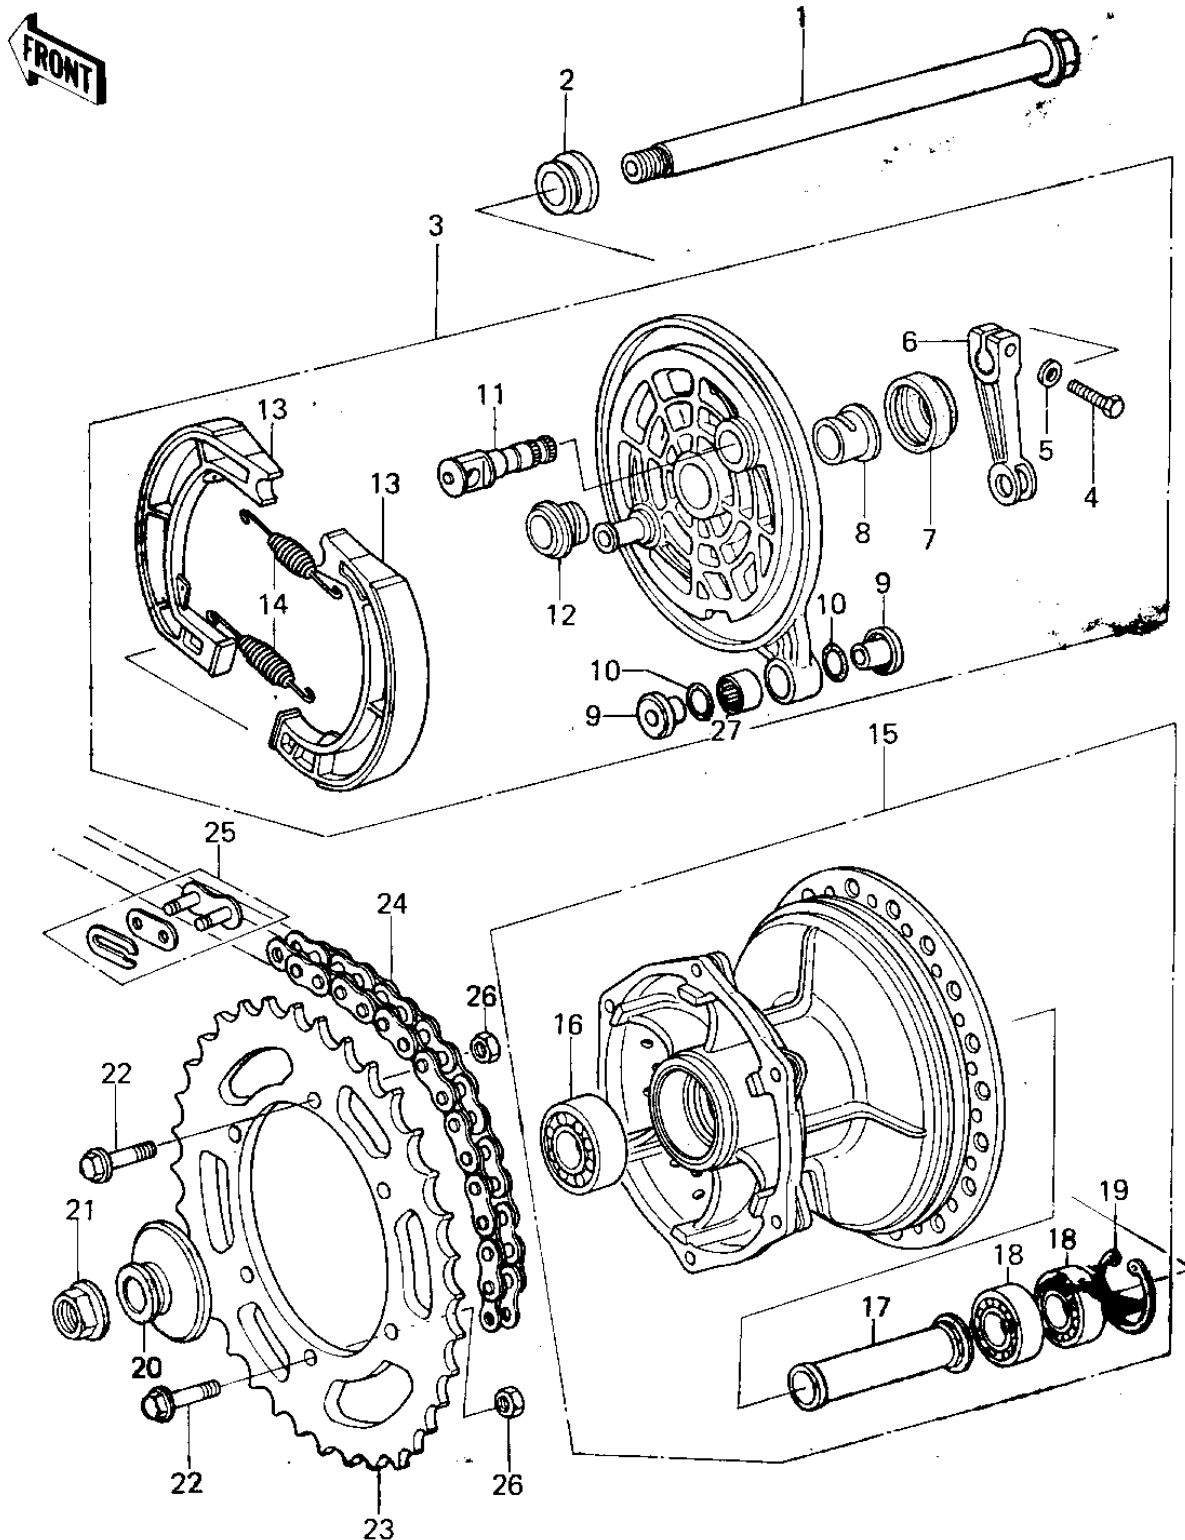

1978 KX250-A4

PARTS DIAGRAM

REAR HUB/BRAKE/CHAIN (78-79)

1978 KX250-A4

PARTS LIST

REAR HUB/BRAKE/CHAIN (78-79)

ITEM NAME

PART NUMBER

QUANTITY
