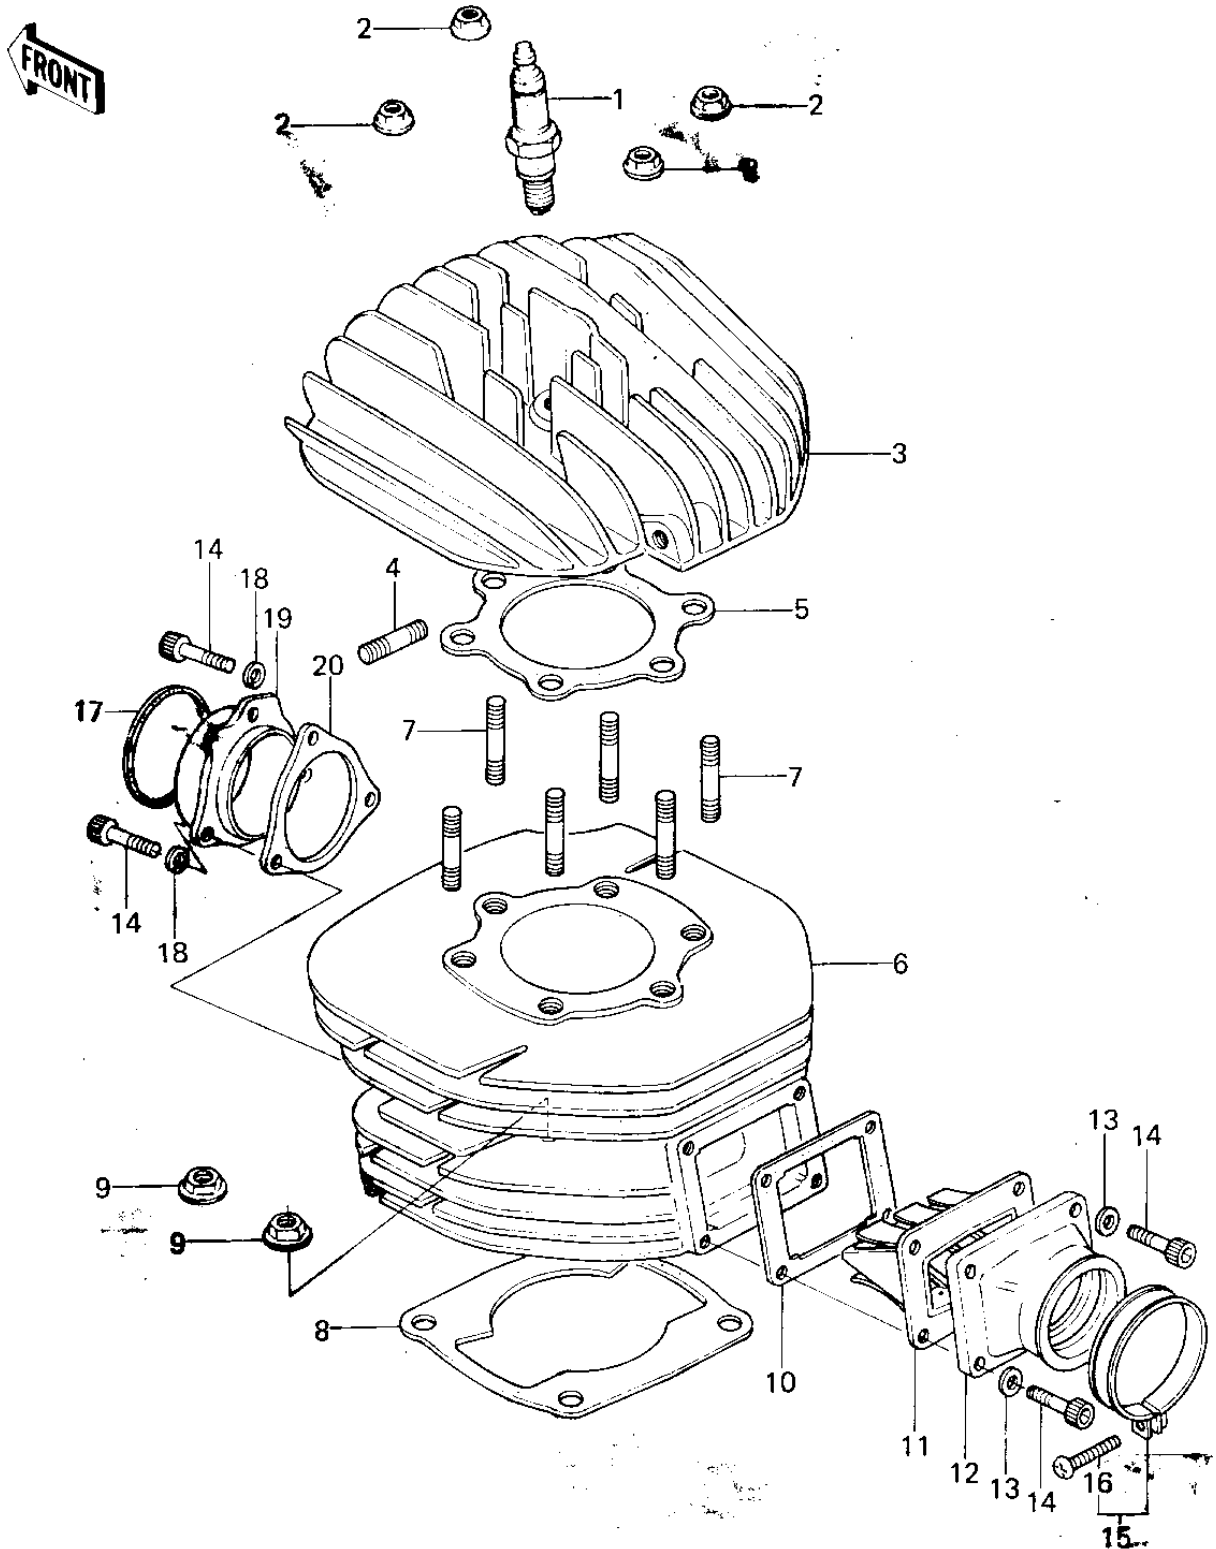

1978 KX250-A4

PARTS DIAGRAM

CYLINDER HEAD/CYLINDER/REED VALVE (78-79)

1978 KX250-A4

PARTS LIST

CYLINDER HEAD/CYLINDER/REED VALVE (78-79)

ITEM NAME	PART NUMBER	QUANTITY
-----------	-------------	----------
