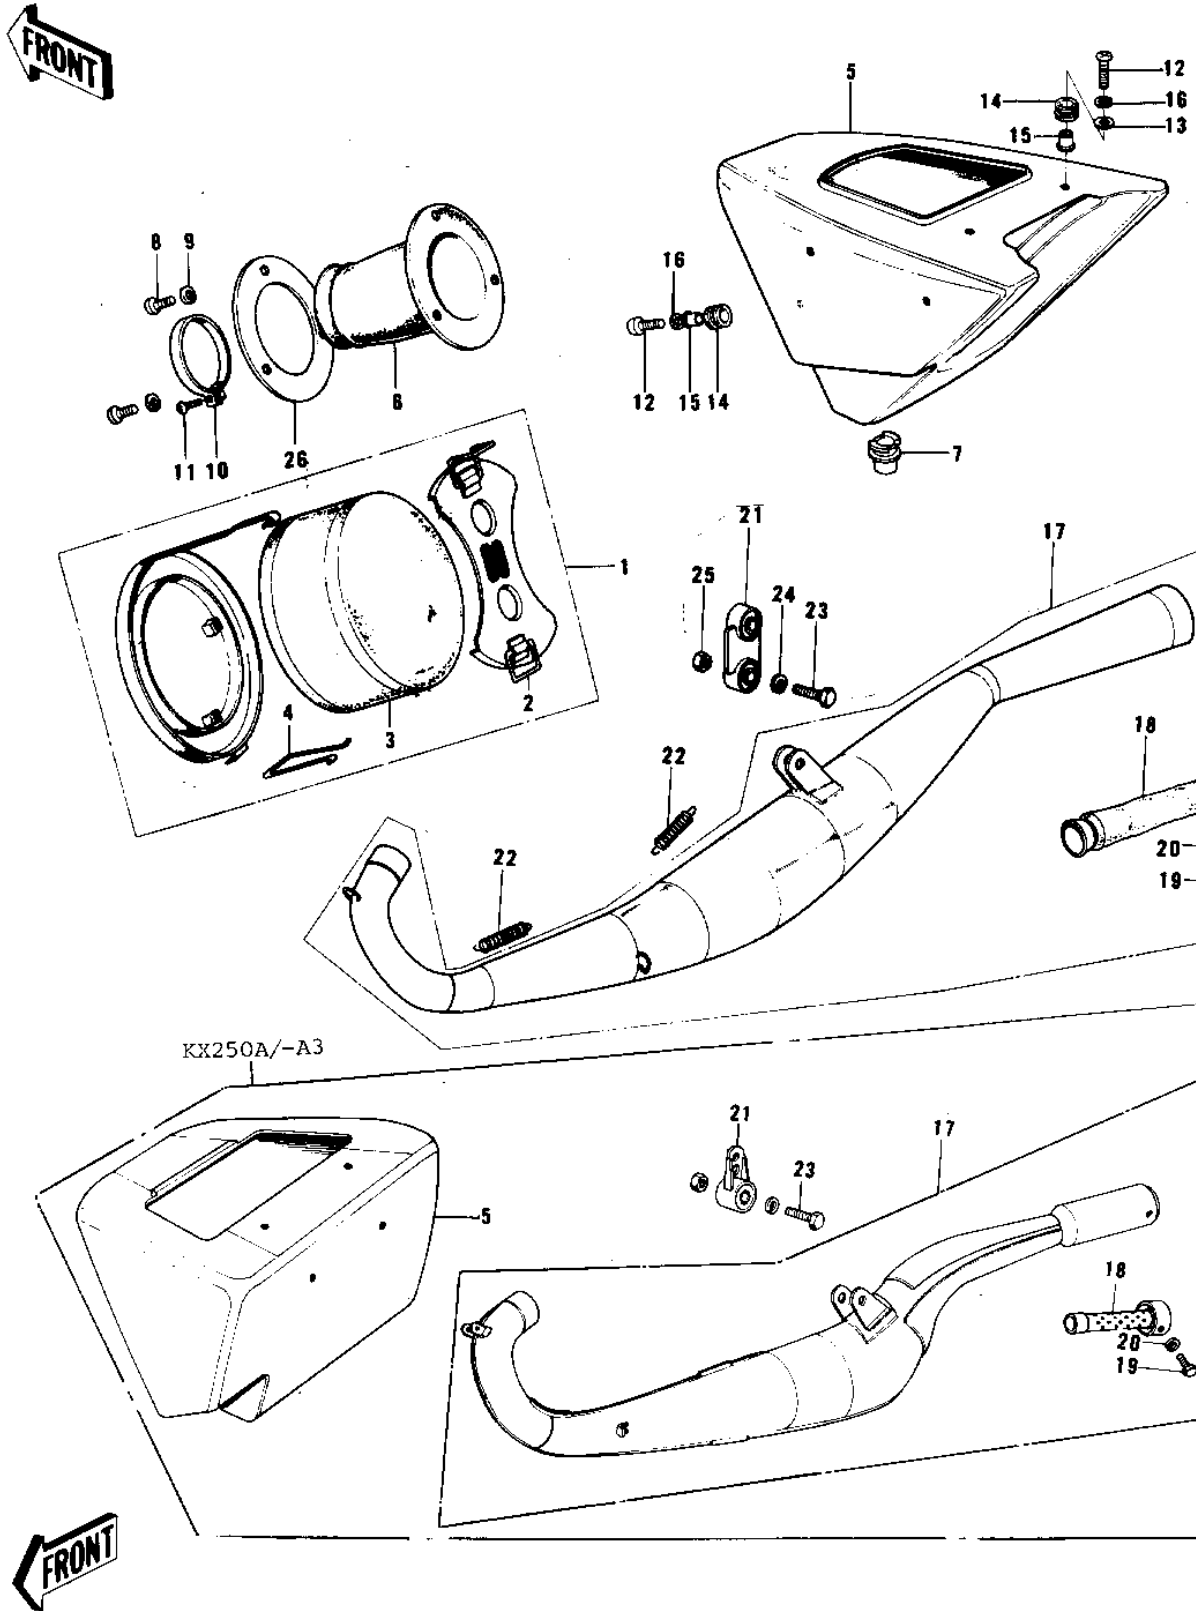

1976 KX250-A3

PARTS DIAGRAM

AIR CLEANER/MUFFLER (74-76)

1976 KX250-A3

PARTS LIST

AIR CLEANER/MUFFLER (74-76)

ITEM NAME

PART NUMBER

QUANTITY
