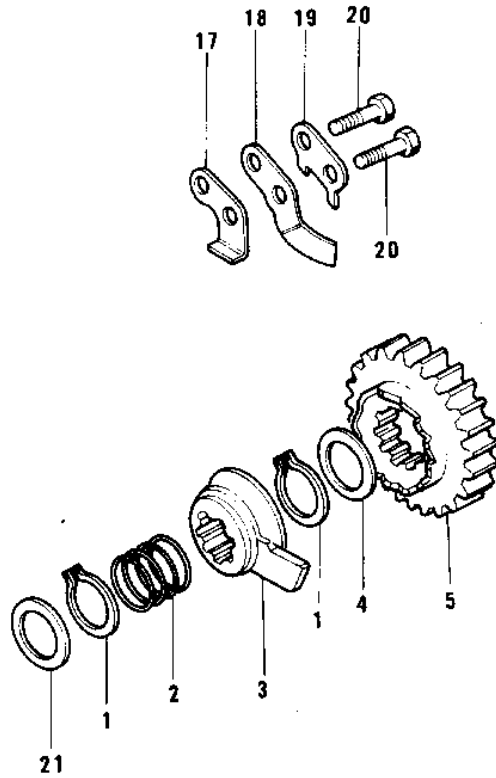

1976 KX250-A3

PARTS DIAGRAM

KICKSTARTER MECHANISM (74-76)

L=47.5 m/m P/N 92043-075

L=51.5 m/m P/N 92043-081

P/N 13061-019

P/N 13061-020

1976 KX250-A3

PARTS LIST

KICKSTARTER MECHANISM (74-76)

ITEM NAME

PART NUMBER

QUANTITY
