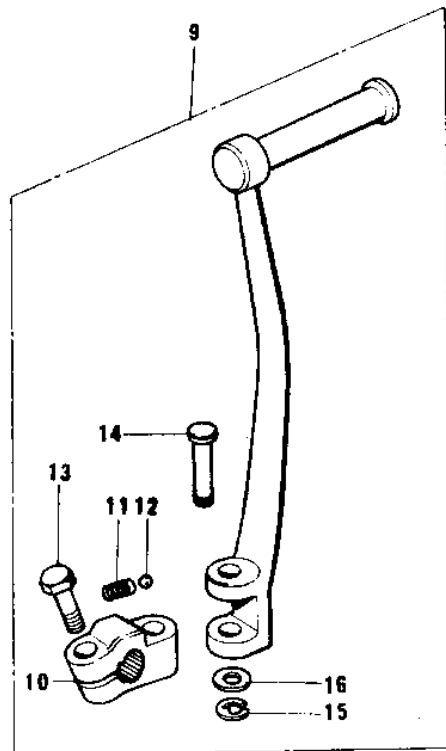

1976 KX250-A3

PARTS DIAGRAM

KICKSTARTER MECHANISM (74-76)

L=47.5 m/m P/N 92043-075

L=51.5 m/m P/N 92043-081

P/N 13061-019

P/N 13061-020

1976 KX250-A3

PARTS LIST

KICKSTARTER MECHANISM (74-76)

ITEM NAME

PART NUMBER

QUANTITY
